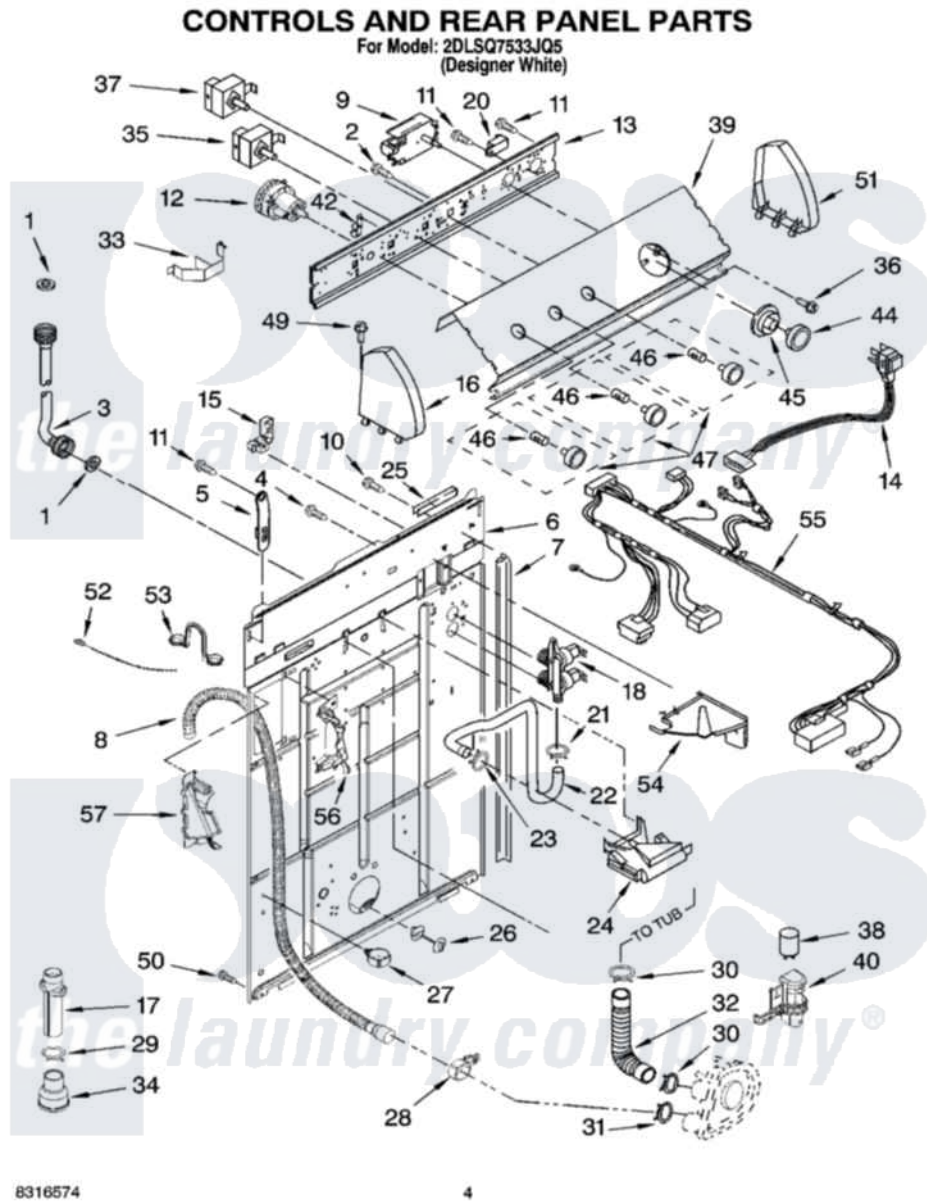

Whirlpool 2DLSQ7533JQ5 02 - CONTROLS AND REAR PANEL PARTS

Whirlpool [Residential Whirlpool 2DLSQ7533JQ5 Washer Parts](#) Parts Diagram 02 - CONTROLS AND REAR PANEL PARTS

[Click on the part number to view part](#)

Item	Original Part Number	Replaced By	Status	Part Description
1	3976300	16123		Washer Inlet-Hose Miscellaneous Parts Must be Ordered Separately.
2	3179795			Screw, Ground
3	8571377	89503		Hose-Inlet
"	8571378	89503		Hose-Inlet
4	9740848			Screw, Mixing Valve Mounting
5	8568314			Strap, Console
6	8318015			Panel, Rear
7	62747			Pad, Rear Panel
8	8559374	W10096921		Drain Hose Assembly
9	3954729			Timer, Control
10	3351614			Screw, Gearcase Cover Mounting
11	90767			Screw, 8A X 3/8 HeX Washer Head Tapping
12	3366848	W10339229		Switch-WL

13	3948608		Bracket, Control
14	661661	285800	Cord-Power
15	8559349	285777	Relief-Str
16	8271365	279962	Endcap
17	3363920	3363920A	Adapter
18	3952164	285805	Valve-Inlet
20	694419		Mini-Buzzer
21	301958	596669	Clamp, Manifold
22	8541607	3357328	Hose, Vacuum Break
23	370450	596669	Clamp, Manifold
24	387606	3360977	Break-Vac
25	303294	3367669	Protector, Edge
26	8519200		Support, Rear Panel
27	8541667		Clamp, Hose
28	8541668		Clamp, Hose
29	285655		Clamp, Hose
30	3363366	616099	Clamp
31	8317496	285655	Clamp, Hose
32	3951449	285871	Hose
33	8055003		Clip, Harness And Pressure Switch
34	8577375		Coupling, Drain Hose
35	661612	W10168256	Switch, Water Temperature
36	3400818		Screw, Timer Mounting
37	3949180	W10168257	Switch, Rotary
38	8572717		Capacitor, Motor Start
39	3954181		Panel, Console
40	8318046		Clip, Capacitor
42	8317975		Restraint, Harness
44	3957824		Knob, Timer
45	3957849		Dial, Timer
46	8536939		Clip, Knob
47	3957799		Knob, Control
49	388326		Screw, 8-18 X 1.25
50	62863	3390631	Screw, 10-16 X 3/8
51	8271359	279962	Endcap
52	3347868	W10339879	Tie, Cable
53	8541672	8577378	U-Bend, Drain Hose
54	8539874		Shield, Suds
55	3956702		Harness, Wiring
56	8541669		Bucket, Drain Hose
57	8541658		Bucket, Drain Hose