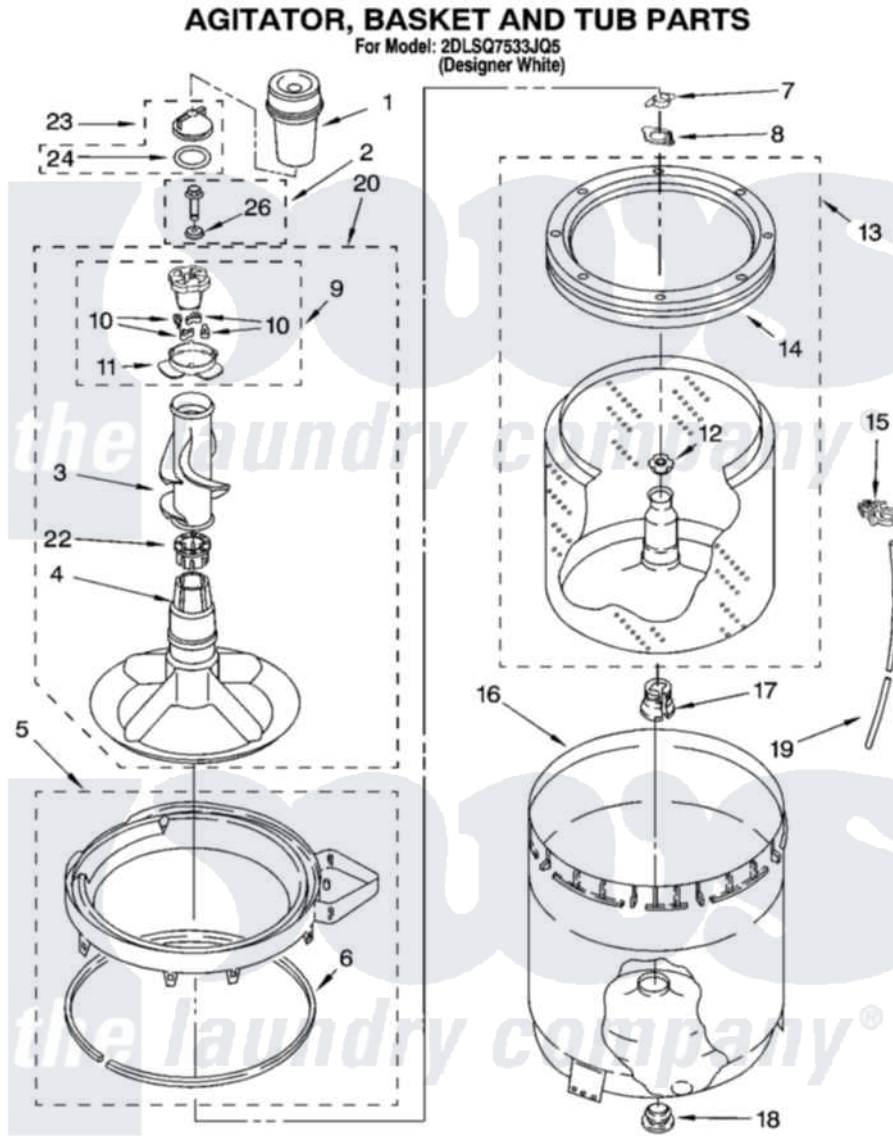

Whirlpool 2DLSQ7533JQ5 03 - AGITATOR, BASKET AND TUB PARTS

8316574

6

Whirlpool [Residential Whirlpool 2DLSQ7533JQ5 Washer Parts](#) Parts Diagram 03 - AGITATOR, BASKET AND TUB PARTS

[Click on the part number to view part](#)

Item	Original Part Number	Replaced By	Status	Part Description
1	63580			Dispenser, Fabric Softener
2	358237			Screw And Washer
3	3363003			Mover, Clothes
4	3951632			Agitator
5	8528150	W10445870		Ring-Tub
6	3976308			Gasket, Tub Ring
7	3354845			Clip, Agitator
8	8543666			Washer, Agitator
9	3951682	285809		Cam-Agitator
10	3366877	80040		Dog-Agitator
11	3952374			Bearing, Driven Cam
12	21366			Nut, Spanner
13	8526017	W10389329		Clothes Container, Assembly
14	8519788	387240		Ring, Balance
15	2219077			Clip, Pressure Switch Hose
16	63849			Strain Relief, Power Cord

17	389140		Tub Block, Basket Drive
18	383727		Gasket, Centerpodt
19	3347780	353244	Hose, Pressure Switch
20	3951744		Agitator Assembly
22	3951608		Spacer, Thrust
23	3354733	W10074580	Cap, Barrier
24	3348855	W10072840	Fabric Softener
26	3949550		Washer