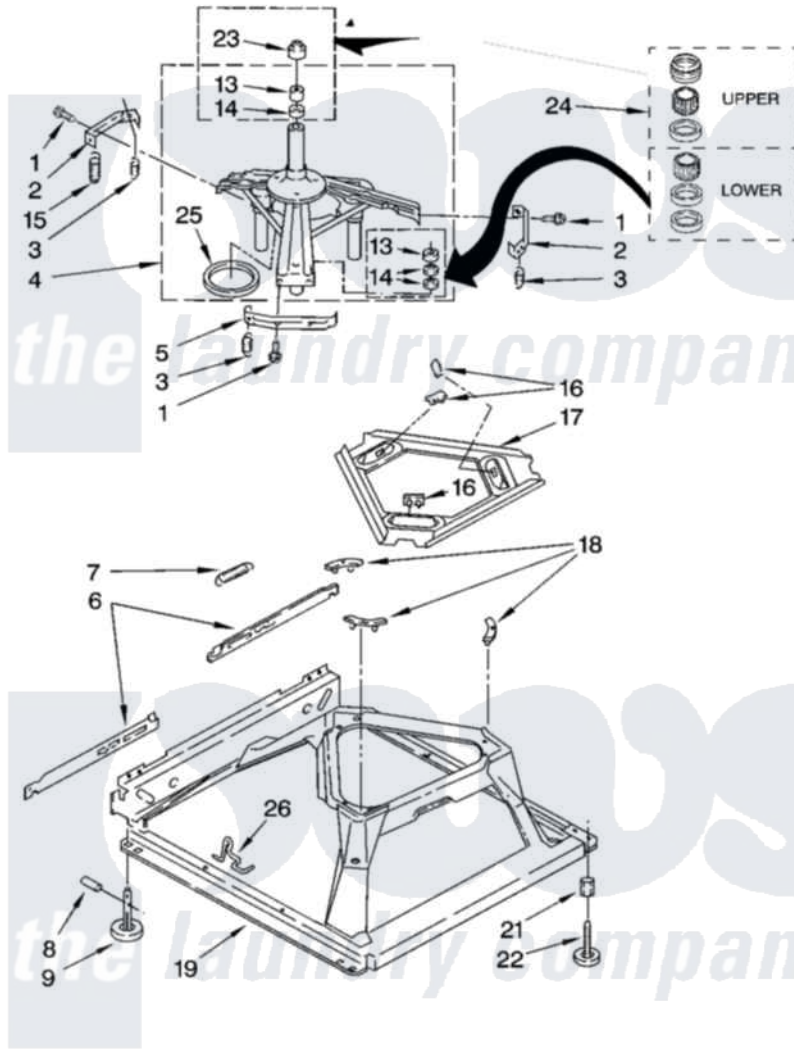

Whirlpool 2DLSQ7533JQ5 04 - MACHINE BASE PARTS

MACHINE BASE PARTS

For Model: 2DLSQ7533JQ5
(Designer White)

8316574

8

Whirlpool [Residential Whirlpool 2DLSQ7533JQ5 Washer Parts](#) Parts Diagram 04 - MACHINE BASE PARTS
Click on the part number to view part

Item	Original Part Number	Replaced By	Status	Part Description
1	3400076			Screw, Bracket Mounting
2	64067			Bracket, Spring Outer
3	63907			Spring, Suspension
4	8575214	280184		Support
5	64065			Bracket, Spring Outer
6	63466			Link, Leveling Mechanism
7	62597	8316845		Spring
8	62837			Pin, Knurled
9	62596	285244		Feet-Leveling
13	8546455			Bearing, Centerpost
14	357409	359449		Seal, Agitator Shaft
15	388492	W10250667		Spring, Counterweight
16	62568	285219		Pad
17	3946509			Plate, Suspension
18	3363660	285744		Pad
19	3946512	285771		Base

21	3359452		Nut, Lock
22	389102	W10001130	Foot, Leveling
23	8577376		Seal, Centerpost
24	285203		Centerpost Bearing Kit
25	63134		Ring, Sound Deadening
26	63806	W10145155	Retainer, Suspension Spring