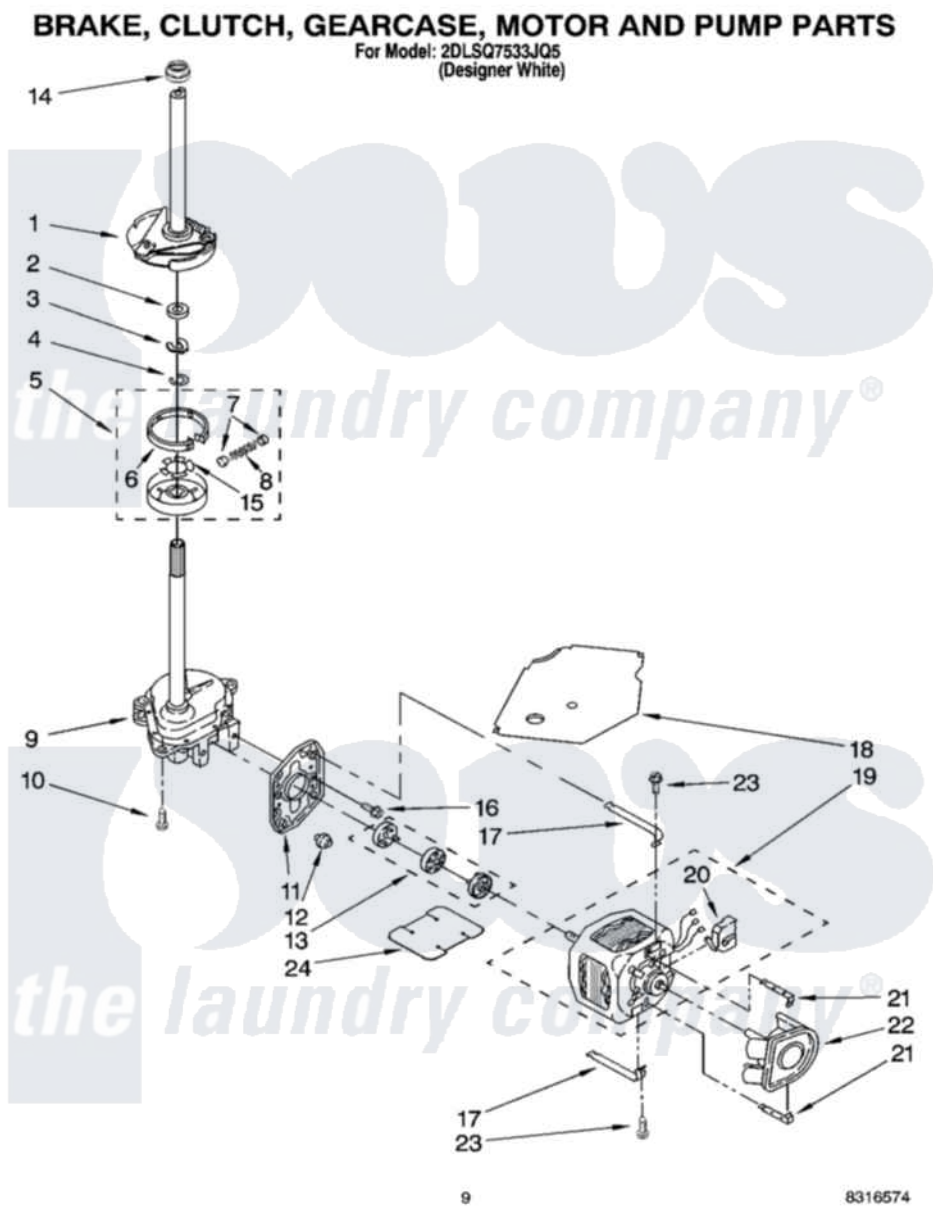

Whirlpool 2DLSQ7533JQ5 05 - BRAKE, CLUTCH, GEARCASE, MOTOR AND PUMP PARTS

Whirlpool [Residential Whirlpool 2DLSQ7533JQ5 Washer Parts](#) Parts Diagram 05 - BRAKE, CLUTCH, GEARCASE, MOTOR AND PUMP PARTS
Click on the part number to view part

Item	Original Part Number	Replaced By	Status	Part Description
1	388952	285792		Basketdrive
2	63292			Washer, Spin Tube Thrust
3	62697	W10080230		Ring, Spin Tube Support
4	63283	285353		Ring
5	3951311	285785		Clutch
6	3951308	285790		Lining
7	62646			Cap, Clutch Spring
8	3946792			Spring And Damper Assembly
9	3363361	3363395		Gearcase
10	3357334	3400516		Screw Anti-Rattle
11	62611			Plate, Motor Mount To Gearcase
12	62691			Grommet, Motor
13	285753	285753A		Coupling
14	8577374			Seal, Centerpost

15	3355454		Clip, Main Drive
16	3400516		Screw Anti-Rattle
17	3349637	W10086010	Retainer, Motor
18	3362089		Shield, Tub To Motor
19	3946896		Motor, Main Drive
20	8529896		Switch, Main Drive Motor
21	8546127		Retainer, Pump
22	3363394		Pump
23	3387485	273556	Screw, 10-16 X 5/8
24	3946532		Shield, Motor