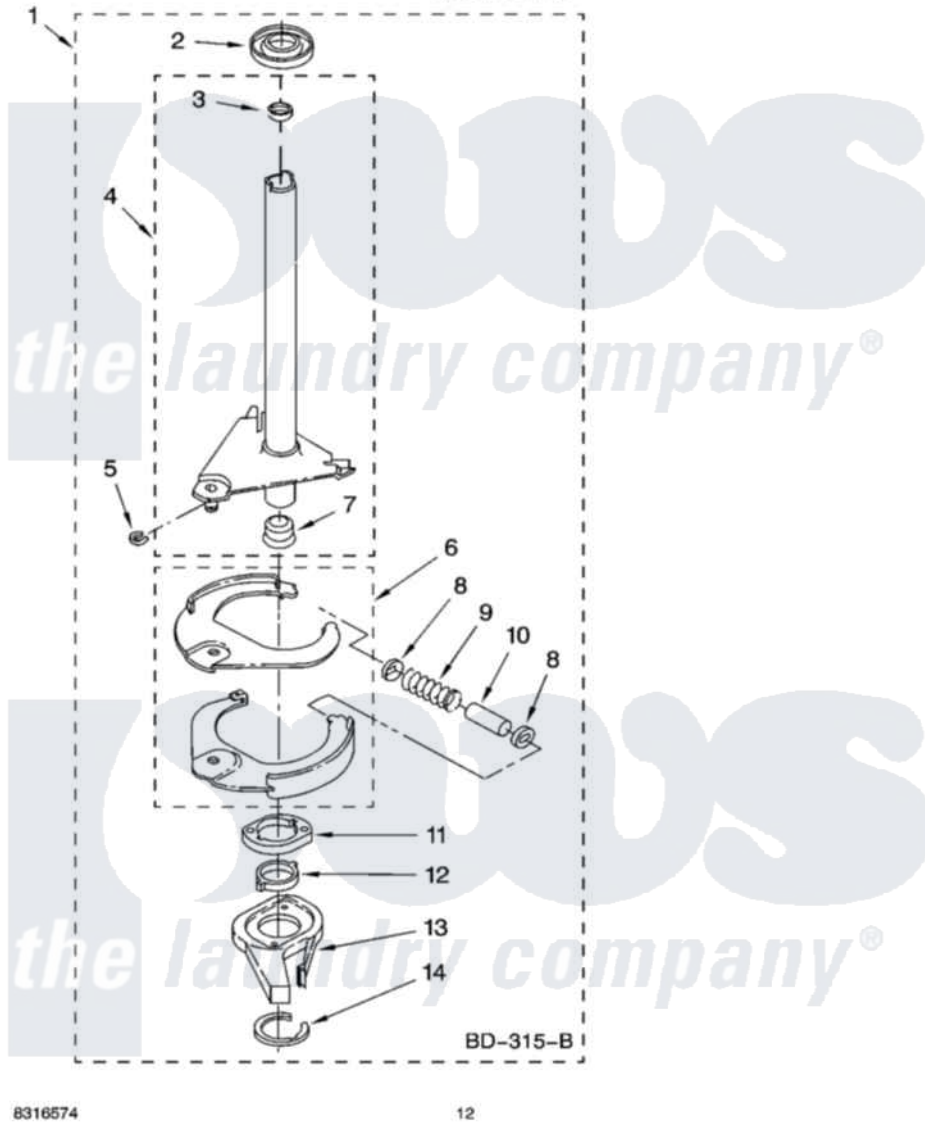

Whirlpool 2DLSQ7533JQ5 07 - BRAKE AND DRIVE TUBE PARTS

BRAKE AND DRIVE TUBE PARTS

For Model: 2DLSQ7533JQ5
(Designer White)

8316574

12

Whirlpool Residential Whirlpool 2DLSQ7533JQ5 Washer Parts Parts Diagram 07 - BRAKE AND DRIVE TUBE PARTS
Click on the part number to view part

Item	Original Part Number	Replaced By	Status	Part Description
1	388952	285792		Basketdrive
2	62658			Ring, Thrust
3	356427			Seal, Spin Pinion
4	64027	64208		Tube-Spin
5	64035	W10083190		Ring, Retaining
6	64232	285438		Shoe-Brake
7	62703	8546462		"T" Bearing, Spin Tube
8	3353956	285658		Sleeve
9	387806		Not Available	Spring, Brake
10	3355360	285658		Sleeve
11	661516	8546461		Cam, Brake Release
12	63022			Sleeve, Cam
13	64194	285790		Lining
14	90368	W10083200		Ring, Retaining
"	N/A		Not Available	FOLLOWING PARTS NOT ILLUSTRATED
"	285208			Lubricant