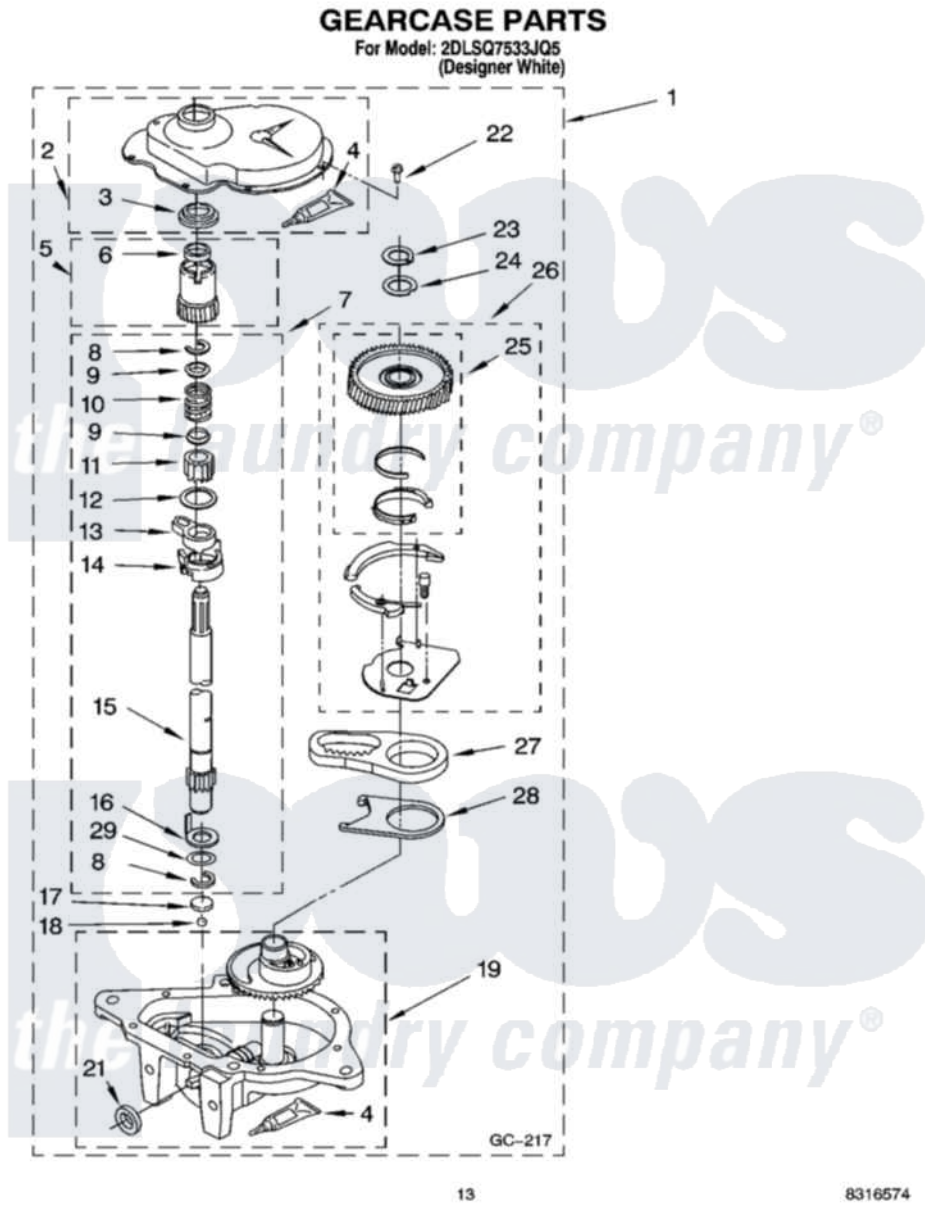

Whirlpool 2DLSQ7533JQ5 08 - GEARCASE PARTS

13

8316574

Whirlpool Residential Whirlpool 2DLSQ7533JQ5 Washer Parts Parts Diagram 08 - GEARCASE PARTS
Click on the part number to view part

Item	Original Part Number	Replaced By	Status	Part Description
1	3363361	3363395		Gearcase
2	285202			Cover, Gearcase
3	3349985			Seal, Gearcase Cover
4	285195			Sealer Sealer, Gasket
5	63320	285362		Gear and Pinion
6	356427			Seal, Spin Pinion
7	389387			Shaft, Agitator
8	90369		Not Available	Ring, Retaining (2)
9	62677			Retainer, Spring
10	62676			Spring, Agitator
11	63273	285509		Shaft, Agitator
12	62619			Washer, Agitator Gear
13	62580	285206		Cam-Agitator
14	62581	285206		Cam-Agitator
15	285509			Shaft, Agitator
16	62618			Washer, Cam Thrust

17	16018	285205	Bearing
18	85529	285205	Bearing
19	3366851	3363395	Gearcase
21	285352		Seal Kit, Thrust Plug
22	3351614		Screw, Gearcase Cover Mounting
23	3362552	285765	Ring-Retr
24	285735	285766	Washer Kit, Thrust
25	3348567	W102333584	Gear-Spin
26	285595		Neutral Assembly
27	3349296	8546456	Rack, Connecting
28	62621		Actuator, Shift
29	388815		Washer, Intermediate 1 3976263 Miscellaneous Parts Bag 2 3976300 Washer, Inlet Hose 3 3366913 Clamp, Hose