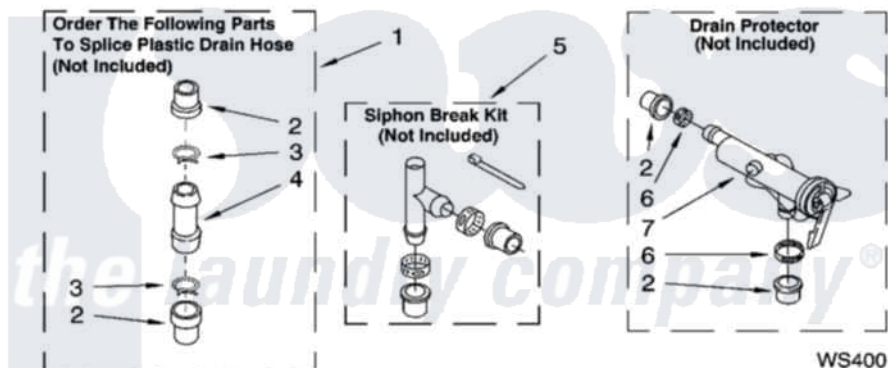

Whirlpool 2DLSQ7533JQ5 09 - WATER SYSTEM PARTS, OPTIONAL PARTS (NOT INCLUDED)

WATER SYSTEM PARTS

For Model: 2DLSQ7533JQ5
(Designer White)

8316574

14

Whirlpool [Residential Whirlpool 2DLSQ7533JQ5 Washer Parts](#) Parts Diagram 09 - WATER SYSTEM PARTS, OPTIONAL PARTS (NOT INCLUDED)
Click on the part number to view part

| Item | Original Part Number | Replaced By | Status | Part Description |
|------|------------------------|------------------------|---------------|----------------------------|
| 1 | 285442 | | | Water System Parts |
| 2 | 285321 | | | Water System Parts |
| 3 | 370447 | 285655 | | Clamp, Hose |
| 4 | 16272 | | | Connector, Straight |
| 5 | 285320 | | | Water System Parts |
| 6 | 65349 | 285655 | | Clamp, Hose |
| 7 | 367031 | | | Water System Parts |
| | 72017 | | | Paint, Touch-Up |
| " | 350938 | | | Paint, Pressurized Spray B |
| " | 350930 | | | Paint, Pressurized Spray B |
| " | 799344 | | | Paint, Touch-Up) |
| " | N/A | | Not Available | OIL |
| " | 350572 | | | Oil |
| " | N/A | | Not Available | LUBRICANT |
| " | 285208 | | | Lubricant |