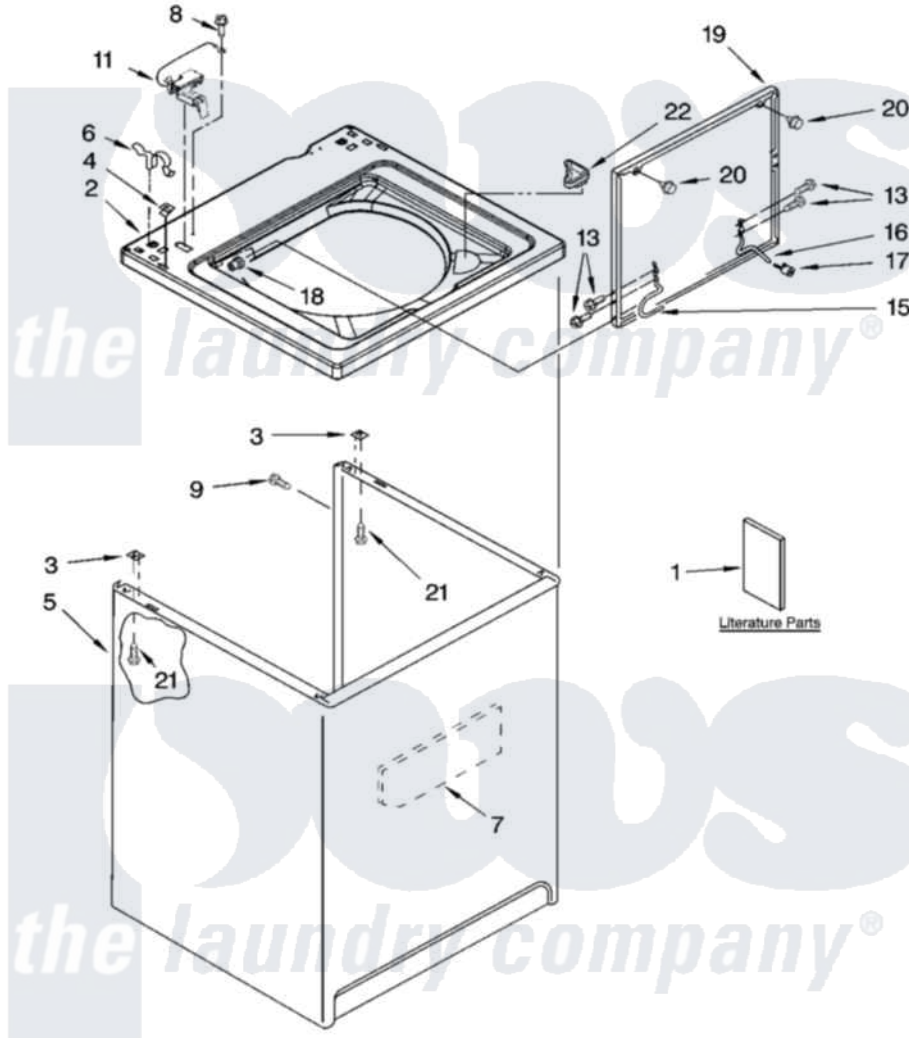

Whirlpool 2DLSQ8000JQ5 01 - TOP AND CABINET PARTS

TOP AND CABINET PARTS

For Model: 2DLSQ8000JQ5
(Designer White)

8316573

2

Whirlpool [Residential Whirlpool 2DLSQ8000JQ5 Washer Parts](#) Parts Diagram 01 - TOP AND CABINET PARTS
Click on the part number to view part

Item	Original Part Number	Replaced By	Status	Part Description
1	8316567		Not Available	Installation Instructions
"	8539783		Not Available	Use & Care Guide
"	8543287		Not Available	Wiring Diagram
"	8316573		Not Available	Repair Parts List
2	8318064			Top
3	62750			Spacer, Cabinet To Top (4)
4	357213			Nut, Push-In
5	63424			Cabinet
6	62780			Clip, Top And Cabinet And Rear Panel
7	3976348			Absorber, Sound
8	3351614			Screw, Gearcase Cover Mounting
9	3357011	308685		Side Trim)
11	8318084			Switch, Lid
13	3351355	W10119828		Screw, Lid Hinge Mounting
15	8318088			Hinge, Lid

16	54583		Hinge, Lid
17	19119		Bumper, Lid Hinge
18	21258		Bearing, Lid Hinge
19	8542387	W1019385Z	Lid
20	9724509		Bumper, Lid
21	3390631		Screw, 10-16 X 3/8
22	3362952		Dispenser, Bleach