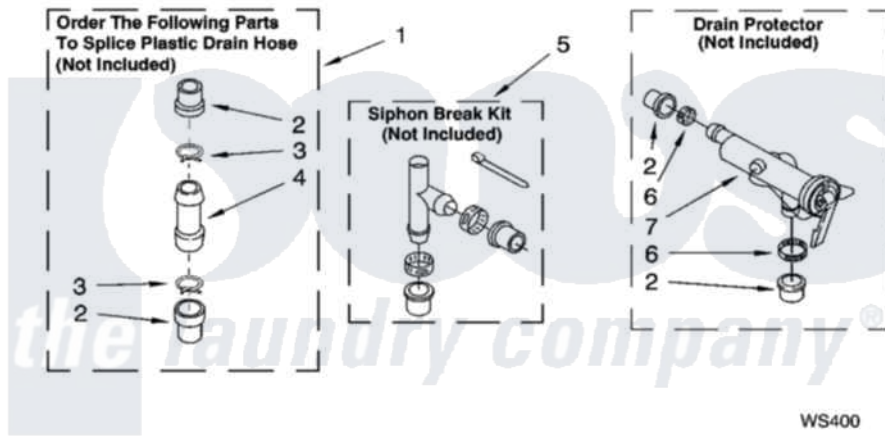

WATER SYSTEM PARTS

For Model: 2DLXR7244MQ0
(Designer White)

8539733

12

Whirlpool [Residential Whirlpool 2DLXR7244MQ0 Washer Parts](#) Parts Diagram 07 - WATER SYSTEM PARTS
Click on the part number to view part

Item	Original Part Number	Replaced By	Status	Part Description
1	285442			Water System Parts
2	285321			Water System Parts
3	370447	285655		Clamp, Hose
4	16272			Connector, Straight
5	285320			Water System Parts
6	65349	285655		Clamp, Hose
7	367031			Water System Parts