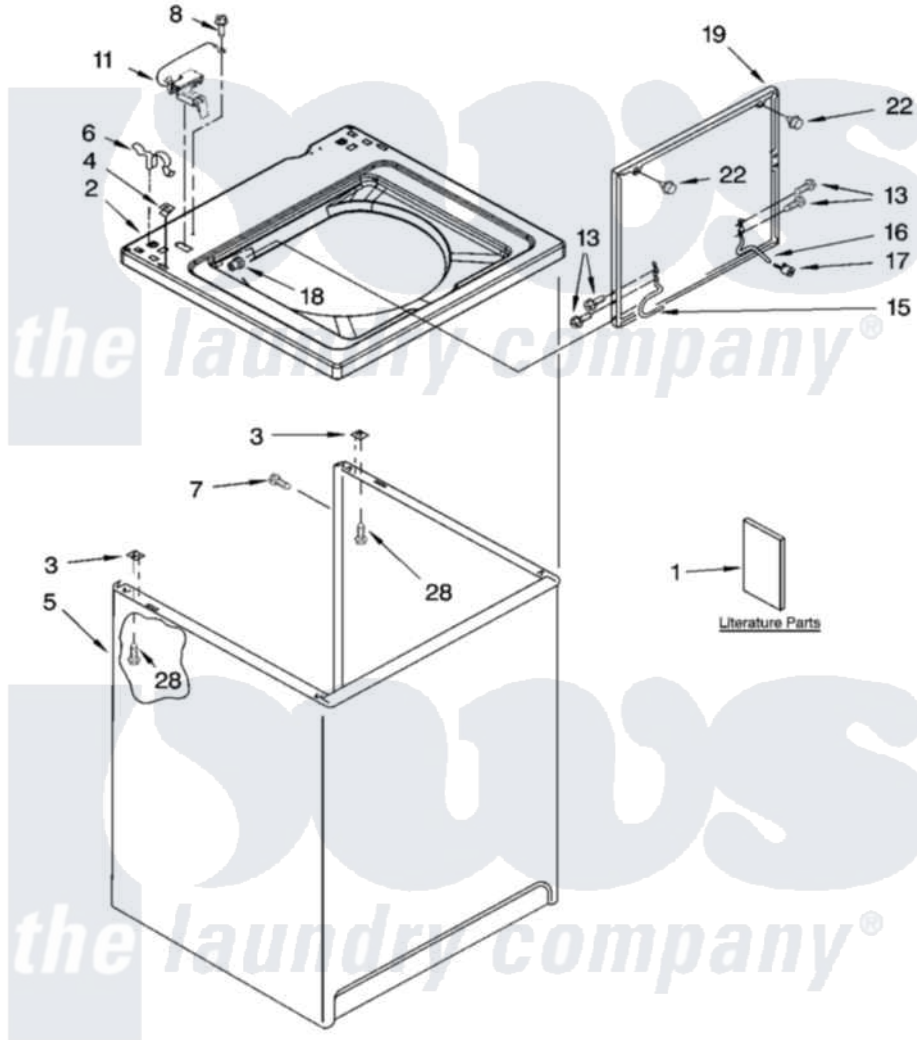

Whirlpool 2DLXR7244MQ2 01 - TOP AND CABINET PARTS

TOP AND CABINET PARTS

For Model: 2DLXR7244MQ2
(Designer White)

8545830

2

Whirlpool [Residential Whirlpool 2DLXR7244MQ2 Washer Parts](#) Parts Diagram 01 - TOP AND CABINET PARTS
Click on the part number to view part

Item	Original Part Number	Replaced By	Status	Part Description
1	8318342		Not Available	Installation Instructions
"	8539781		Not Available	Use & Care Guide
"	8542738		Not Available	Wiring Diagram
"	8545830		Not Available	Repair Parts List
2	8318068			Top
3	62750			Spacer, Cabinet To Top (4)
4	357213			Nut, Push-In
5	63424			Cabinet
6	62780			Clip, Top And Cabinet And Rear Panel
7	3357011	308685		Side Trim)
8	3351614			Screw, Gearcase Cover Mounting
11	8318084			Switch, Lid
13	3351355	W10119828		Screw, Lid Hinge Mounting
15	8318088			Hinge, Lid
16	54583			Hinge, Lid

17	19119		Bumper, Lid Hinge
18	21258		Bearing, Lid Hinge
19	8542383	W10193857	Lid
22	9724509		Bumper, Lid
28	3390631		Screw, 10-16 X 3/8