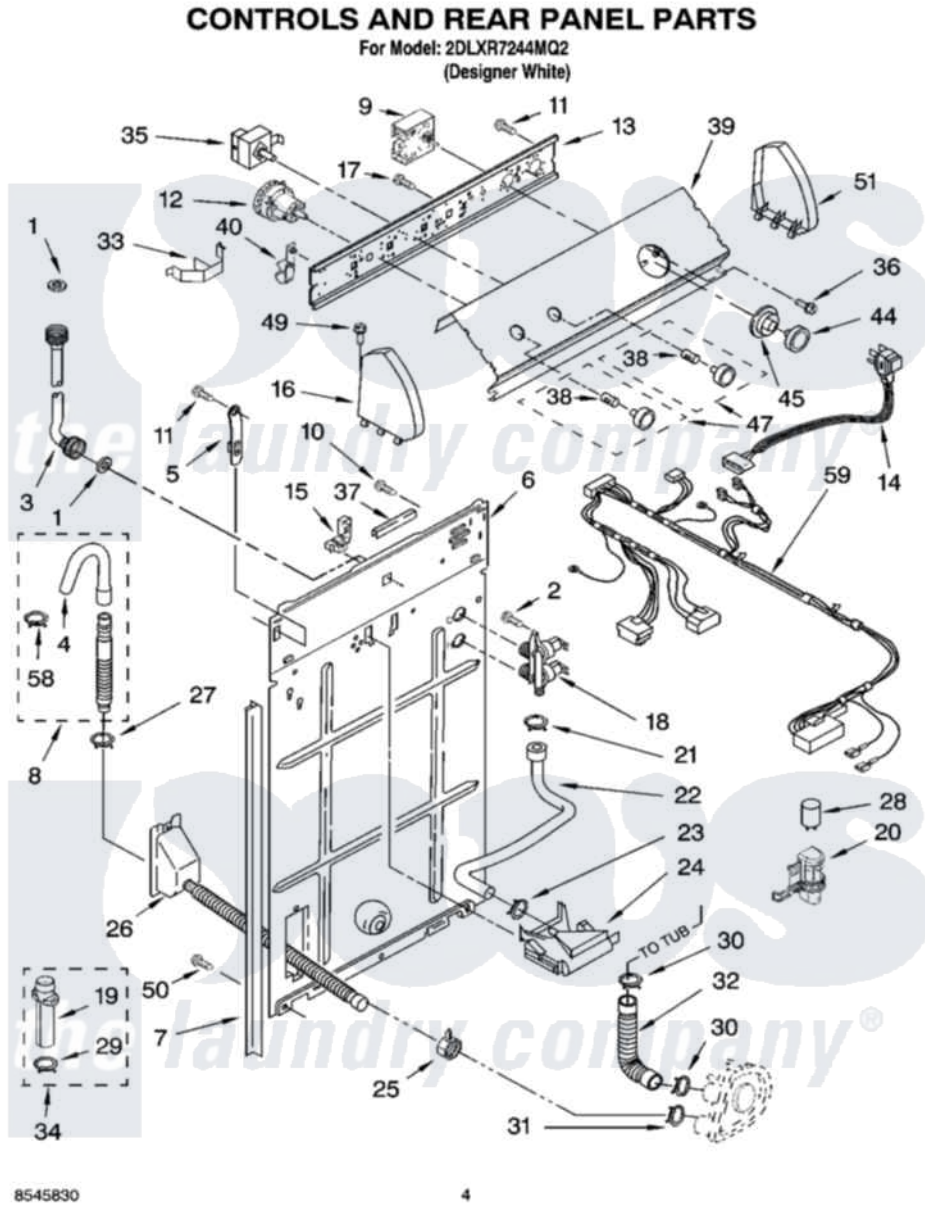

Whirlpool 2DLXR7244MQ2 02 - CONTROL AND REAR PANEL PARTS

Whirlpool Residential Whirlpool 2DLXR7244MQ2 Washer Parts Parts Diagram 02 - CONTROL AND REAR PANEL PARTS

Click on the part number to view part

Item	Original Part Number	Replaced By	Status	Part Description
1	3976300	16123		Washer Inlet-Hose Miscellaneous Parts Must be Ordered Separately.
2	9740848			Screw, Mixing Valve Mounting
3	8571377	89503		Hose-Inlet
"	8571378	89503		Hose-Inlet
4	3357027			Nozzle, Hose Drain
5	8568314			Strap, Console
6	3357978			Panel, Rear
7	62747			Pad, Rear Panel
8	3951609	285664		Hose
"	661577	285666		Hose
"	3357090	285702		Hose
9	3956203			Timer, Control
10	3351614			Screw, Gearcase Cover Mounting
11	00767			Screw, 8A X 3/8 HeX Washer

11	30707		Head Tapping
12	3366847	W10337780	Switch-WL
13	3948608		Bracket, Control
14	661661	285800	Cord-Power
15	3952821	285777	Relief-Str
16	8271365	279962	Endcap
17	3179795		Screw, Ground
18	3952164	285805	Valve-Inlet
19	3363920	3363920A	Adapter
20	8318046		Clip, Capacitor
21	301958	596669	Clamp, Manifold
22	8541607	3357328	Hose, Vacuum Break
23	370450	596669	Clamp, Manifold
24	3347034		Break, Vacuum
25	3976395		Restraint, Hose
26	8317959	W10358151	Drain Hose Assembly
27	3366912	356138	Clamp, Hose
28	8572717		Capacitor, Motor Start
29	356138		Clamp, Hose
30	3363366	616099	Clamp
31	8317496	285655	Clamp, Hose
32	3951449	285871	Hose
33	8055003		Clip, Harness And Pressure Switch
34	285750	Not Available	(Kit-Adapter) (Includes. Item) (20. And 27.)
35	661614		Switch, Water Temperature
36	3400818		Screw, Timer Mounting
37	303294	3367669	Protector, Edge
38	8536939		Clip, Knob
39	3954207		Panel, Console
40	8317975		Restraint, Harness
44	3957824		Knob, Timer
45	3957849		Dial, Timer
47	3957799		Knob, Control
49	388326		Screw, 8-18 X 1.25
50	62863	3390631	Screw, 10-16 X 3/8
51	8271359	279962	Endcap
58	3366913	3357331	Clamp, Drain
59	3956701		Harness, Wiring
"	N/A	Not Available	FOLLOWING PARTS NOT ILLUSTRATED
"	8541756	285654	Parts-Misc