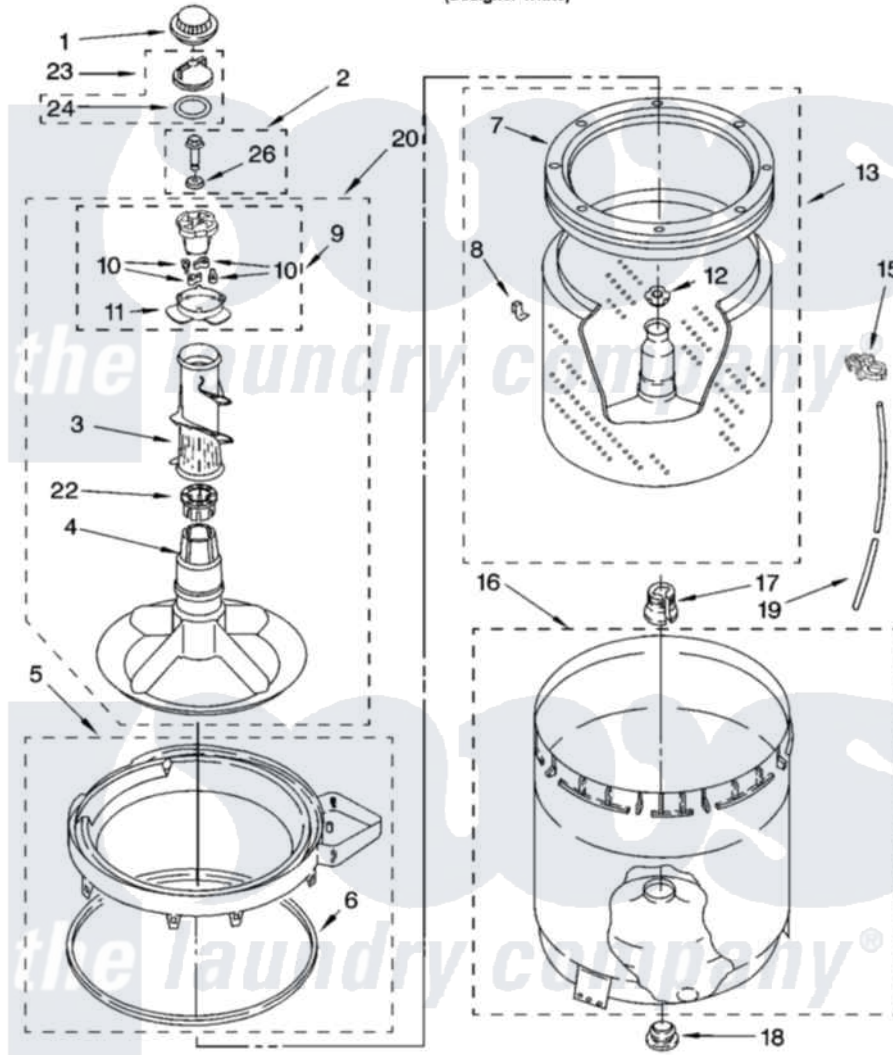

Whirlpool 2DLXR7244MQ2 03 - AGITATOR, BASKET AND TUB PARTS

AGITATOR, BASKET AND TUB PARTS

For Model: 2DLXR7244MQ2
(Designer White)

8545830

6

Whirlpool [Residential Whirlpool 2DLXR7244MQ2 Washer Parts](#) Parts Diagram 03 - AGITATOR, BASKET AND TUB PARTS

[Click on the part number to view part](#)

Item	Original Part Number	Replaced By	Status	Part Description
1	3355758			Cap, Agitator
2	358237			Screw And Washer
3	3349019			Auger, Agitator
4	3350830			Agitator
5	3360611			Tub Ring And Gasket Assembly
6	3359586			Gasket, Tub Ring
7	3956205			Balance Ring
8	8519815			Clip, Balance Ring
9	3363663	285811		Cam-Agitator
10	3366877	80040		Dog-Agitator
11	3363661			Bearing, Driven Cam
12	21366			Nut, Spanner
13	3956206	3956207		Basket And Balance Ring
15	2219077			Clip, Pressure Switch Hose
16	63125			Tub

17	389140		Tub Block, Basket Drive
18	383727		Gasket, Centerpodt
19	3347780	353244	Hose, Pressure Switch
20	3350829	285574	Large Ring
22	3350389	285587	Washer
23	3354733	W10074580	Cap, Barrier
24	3348855	W10072840	Fabric Softener
26	3949550		Washer