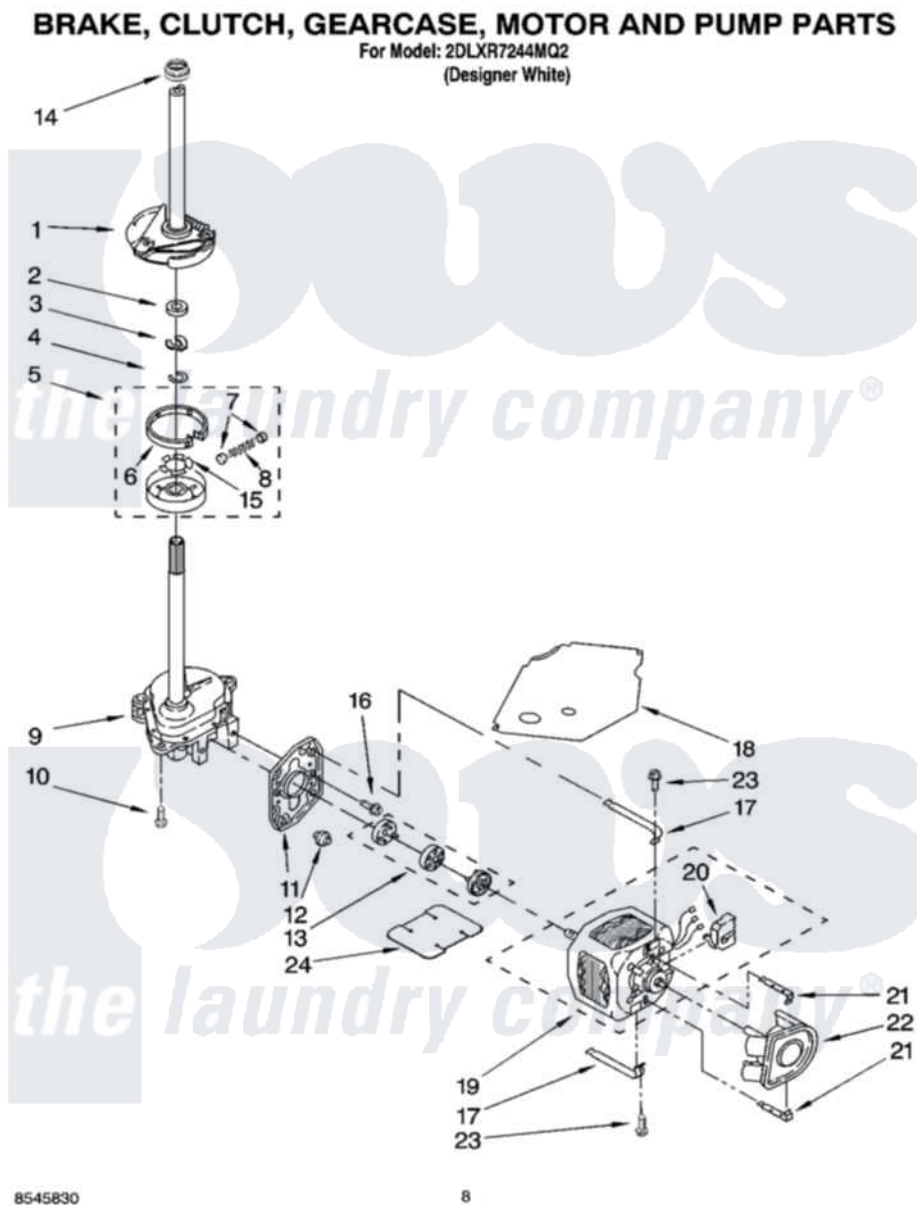

Whirlpool 2DLXR7244MQ2 04 - BRAKE, CLUTCH, GEARCASE, MOTOR AND PUMP PARTS

Whirlpool [Residential Whirlpool 2DLXR7244MQ2 Washer Parts](#) Parts Diagram 04 - BRAKE, CLUTCH, GEARCASE, MOTOR AND PUMP PARTS
Click on the part number to view part

Item	Original Part Number	Replaced By	Status	Part Description
1	388951	285792		Basketdrive
2	63292			Washer, Spin Tube Thrust
3	62697	W10080230		Ring, Spin Tube Support
4	63283	285353		Ring
5	3951311	285785		Clutch
6	3951308	285790		Lining
7	62646			Cap, Clutch Spring
8	3946792			Spring And Damper Assembly
9	3363361	3363395		Gearcase
10	3357334	3400516		Screw Anti-Rattle
11	62611			Plate, Motor Mount To Gearcase
12	62691			Grommet, Motor
13	285753	285753A		Coupling
14	8577374			Seal, Centerpost

15	3355454		Clip, Main Drive
16	3400516		Screw Anti-Rattle
17	3349637	W10086010	Retainer, Motor
18	3362089		Shield, Tub To Motor
19	3946896		Motor, Main Drive
20	8529896		Switch, Main Drive Motor
21	8546127		Retainer, Pump
22	3363394		Pump
23	3387485	273556	Screw, 10-16 X 5/8
24	3946532		Shield, Motor