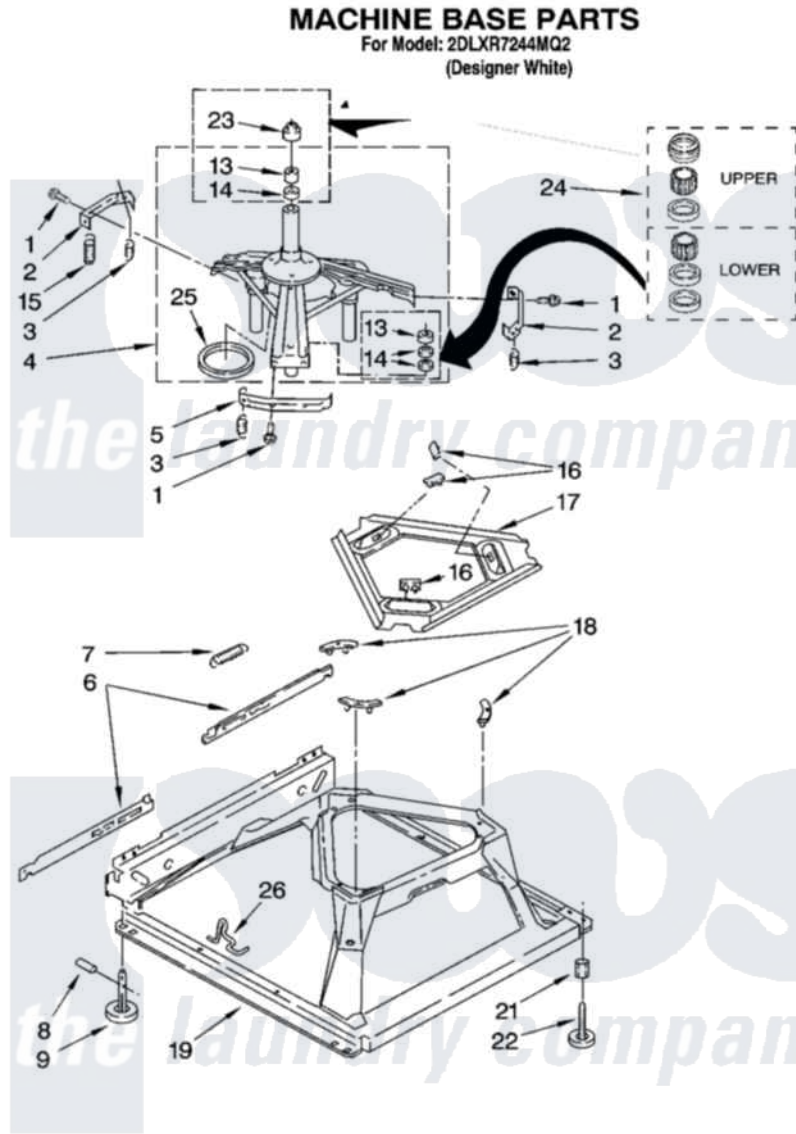

Whirlpool 2DLXR7244MQ2 05 - MACHINE BASE PARTS

9

8545830

Whirlpool [Residential Whirlpool 2DLXR7244MQ2 Washer Parts](#) Parts Diagram 05 - MACHINE BASE PARTS
Click on the part number to view part

Item	Original Part Number	Replaced By	Status	Part Description
1	3400076			Screw, Bracket Mounting
2	64067			Bracket, Spring Outer
3	63907			Spring, Suspension
4	8575214	280184		Support
5	64065			Bracket, Spring Outer
6	63466			Link, Leveling Mechanism
7	62597	8316845		Spring
8	62837			Pin, Knurled
9	62596	285244		Feet-Leveling
13	3347047	8546455		Bearing, Centerpost
14	357409	359449		Seal, Agitator Shaft
15	388492	W10250667		Spring, Counterweight
16	62568	285219		Pad
17	3946509			Plate, Suspension
18	3363660	285744		Pad
19	3946512	285771		Base

21	3359452		Nut, Lock
22	389102	W10001130	Foot, Leveling
23	8577376		Seal, Centerpost
24	285203		Centerpost Bearing Kit
25	63134		Ring, Sound Deadening
26	63806	W10145155	Retainer, Suspension Spring