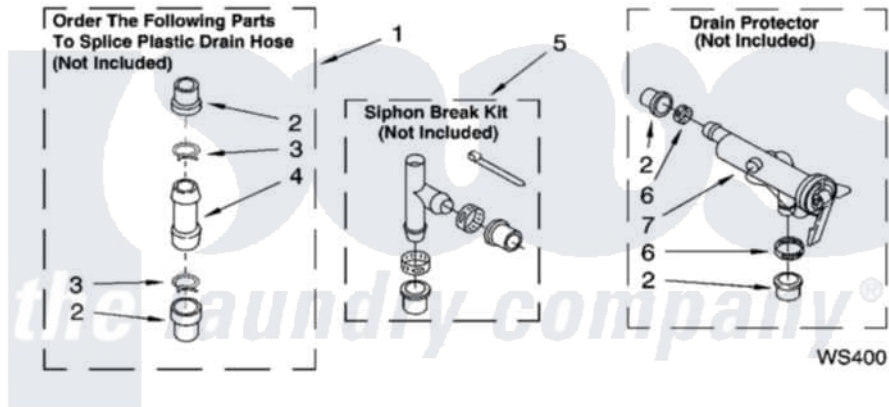

# Whirlpool 2DLXR7244MQ2 07 - WATER SYSTEM PARTS

## WATER SYSTEM PARTS

For Model: 2DLXR7244MQ2  
(Designer White)

8545830

12

Whirlpool [Residential Whirlpool 2DLXR7244MQ2 Washer Parts](#) Parts Diagram 07 - WATER SYSTEM PARTS  
Click on the part number to view part

Item	Original Part Number	Replaced By	Status	Part Description
1	<a href="#">285442</a>			Water System Parts
2	<a href="#">285321</a>			Water System Parts
3	370447	<a href="#">285655</a>		Clamp, Hose
4	<a href="#">16272</a>			Connector, Straight
5	<a href="#">285320</a>			Water System Parts
6	65349	<a href="#">285655</a>		Clamp, Hose
7	<a href="#">367031</a>			Water System Parts