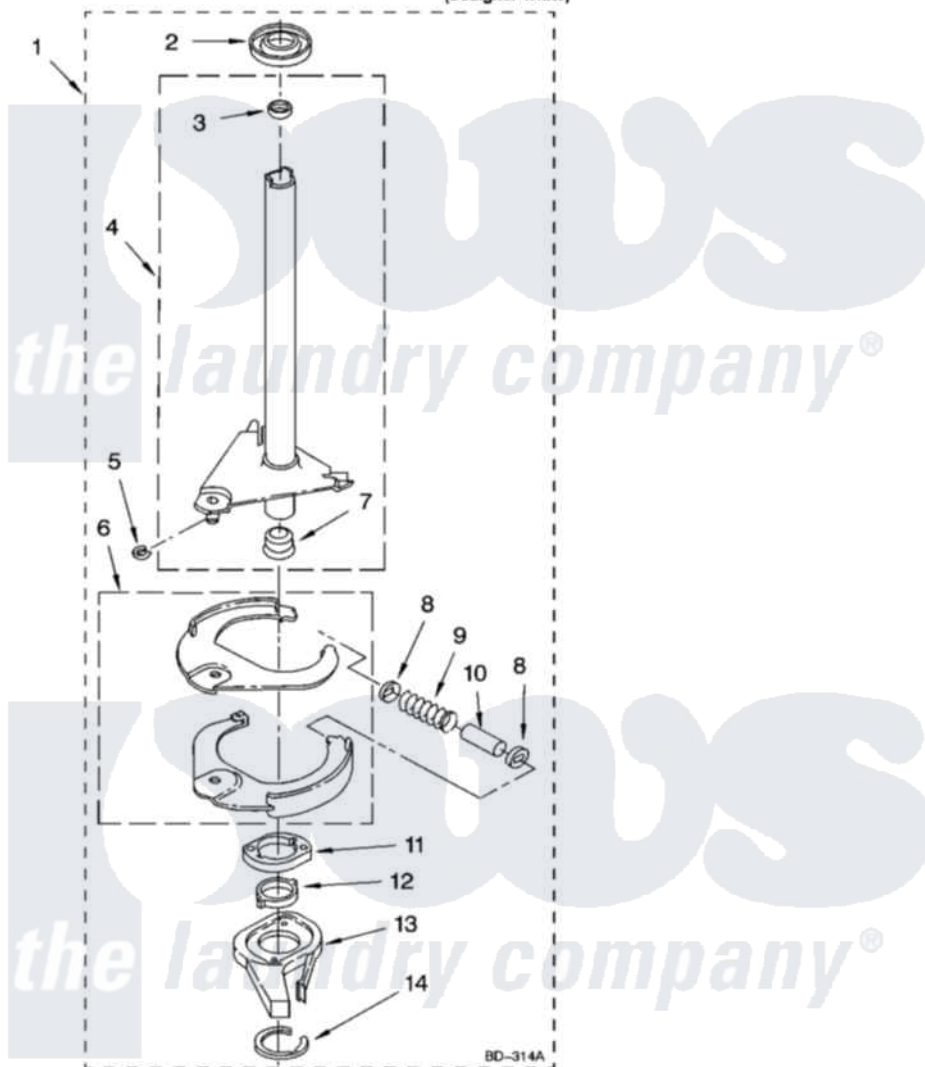

# Whirlpool 2DLXR7244MQ2 08 - BRAKE AND DRIVE TUBE PARTS

## BRAKE AND DRIVE TUBE PARTS

For Model: 2DLXR7244MQ2  
(Designer White)

13

8545830

Whirlpool Residential Whirlpool 2DLXR7244MQ2 Washer Parts Parts Diagram 08 - BRAKE AND DRIVE TUBE PARTS

Click on the part number to view part

Item	Original Part Number	Replaced By	Status	Part Description
1	388951	<a href="#">285792</a>		Basketdrive
2	<a href="#">62658</a>			Ring, Thrust
3	<a href="#">356427</a>			Seal, Spin Pinion
4	64027	<a href="#">64208</a>		Tube-Spin
5	64035	<a href="#">W10083190</a>		Ring, Retaining
6	64232	<a href="#">285438</a>		Shoe-Brake
7	62703	<a href="#">8546462</a>		"T" Bearing, Spin Tube
8	3353956	<a href="#">285658</a>		Sleeve
9	62647		Not Available	Spring, Brake
10	3355360	<a href="#">285658</a>		Sleeve
11	661516	<a href="#">8546461</a>		Cam, Brake Release
12	<a href="#">63022</a>			Sleeve, Cam
13	64194	<a href="#">285790</a>		Lining
14	90368	<a href="#">W10083200</a>		Ring, Retaining
"	N/A		Not Available	FOLLOWING PARTS NOT ILLUSTRATED
"	<a href="#">285208</a>			Lubricant