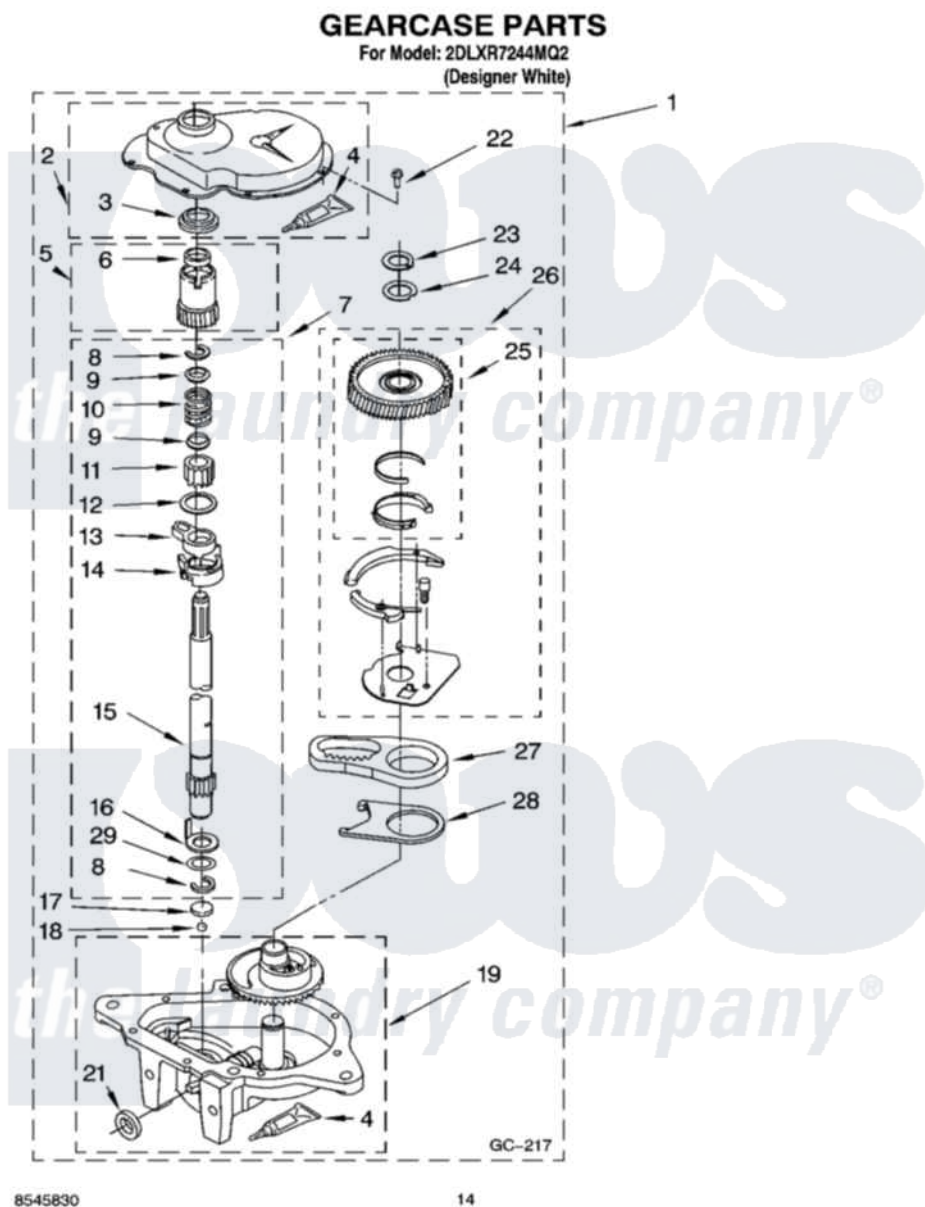

**Whirlpool 2DLXR7244MQ2 09 - GEARCASE PARTS, OPTIONAL PARTS
(NOT INCLUDED)**

Whirlpool [Residential Whirlpool 2DLXR7244MQ2 Washer Parts](#) Parts Diagram 09 - GEARCASE PARTS, OPTIONAL PARTS (NOT INCLUDED)
Click on the part number to view part

Item	Original Part Number	Replaced By	Status	Part Description
1	3363361	3363395		Gearcase
2	285202			Cover, Gearcase
3	3349985			Seal, Gearcase Cover
4	285195			Sealer Sealer, Gasket
5	63320	285362		Gear and Pinion
6	356427			Seal, Spin Pinion
7	389387			Shaft, Agitator
8	90369		Not Available	Ring, Retaining (2)
9	62677			Retainer, Spring
10	62676			Spring, Agitator
11	63273	285509		Shaft, Agitator
12	62619			Washer, Agitator Gear
13	62580	285206		Cam-Agitator
14	62581	285206		Cam-Agitator
15	285509			Shaft, Agitator

16	62618		Washer, Cam Thrust
17	16018	285205	Bearing
18	85529	285205	Bearing
19	3366851	3363395	Gearcase
21	285352		Seal Kit, Thrust Plug
22	3351614		Screw, Gearcase Cover Mounting
23	3362552	285765	Ring-Retrn
24	285735	285766	Washer Kit, Thrust
25	3348567	W10233584	Gear-Spin
26	285595		Neutral Assembly
27	3349296	8546456	Rack, Connecting
28	62621		Actuator, Shift
29	388815		Washer, Intermediate 1 3976263 Miscellaneous Parts Bag 2 3976300 Washer, Inlet Hose 3 3366913 Clamp, Hose
	72017		Paint, Touch-Up
"	350938		Paint, Pressurized Spray B
"	350930		Paint, Pressurized Spray B
"	799344		Paint, Touch-Up)
"	N/A	Not Available	OIL
"	350572		Oil
"	N/A	Not Available	LUBRICANT
"	285208		Lubricant
"	N/A	Not Available	SEALER
"	285195		Sealer Sealer, Gasket
"	N/A	Not Available	ACCESSORY PARTS
"	63580		Dispenser, Fabric Softener
"	367031		Water System Parts
"	285320		Water System Parts