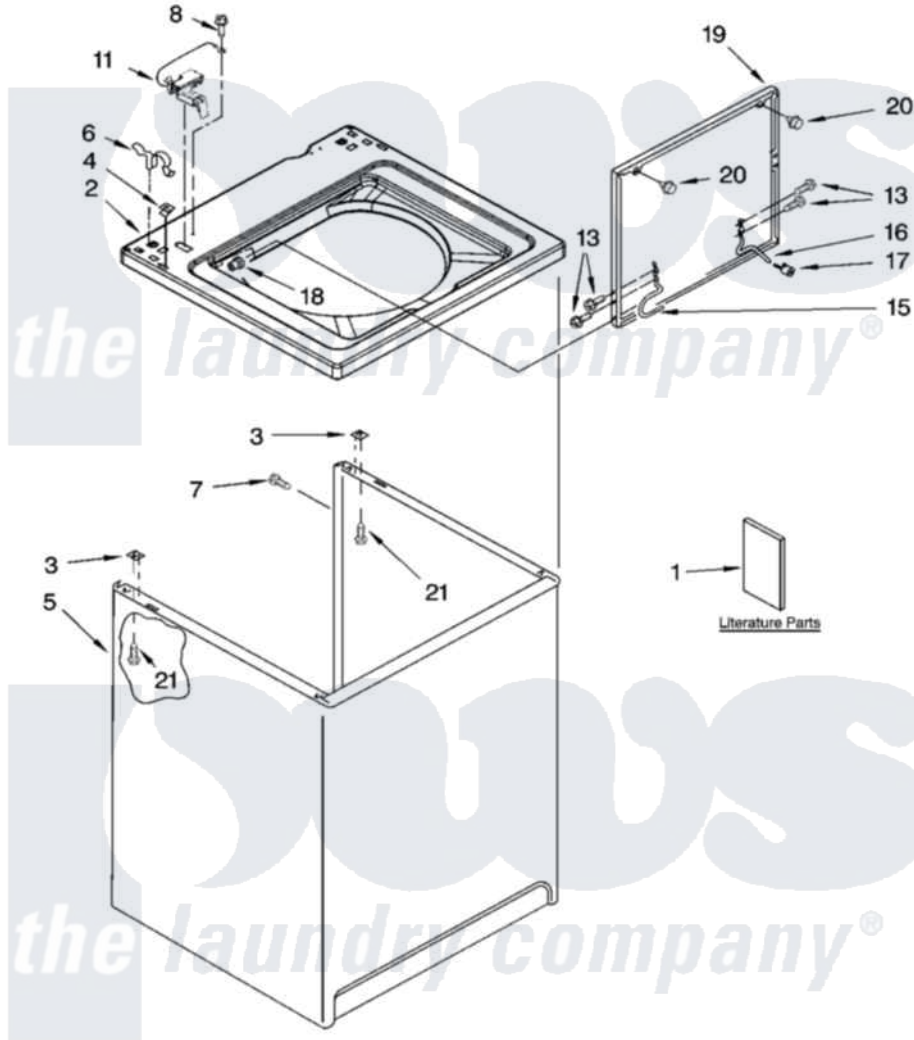

# Whirlpool 2DLXR7244MQ3 01 - TOP AND CABINET PARTS

## TOP AND CABINET PARTS

For Model: 2DLXR7244MQ3  
(Designer White)

8316572

2

Whirlpool [Residential Whirlpool 2DLXR7244MQ3 Washer Parts](#) Parts Diagram 01 - TOP AND CABINET PARTS  
Click on the part number to view part

Item	Original Part Number	Replaced By	Status	Part Description
1	8316567		Not Available	Installation Instructions
"	8539781		Not Available	Use & Care Guide
"	8542738		Not Available	Wiring Diagram
"	8316572		Not Available	Repair Parts List
2	<a href="#">8318068</a>			Top
3	62750			Spacer, Cabinet To Top (4)
4	<a href="#">357213</a>			Nut, Push-In
5	<a href="#">63424</a>			Cabinet
6	<a href="#">62780</a>			Clip, Top And Cabinet And Rear Panel
7	3357011	<a href="#">308685</a>		Side Trim )
8	<a href="#">3351614</a>			Screw, Gearcase Cover Mounting
11	<a href="#">8318084</a>			Switch, Lid
13	3351355	<a href="#">W10119828</a>		Screw, Lid Hinge Mounting
15	<a href="#">8318088</a>			Hinge, Lid
16	<a href="#">54583</a>			Hinge, Lid

17	<a href="#">19119</a>		Bumper, Lid Hinge
18	<a href="#">21258</a>		Bearing, Lid Hinge
19	8542383	<a href="#">W10193857</a>	Lid
20	<a href="#">9724509</a>		Bumper, Lid
21	<a href="#">3390631</a>		Screw, 10-16 X 3/8