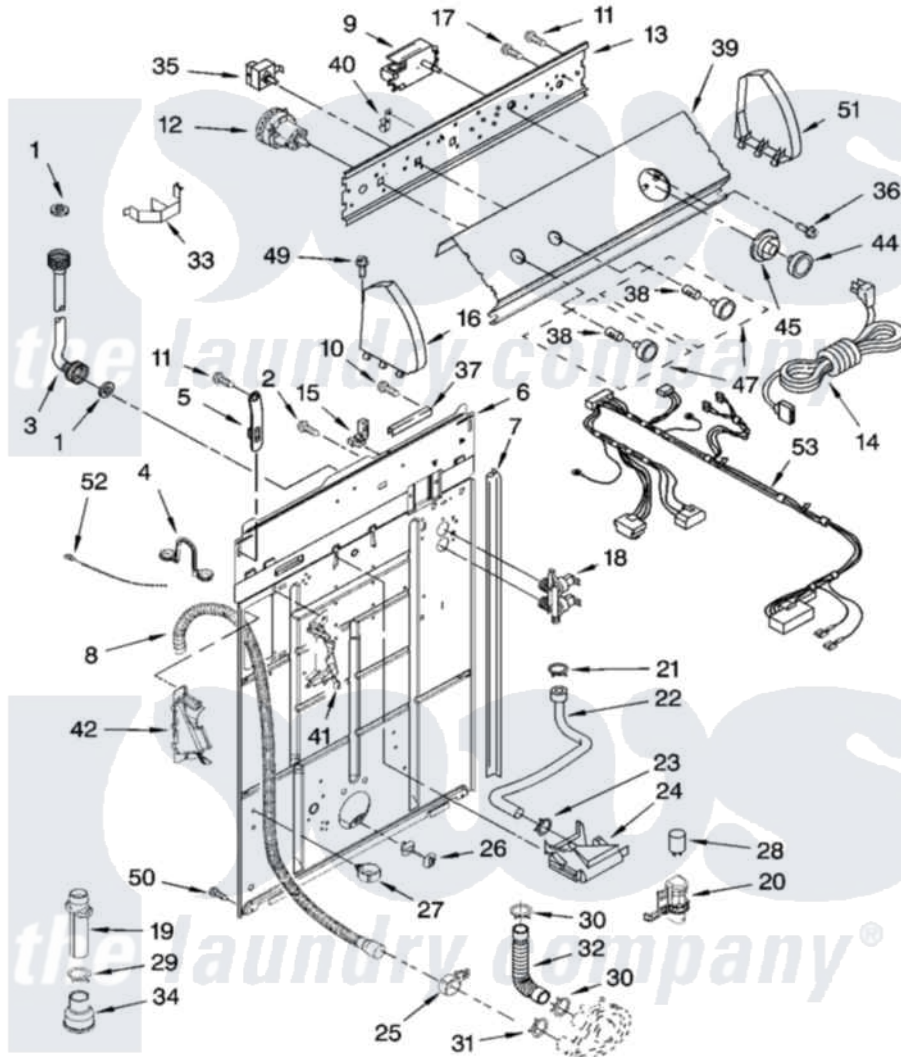

## CONTROLS AND REAR PANEL PARTS

For Model: 2DLXR7244MQ3  
(Designer White)

8316572

4

Whirlpool [Residential Whirlpool 2DLXR7244MQ3 Washer Parts](#) Parts Diagram 02 - CONTROLS AND REAR PANEL PARTS

[Click on the part number to view part](#)

Item	Original Part Number	Replaced By	Status	Part Description
1	3976300	<a href="#">16123</a>		Washer Inlet-Hose Miscellaneous Parts Must be Ordered Separately.
2	<a href="#">9740848</a>			Screw, Mixing Valve Mounting
3	8571377	<a href="#">89503</a>		Hose-Inlet
"	8571378	<a href="#">89503</a>		Hose-Inlet
4	8541672	<a href="#">8577378</a>		U-Bend, Drain Hose
5	<a href="#">8568314</a>			Strap, Console
6	<a href="#">8318015</a>			Panel, Rear
7	<a href="#">62747</a>			Pad, Rear Panel
8	8559374	<a href="#">W10096921</a>		Drain Hose Assembly
9	<a href="#">3956203</a>			Timer, Control
10	<a href="#">3351614</a>			Screw, Gearcase Cover Mounting
11	<a href="#">90767</a>			Screw, 8A X 3/8 HeX Washer Head Tapping
12	3366847	<a href="#">W10337780</a>		Switch-WL