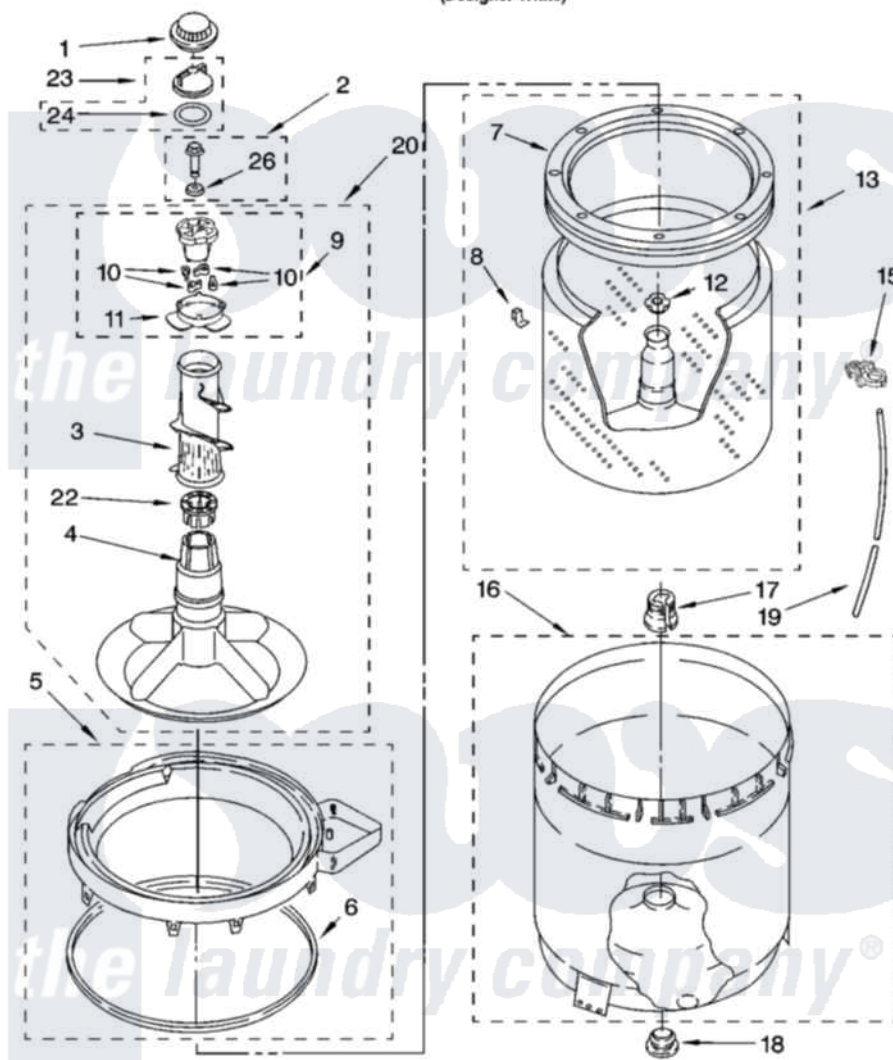

Whirlpool 2DLXR7244MQ3 03 - AGITATOR, BASKET AND TUB PARTS

AGITATOR, BASKET AND TUB PARTS

For Model: 2DLXR7244MQ3
(Designer White)

8316572

6

Whirlpool [Residential Whirlpool 2DLXR7244MQ3 Washer Parts](#) Parts Diagram 03 - AGITATOR, BASKET AND TUB PARTS

[Click on the part number to view part](#)

Item	Original Part Number	Replaced By	Status	Part Description
1	3355758			Cap, Agitator
2	358237			Screw And Washer
3	3349019			Auger, Agitator
4	3350830			Agitator
5	3360611			Tub Ring And Gasket Assembly
6	3359586			Gasket, Tub Ring
7	3956205			Balance Ring
8	8519815			Clip, Balance Ring
9	3363663	285811		Cam-Agitator
10	3366877	80040		Dog-Agitator
11	3363661			Bearing, Driven Cam
12	21366			Nut, Spanner
13	3956206	3956207		Basket And Balance Ring
15	2219077			Clip, Pressure Switch Hose
16	63125			Tub

17	389140		Tub Block, Basket Drive
18	383727		Gasket, Centerpodt
19	3347780	353244	Hose, Pressure Switch
20	3350829	285574	Large Ring
22	3350389	285587	Washer
23	3354733	W10074580	Cap, Barrier
24	3348855	W10072840	Fabric Softener
26	3949550		Washer