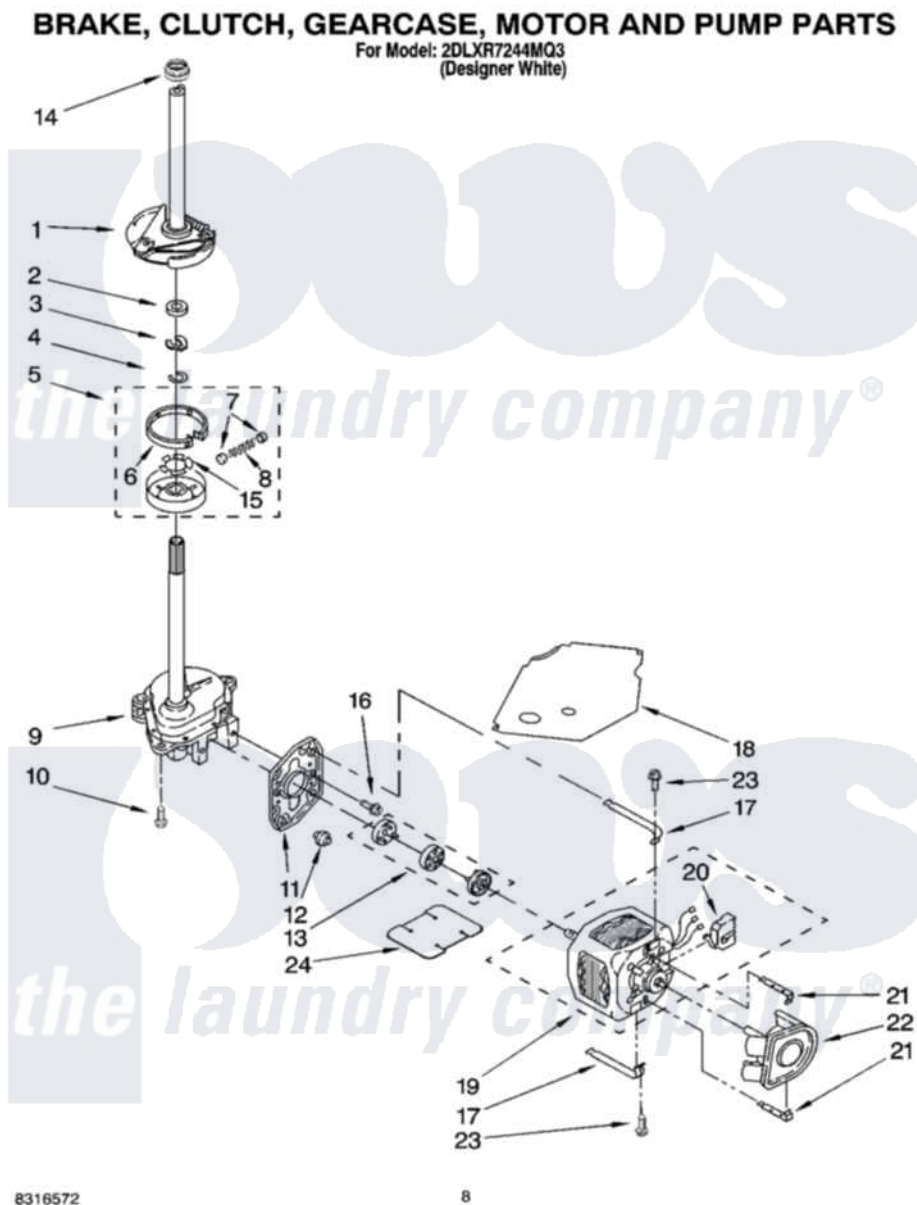

Whirlpool 2DLXR7244MQ3 04 - BRAKE, CLUTCH, GEARCASE, MOTOR AND PUMP PARTS

Whirlpool [Residential Whirlpool 2DLXR7244MQ3 Washer Parts](#) Parts Diagram 04 - BRAKE, CLUTCH, GEARCASE, MOTOR AND PUMP PARTS
Click on the part number to view part

Item	Original Part Number	Replaced By	Status	Part Description
1	388951	285792		Basketdrive
2	63292			Washer, Spin Tube Thrust
3	62697	W10080230		Ring, Spin Tube Support
4	63283	285353		Ring
5	3951311	285785		Clutch
6	3951308	285790		Lining
7	62646			Cap, Clutch Spring
8	3946792			Spring And Damper Assembly
9	3363361	3363395		Gearcase
10	3357334	3400516		Screw Anti-Rattle
11	62611			Plate, Motor Mount To Gearcase
12	62691			Grommet, Motor
13	285753	285753A		Coupling
14	8577374			Seal, Centerpost

15	3355454		Clip, Main Drive
16	3400516		Screw Anti-Rattle
17	3349637	W10086010	Retainer, Motor
18	3362089		Shield, Tub To Motor
19	3946896		Motor, Main Drive
20	8529896		Switch, Main Drive Motor
21	8546127		Retainer, Pump
22	3363394		Pump
23	3387485	273556	Screw, 10-16 X 5/8
24	3946532		Shield, Motor