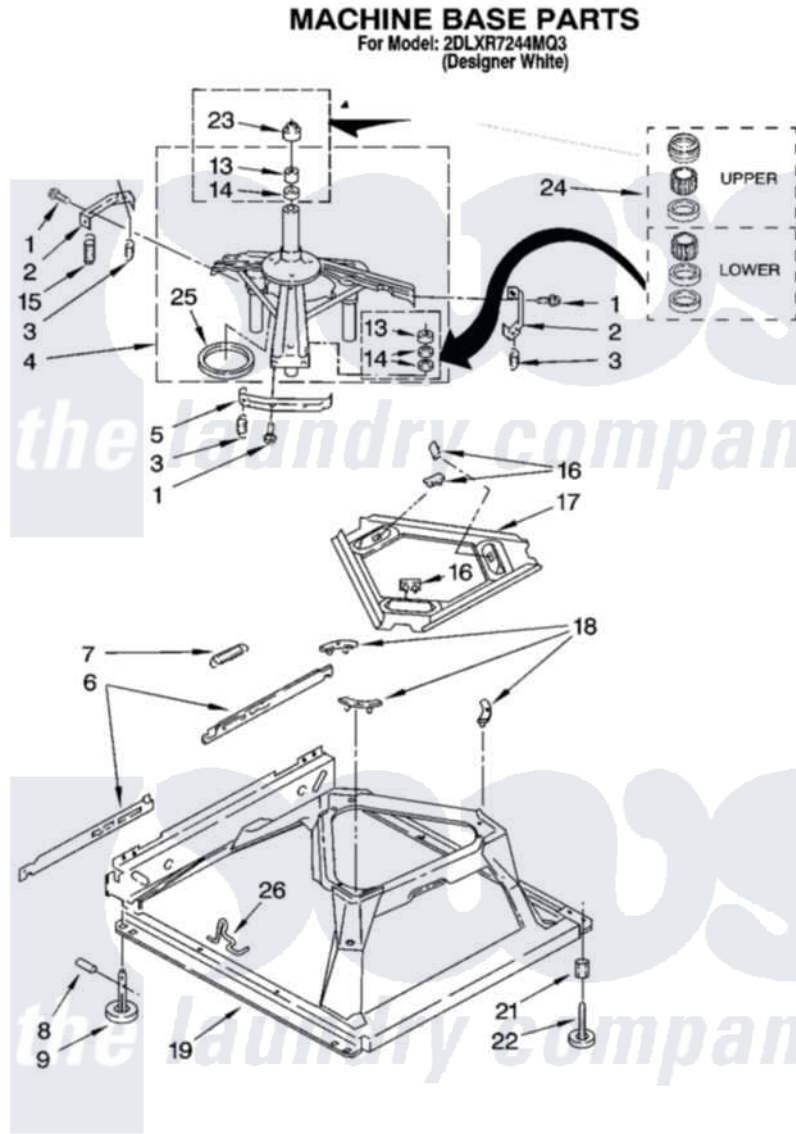

Whirlpool 2DLXR7244MQ3 05 - MACHINE BASE PARTS

9

8316572

Whirlpool [Residential Whirlpool 2DLXR7244MQ3 Washer Parts](#) Parts Diagram 05 - MACHINE BASE PARTS
 Click on the part number to view part

Item	Original Part Number	Replaced By	Status	Part Description
1	3400076			Screw, Bracket Mounting
2	64067			Bracket, Spring Outer
3	63907			Spring, Suspension
4	8575214	280184		Support
5	64065			Bracket, Spring Outer
6	63466			Link, Leveling Mechanism
7	62597	8316845		Spring
8	62837			Pin, Knurled
9	62596	285244		Feet-Leveling
13	8546455			Bearing, Centerpost
14	357409	359449		Seal, Agitator Shaft
15	388492	W10250667		Spring, Counterweight
16	62568	285219		Pad
17	3946509			Plate, Suspension
18	3363660	285744		Pad
19	3946512	285771		Base

21	3359452		Nut, Lock
22	389102	W10001130	Foot, Leveling
23	8577376		Seal, Centerpost
24	285203		Centerpost Bearing Kit
25	63134		Ring, Sound Deadening
26	63806	W10145155	Retainer, Suspension Spring