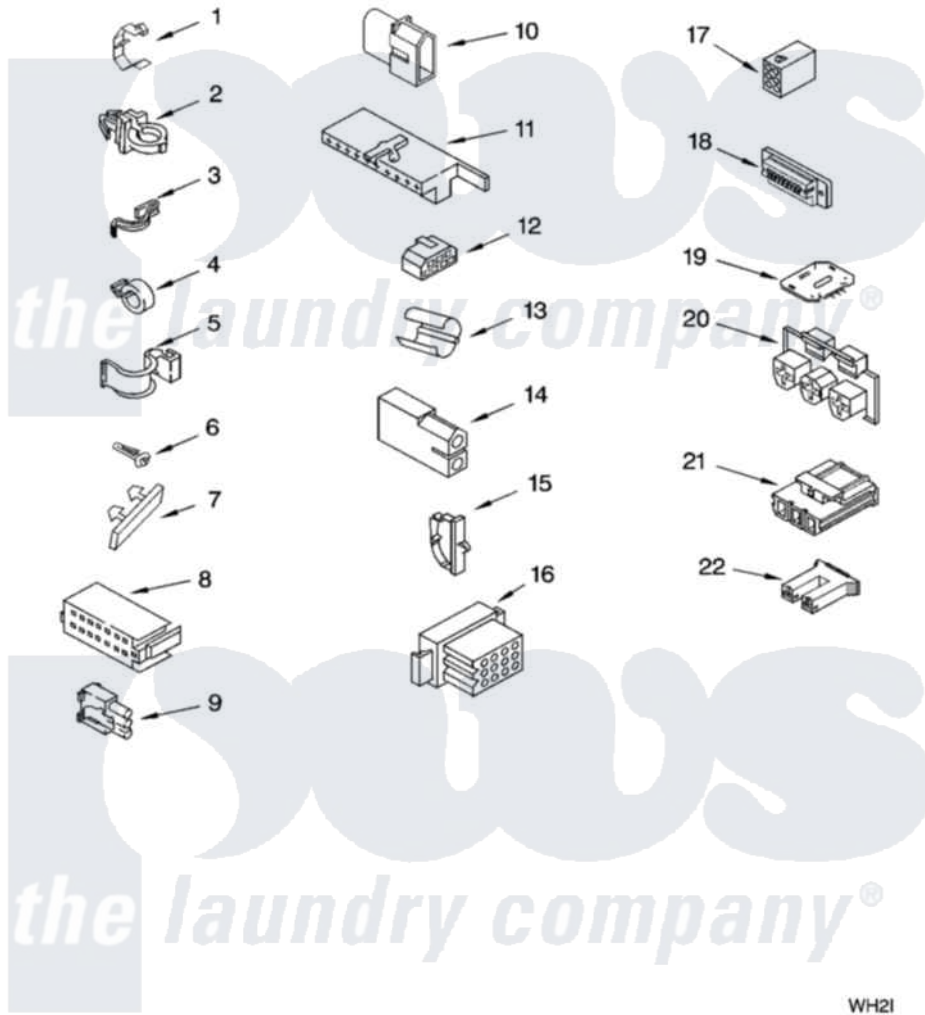

Whirlpool 2DLXR7244MQ3 06 - WIRING HARNESS PARTS

WIRING HARNESS PARTS

For Model: 2DLXR7244MQ3
(Designer White)

8316572

10

Whirlpool [Residential Whirlpool 2DLXR7244MQ3 Washer Parts](#) Parts Diagram 06 - WIRING HARNESS PARTS
Click on the part number to view part

Item	Original Part Number	Replaced By	Status	Part Description
1	3349557			Retainer, Harness
2	388498		Not Available	Clip, Harness
3	3347812	8528351		Clip
4	3352501	8559320		Restraint, Hose
5	90016			Clip, Pressure Switch Hose
6	3390496	8281256		Clip, Harness
7	389379			Retainer, Side To Feature Panel
8	3948614			Disconnect Block
"	352089			Timer, Block Disconnect
9	62889			Receptacle, Terminal
10	353424			Plug, Terminal
11	62505			Block, Disconnect
12	3347243			Block, Disconnect
13	63523			Harness, Protector
14	717252			Receptacle, Terminal
15	3352944			Clip, Harness