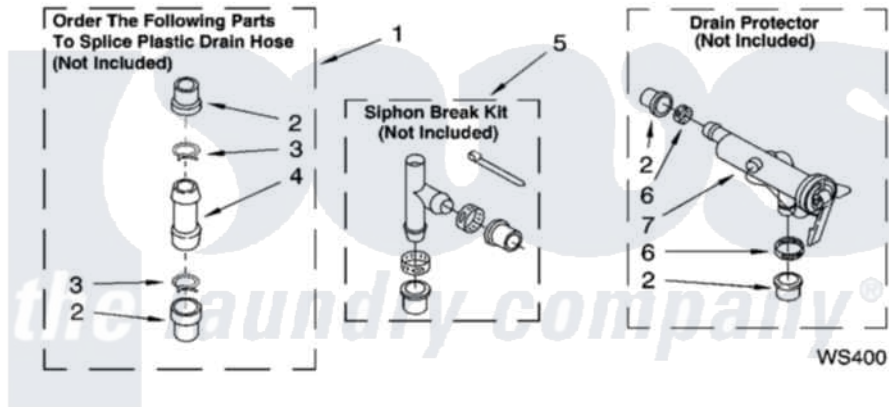

Whirlpool 2DLXR7244MQ3 07 - WATER SYSTEM PARTS

WATER SYSTEM PARTS

For Model: 2DLXR7244MQ3
(Designer White)

8316572

12

Whirlpool [Residential Whirlpool 2DLXR7244MQ3 Washer Parts](#) Parts Diagram 07 - WATER SYSTEM PARTS
Click on the part number to view part

Item	Original Part Number	Replaced By	Status	Part Description
1	285442			Water System Parts
2	285321			Water System Parts
3	370447	285655		Clamp, Hose
4	16272			Connector, Straight
5	285320			Water System Parts
6	65349	285655		Clamp, Hose
7	367031			Water System Parts