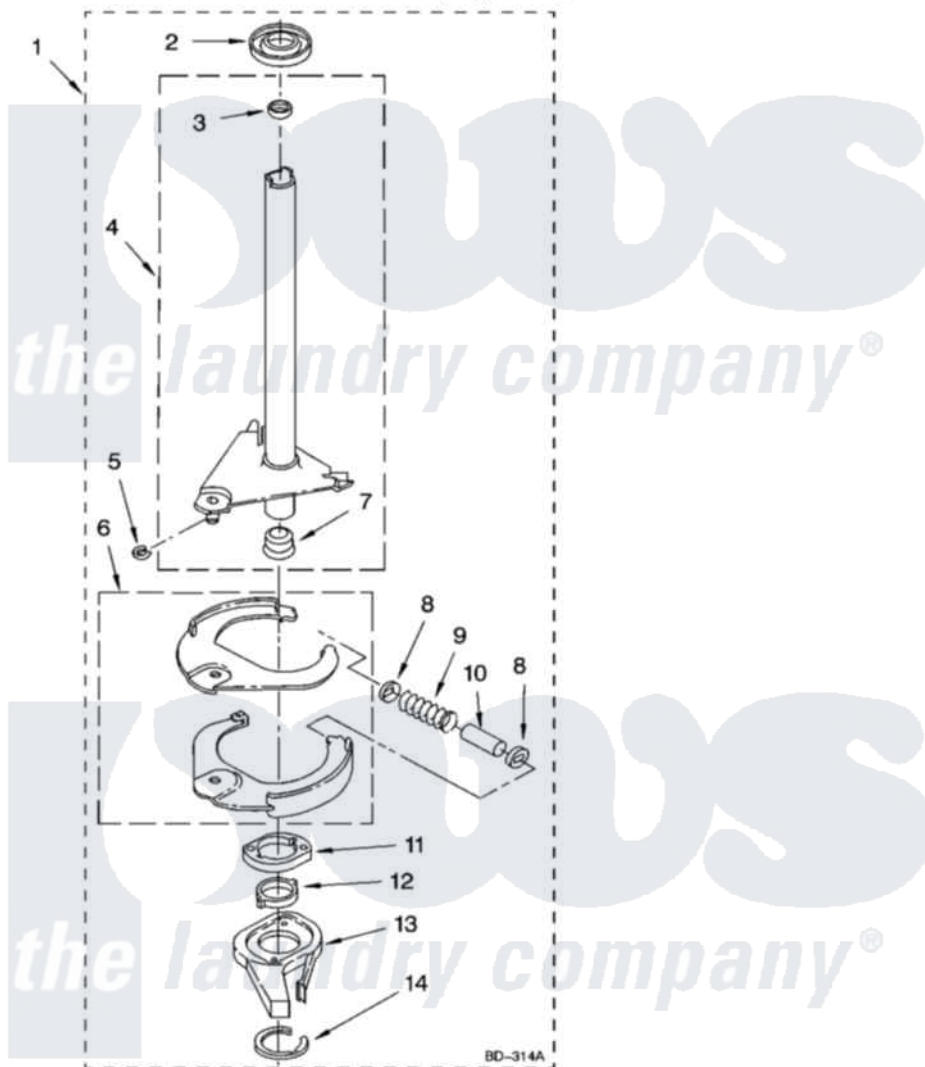

# Whirlpool 2DLXR7244MQ3 08 - BRAKE AND DRIVE TUBE PARTS

## BRAKE AND DRIVE TUBE PARTS

For Model: 2DLXR7244MQ3  
(Designer White)

13

8316572

Whirlpool Residential Whirlpool 2DLXR7244MQ3 Washer Parts Parts Diagram 08 - BRAKE AND DRIVE TUBE PARTS

Click on the part number to view part

Item	Original Part Number	Replaced By	Status	Part Description
1	388951	<a href="#">285792</a>		Basketdrive
2	<a href="#">62658</a>			Ring, Thrust
3	<a href="#">356427</a>			Seal, Spin Pinion
4	64027	<a href="#">64208</a>		Tube-Spin
5	64035	<a href="#">W10083190</a>		Ring, Retaining
6	64232	<a href="#">285438</a>		Shoe-Brake
7	62703	<a href="#">8546462</a>		"T" Bearing, Spin Tube
8	3353956	<a href="#">285658</a>		Sleeve
9	62647		Not Available	Spring, Brake
10	3355360	<a href="#">285658</a>		Sleeve
11	661516	<a href="#">8546461</a>		Cam, Brake Release
12	<a href="#">63022</a>			Sleeve, Cam
13	64194	<a href="#">285790</a>		Lining
14	90368	<a href="#">W10083200</a>		Ring, Retaining
"	N/A		Not Available	FOLLOWING PARTS NOT ILLUSTRATED
"	<a href="#">285208</a>			Lubricant