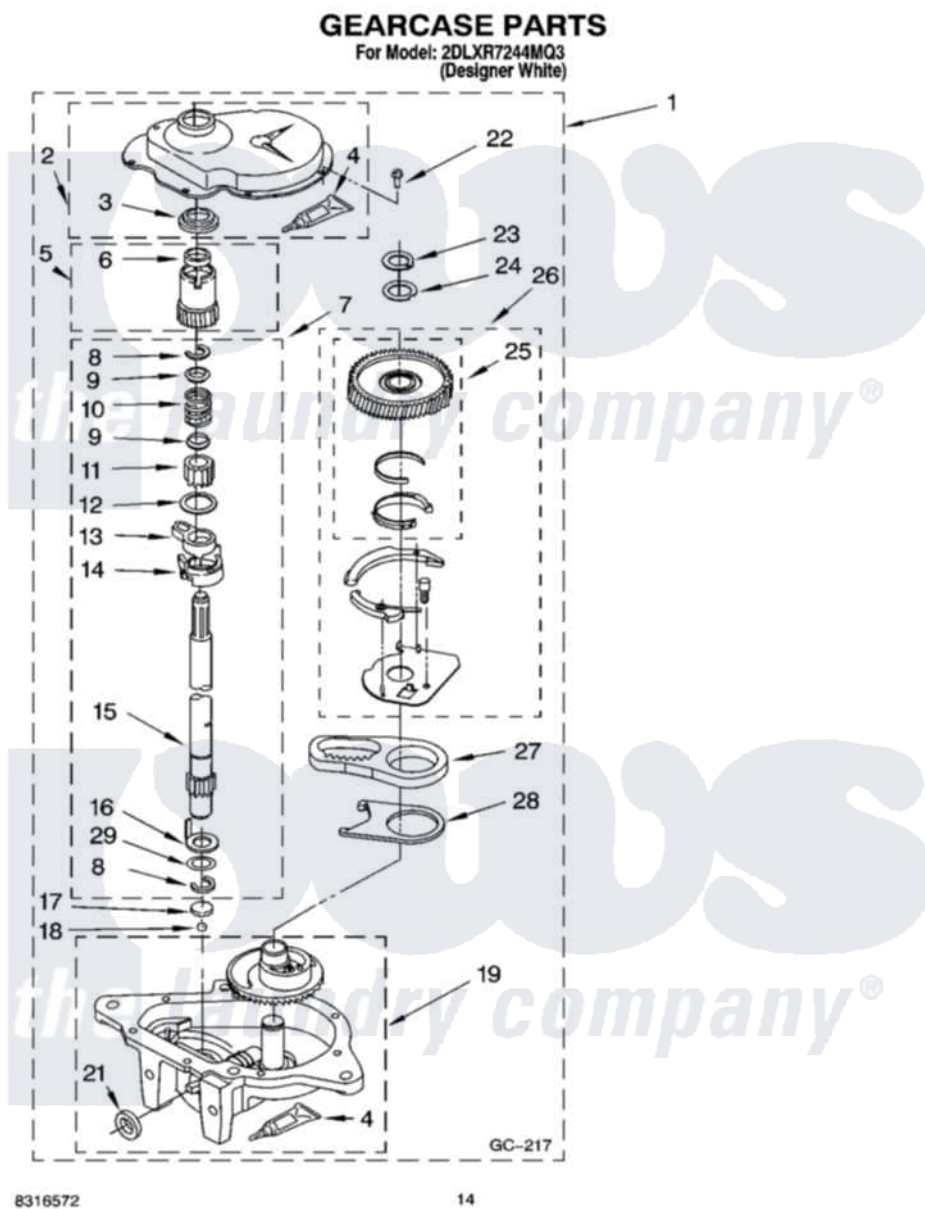

**Whirlpool 2DLXR7244MQ3 09 - GEARCASE PARTS, OPTIONAL PARTS
(NOT INCLUDED)**

Whirlpool [Residential Whirlpool 2DLXR7244MQ3 Washer Parts](#) Parts Diagram 09 - GEARCASE PARTS, OPTIONAL PARTS (NOT INCLUDED)
Click on the part number to view part

Item	Original Part Number	Replaced By	Status	Part Description
1	3363361	3363395		Gearcase
2	285202			Cover, Gearcase
3	3349985			Seal, Gearcase Cover
4	285195			Sealer Sealer, Gasket
5	63320	285362		Gear and Pinion
6	356427			Seal, Spin Pinion
7	389387			Shaft, Agitator
8	90369		Not Available	Ring, Retaining (2)
9	62677			Retainer, Spring
10	62676			Spring, Agitator
11	63273	285509		Shaft, Agitator
12	62619			Washer, Agitator Gear
13	62580	285206		Cam-Agitator
14	62581	285206		Cam-Agitator
15	285509			Shaft, Agitator