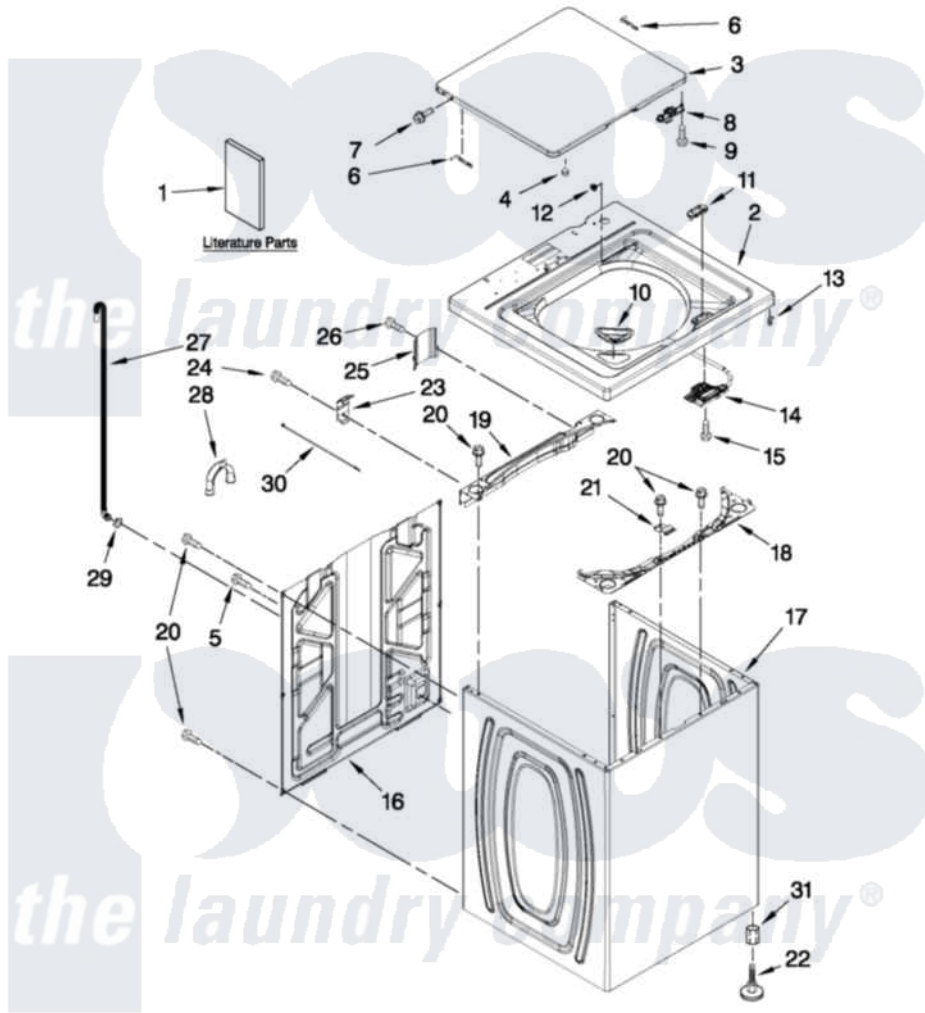

# Whirlpool 2DWTW4740YQ0 01 - TOP AND CABINET PARTS

## TOP AND CABINET PARTS

For Model: 2DWTW4740YQ0  
(White)

AUTOMATIC WASHER

FOR ORDERING INFORMATION REFER TO PARTS PRICE LIST

9-11 Litho in U.S.A. (JLP)(bay)

1

Part No. W10451490 Rev. A

Whirlpool [Residential Whirlpool 2DWTW4740YQ0 Washer Parts](#) Parts Diagram 01 - TOP AND CABINET PARTS  
Click on the part number to view part