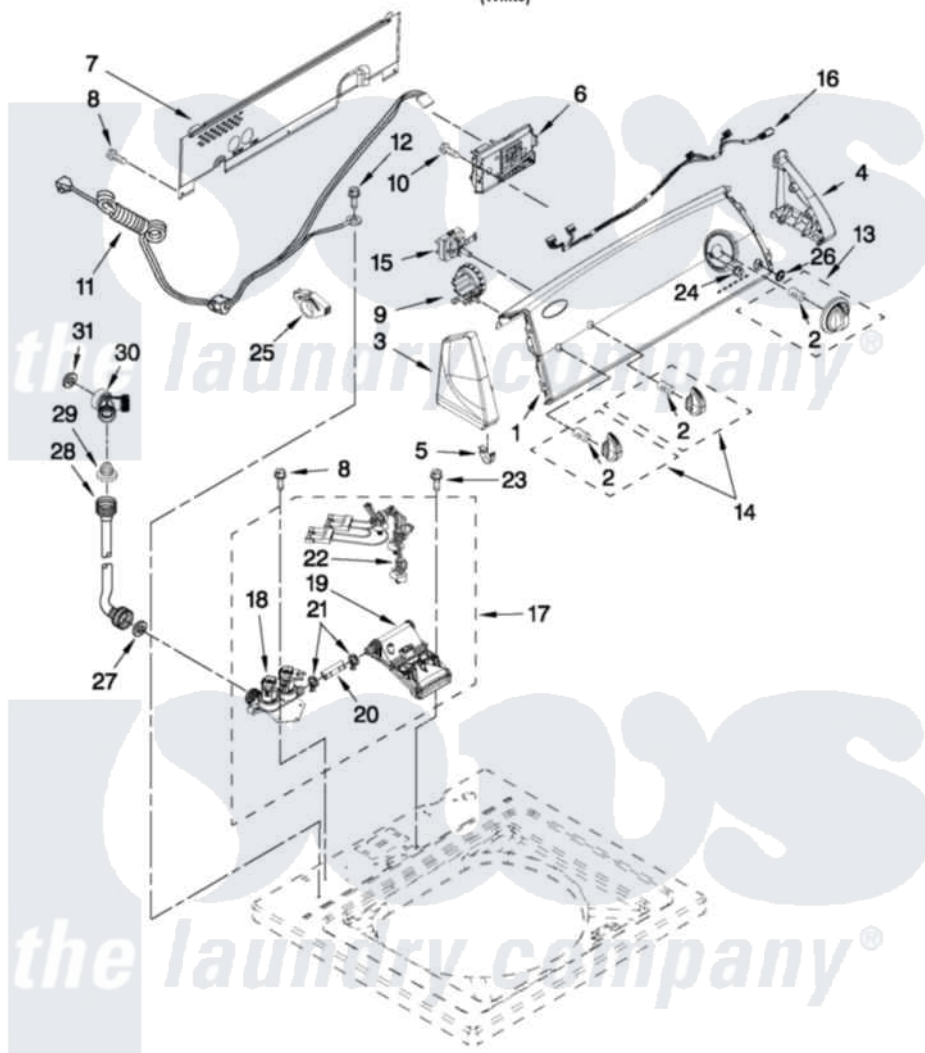

Whirlpool 2DWTW4740YQ0 02 - CONTROLS AND WATER INLET PARTS

CONTROLS AND WATER INLET PARTS

For Model: 2DWTW4740YQ0
(White)

FOR ORDERING INFORMATION REFER TO PARTS PRICE LIST

W10451490

3

Whirlpool Residential Whirlpool 2DWTW4740YQ0 Washer Parts Parts Diagram 02 - CONTROLS AND WATER INLET PARTS

[Click on the part number to view part](#)

Item	Original Part Number	Replaced By	Status	Part Description
1	W10365091			Panel, Console
2	8536939			Clip, Knob
3	8566035	8565957		Cap, End
4	8566032	8565954		Cap, End
5	8312709			Clip-Console
6	W10445371			Control Unit Assembly, Machine And Motor
7	W10420985			Panel, Console Rear Cover
8	1157158	489069		Xxscrew, 10-12 X 1/2
9	W10268910			Switch, Water Level
10	90767			Screw, 8A X 3/8 HeX Washer Head Tapping
11	W10276649			Cord, Power
12	3400076			Screw, Bracket Mounting
13	W10034750			Timer Knob Assembly
14	W10034380			Knob, Control

15	W10285511		Switch, Rotary Encoder
16	W10291178		Harness, Upper
17	W10432360		Inlet Assembly, Water
18	W10352256		Valve, Water Mixing
19	W10441423		Vacuum Break
20	W10238347		Hose, Vacuum Break
21	W10117298	596669	Clamp, Manifold
22	W10344775		Harness, Valve
23	8281163		Screw, Dispenser Housing Mounting
24	3400818		Screw, Timer Mounting
25	W10348582		Cable Tie
26	W10251309		Pushbutton, Start
27	W10242307	16123	Washer Inlet-Hose Miscellaneous Parts Must be Ordered Separately.
28	W10194210	89503	Hose-Inlet
"	W10196191	89503	Hose-Inlet
29	353362	285452	Hose Screen
30	W10269488		Connector- Hose, Y
31	3357450		Washer, Water Inlet Hose