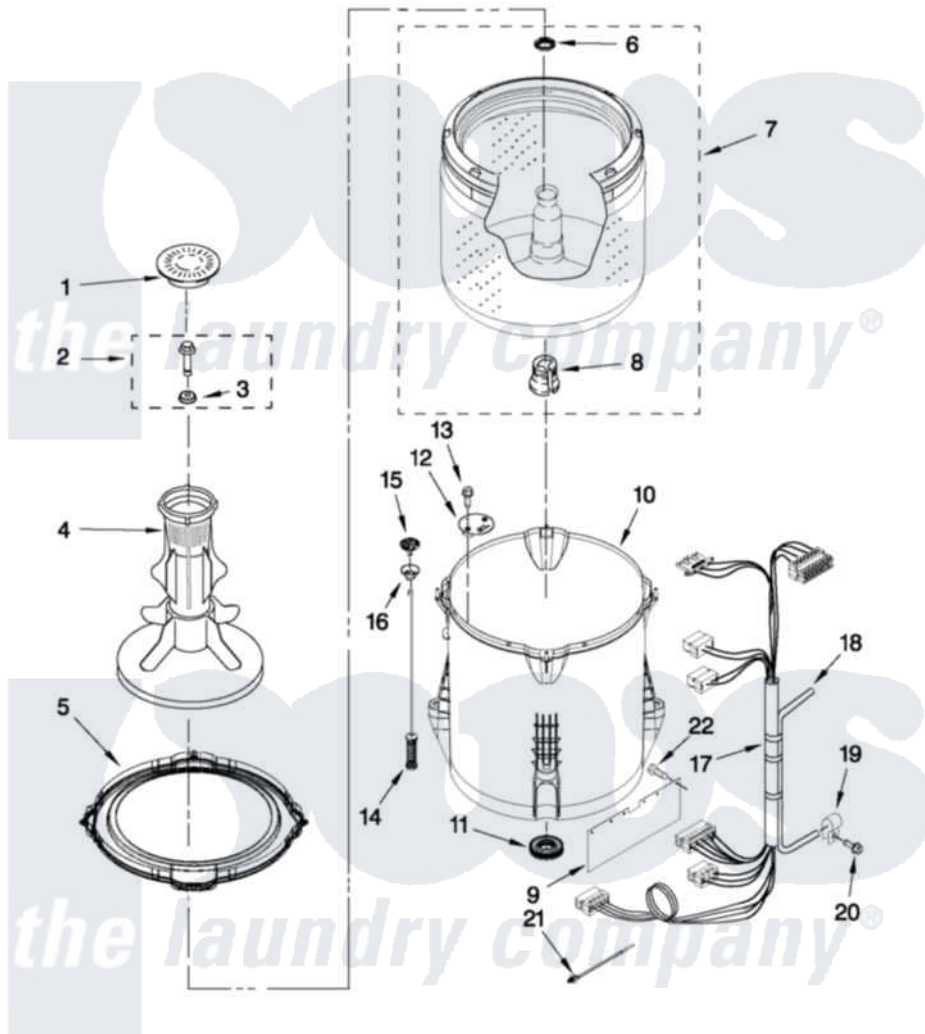

# Whirlpool 2DWTW4740YQ0 03 - BASKET AND TUB PARTS

## BASKET AND TUB PARTS

For Model: 2DWTW4740YQ0  
(White)

FOR ORDERING INFORMATION REFER TO PARTS PRICE LIST

W10451490

5

Whirlpool [Residential Whirlpool 2DWTW4740YQ0 Washer Parts](#) Parts Diagram 03 - BASKET AND TUB PARTS  
Click on the part number to view part

Item	Original Part Number	Replaced By	Status	Part Description
1	<a href="#">3352483</a>			Cap, Agitator
2	<a href="#">W10003790</a>			Screw And Washer
3	<a href="#">3949550</a>			Washer
4	<a href="#">63377</a>			Agitator
5	<a href="#">W10215108</a>			Ring, Tub
6	<a href="#">21366</a>			Nut, Spanner
7	W10389330	<a href="#">W10349185</a>		Basket
8	<a href="#">389140</a>			Tub Block, Basket Drive
9	<a href="#">W10339098</a>			Shield, Splash
10	W10238320	<a href="#">W10371566</a>		Tub-Outer
11	W10006371	<a href="#">W10324647</a>		Seal-Tub
12	<a href="#">W10215093</a>			Filter, Drain Pump
13	<a href="#">8533928</a>			Screw, 8-18 X 3/4
14	W10257088	<a href="#">W10349191</a>		Suspension
15	W10215136	<a href="#">W10440729</a>		Suspension
16	W10256551	<a href="#">W10440729</a>		Suspension

17	<a href="#">W10422641</a>	Harness, Lower
18	<a href="#">353244</a>	Hose, Pressure Switch
19	<a href="#">W10005430</a>	Clamp, Pressure Hose Retainer
20	8533943	<a href="#">W10109200</a> Screw, Baffle Mounting
21	<a href="#">W10298887</a>	Cable Tie
22	<a href="#">W10429200</a>	Retainer, Push In