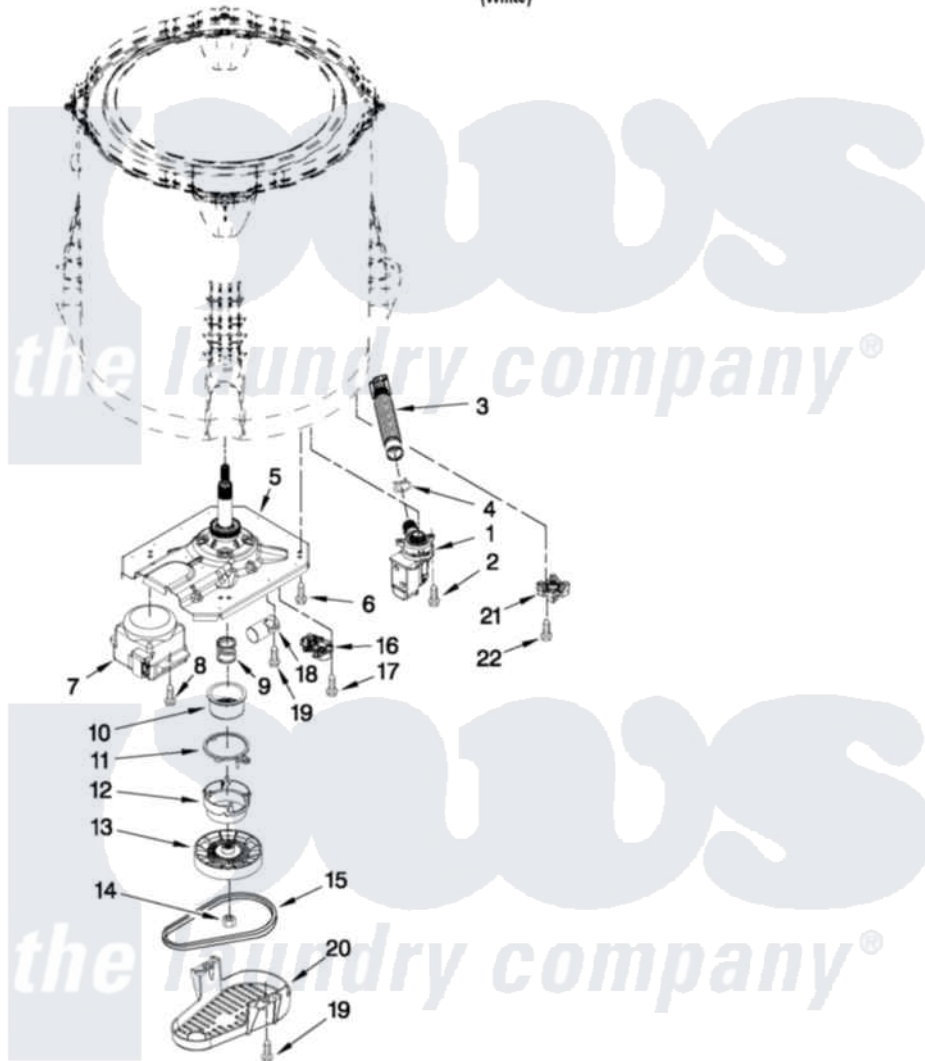

# Whirlpool 2DWTW4740YQ0 04 - GEARCASE, MOTOR AND PUMP PARTS

## GEARCASE, MOTOR AND PUMP PARTS

For Model: 2DWTW4740YQ0  
(White)

FOR ORDERING INFORMATION REFER TO PARTS PRICE LIST

W10451490

7

[Whirlpool Residential Whirlpool 2DWTW4740YQ0 Washer Parts](#) Parts Diagram 04 - GEARCASE, MOTOR AND PUMP PARTS

[Click on the part number to view part](#)

Item	Original Part Number	Replaced By	Status	Part Description
1	<a href="#">W10297342</a>			Pump Assembly, Drain
2	<a href="#">W10004910</a>			Screw, 12-16 X 1-1/4
3	W10444123	<a href="#">W10215091</a>		Hose, Inner Drain Assembly
4	8317496	<a href="#">285655</a>		Clamp, Hose
5	W10006378	<a href="#">W10473144</a>		Gearcase Assembly
6	<a href="#">W10249633</a>			Screw, 7.2-1.6 X 30
7	<a href="#">W10249625</a>			Motor, Drive
8	W10094780	<a href="#">W10182109</a>		Screw-Kit
9	W10006382	<a href="#">W10315818</a>		Cam
10	W10006352	<a href="#">W10315818</a>		Cam
11	W10006353	<a href="#">W10315818</a>		Cam
12	W10006354	<a href="#">W10315818</a>		Cam
13	<a href="#">W10246453</a>			Pulley
14	<a href="#">W10163336</a>			Nut, Pulley
15	<a href="#">W10006388</a>			Belt, Drive
16	<a href="#">W10006355</a>			Actuator, Shift

17	<a href="#">9741052</a>	Screw, 6-32 X 1.00
18	<a href="#">W10006418</a>	Capacitor, Motor Run
19	<a href="#">357640</a>	Screw And Washer
20	<a href="#">W10006383</a>	Shield, Pulley Cover
21	<a href="#">W10238318</a>	Counterweight
22	<a href="#">W10238319</a>	Screw, 8-18 X 1.00