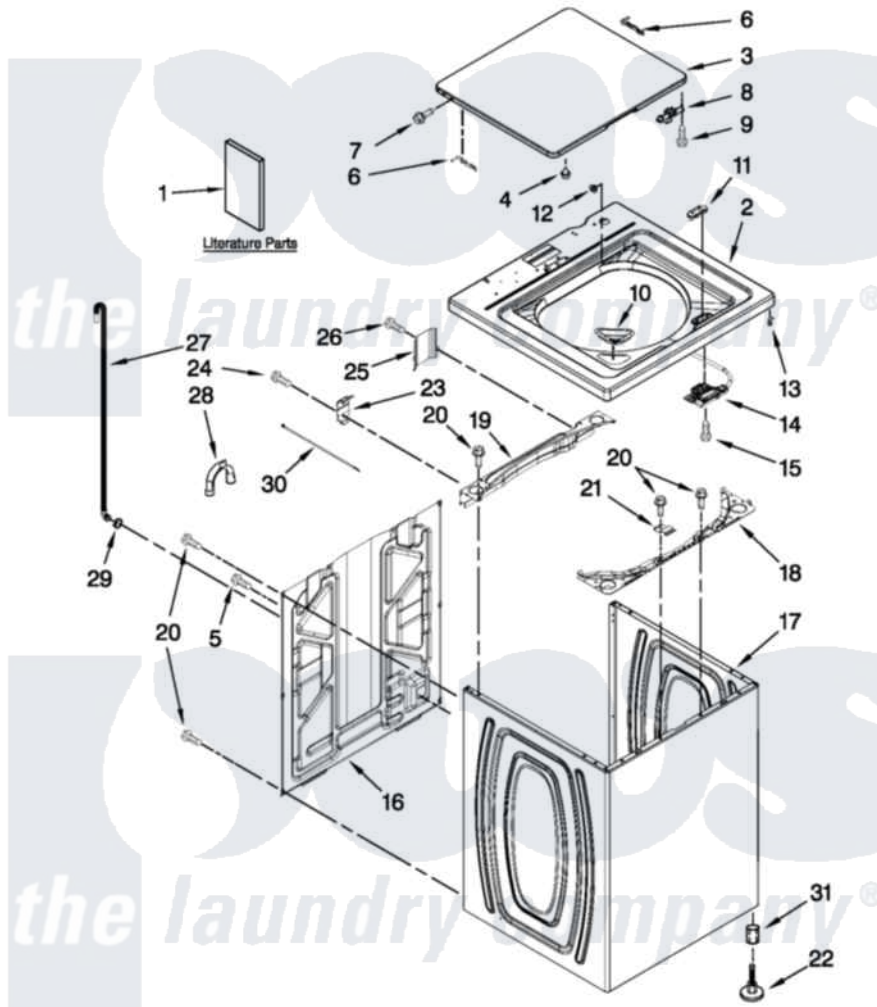

# Whirlpool 2DWTW4840YW0 01 - TOP AND CABINET PARTS

## TOP AND CABINET PARTS

For Model: 2DWTW4840YW0  
(White)

AUTOMATIC WASHER

FOR ORDERING INFORMATION REFER TO PARTS PRICE LIST

11-11 Litho in U.S.A. (JLP)(bay)

1

Part No. W10451919 Rev. A

Whirlpool Residential Whirlpool 2DWTW4840YW0 Washer Parts Parts Diagram 01 - TOP AND CABINET PARTS