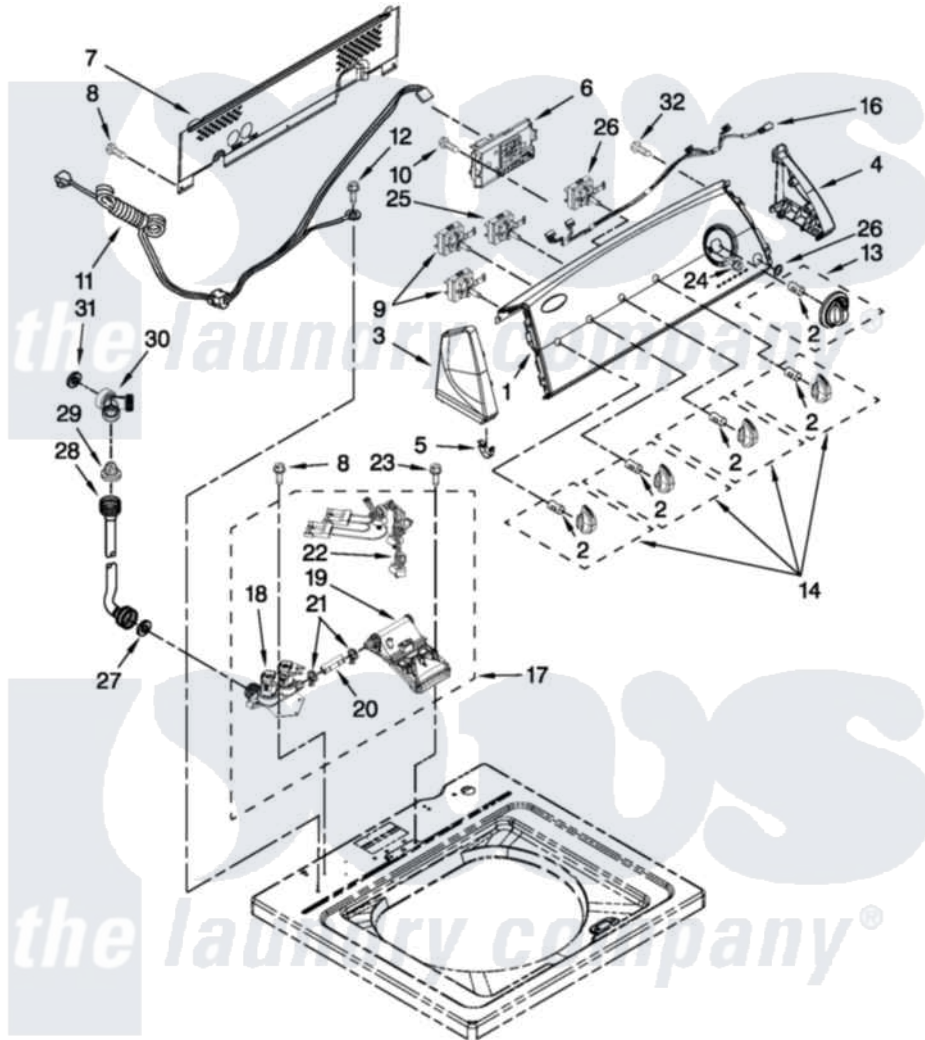

# Whirlpool 2DWTW4840YW0 02 - CONTROLS AND WATER INLET PARTS

## CONTROLS AND WATER INLET PARTS

For Model: 2DWTW4840YW0  
(White)

FOR ORDERING INFORMATION REFER TO PARTS PRICE LIST

W10451919

3

Whirlpool [Residential Whirlpool 2DWTW4840YW0 Washer Parts](#) Parts Diagram 02 - CONTROLS AND WATER INLET PARTS

[Click on the part number to view part](#)

Item	Original Part Number	Replaced By	Status	Part Description
1	<a href="#">W10365093</a>			Panel, Console
2	<a href="#">8536939</a>			Clip, Knob
3	8566035	<a href="#">8565957</a>		Cap, End
4	8566032	<a href="#">8565954</a>		Cap, End
5	<a href="#">8312709</a>			Clip-Console
6	<a href="#">W10445403</a>			Control Unit Assembly, Machine And Motor
7	<a href="#">W10420985</a>			Panel, Console Rear Cover
8	1157158	<a href="#">489069</a>		Xxscrew, 10-12 X 1/2
9	<a href="#">W10285512</a>			Switch, Rotary Encoder
10	<a href="#">90767</a>			Screw, 8A X 3/8 HeX Washer Head Tapping
11	<a href="#">W10276649</a>			Cord, Power
12	<a href="#">3400076</a>			Screw, Bracket Mounting
13	<a href="#">W10034750</a>			Timer Knob Assembly
14	<a href="#">W10034380</a>			Knob, Control