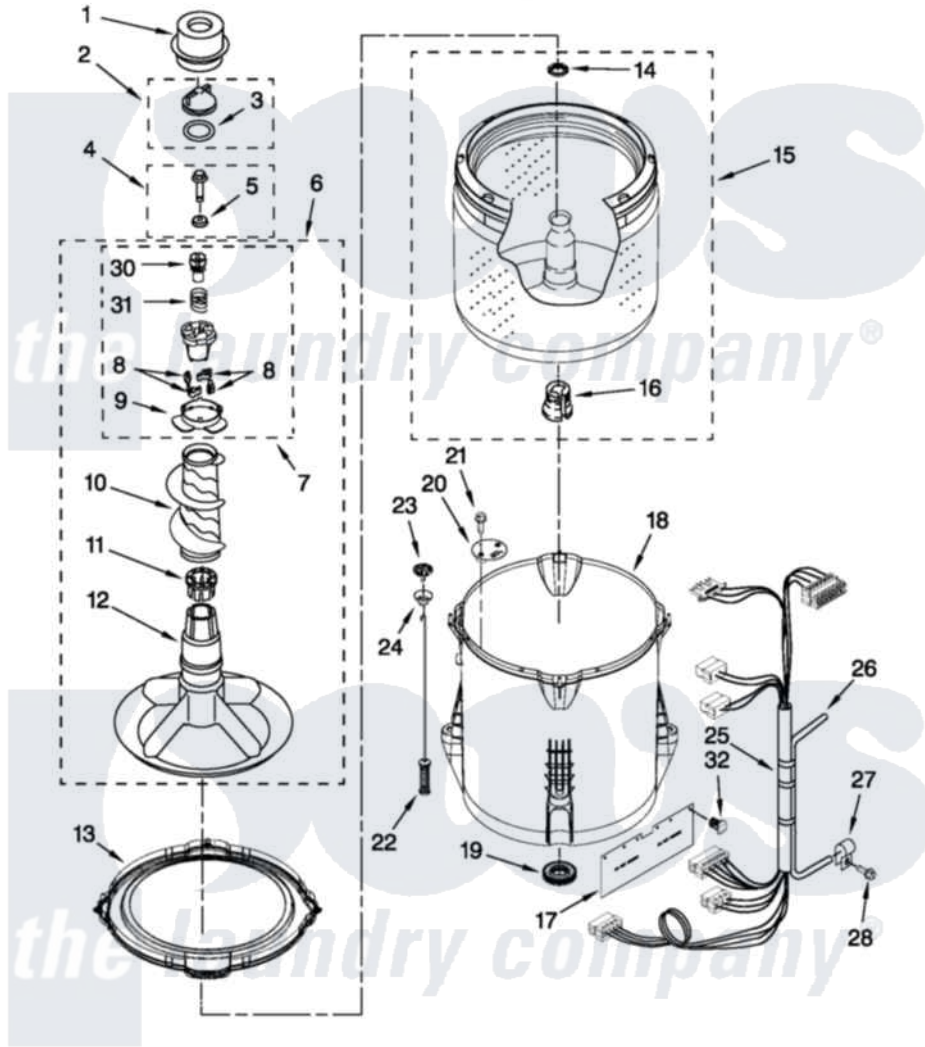

# Whirlpool 2DWTW4840YW0 03 - BASKET AND TUB PARTS

## BASKET AND TUB PARTS

For Model: 2DWTW4840YW0  
(White)

FOR ORDERING INFORMATION REFER TO PARTS PRICE LIST

W10451919

5

Whirlpool [Residential Whirlpool 2DWTW4840YW0 Washer Parts](#) Parts Diagram 03 - BASKET AND TUB PARTS  
Click on the part number to view part

Item	Original Part Number	Replaced By	Status	Part Description
1	<a href="#">8580006</a>			Dispenser, Fabric Softener
2	3354733	<a href="#">W10074580</a>		Cap, Barrier
3	<a href="#">W10072840</a>			Fabric Softener
4	<a href="#">W10003790</a>			Screw And Washer
5	<a href="#">3949550</a>			Washer
6	<a href="#">8578210</a>			Agitator, Complete Assembly
7	<a href="#">8537434</a>			Cam, Driven
8	3366877	<a href="#">80040</a>		Dog-Agitator
9	<a href="#">8055141</a>			Bearing-Driven Cam
10	<a href="#">8054468</a>			Auger, Agitator
11	<a href="#">8055228</a>			Spacer, Thrust
12	<a href="#">8578209</a>			Agitator, Complete Assembly
13	<a href="#">W10215108</a>			Ring, Tub
14	<a href="#">21366</a>			Nut, Spanner
15	W10358261	<a href="#">W10349185</a>		Basket
16	<a href="#">389140</a>			Tub Block, Basket Drive

17	<a href="#">W10339098</a>		Shield, Splash
18	W10238320	<a href="#">W10371566</a>	Tub-Outer
19	W10006371	<a href="#">W10324647</a>	Seal-Tub
20	<a href="#">W10215093</a>		Filter, Drain Pump
21	<a href="#">8533928</a>		Screw, 8-18 X 3/4
22	W10257088	<a href="#">W10349191</a>	Suspension
23	W10215136	<a href="#">W10440729</a>	Suspension
24	W10256551	<a href="#">W10440729</a>	Suspension
25	<a href="#">W10422646</a>		Harness, Lower
26	<a href="#">353244</a>		Hose, Pressure Switch
27	<a href="#">W10005430</a>		Clamp, Pressure Hose Retainer
28	8533943	<a href="#">W10109200</a>	Screw, Baffle Mounting
30	<a href="#">8533540</a>		Retainer, Spring
31	<a href="#">8055140</a>		Spring, Compression
32	<a href="#">W10429200</a>		Retainer, Push In