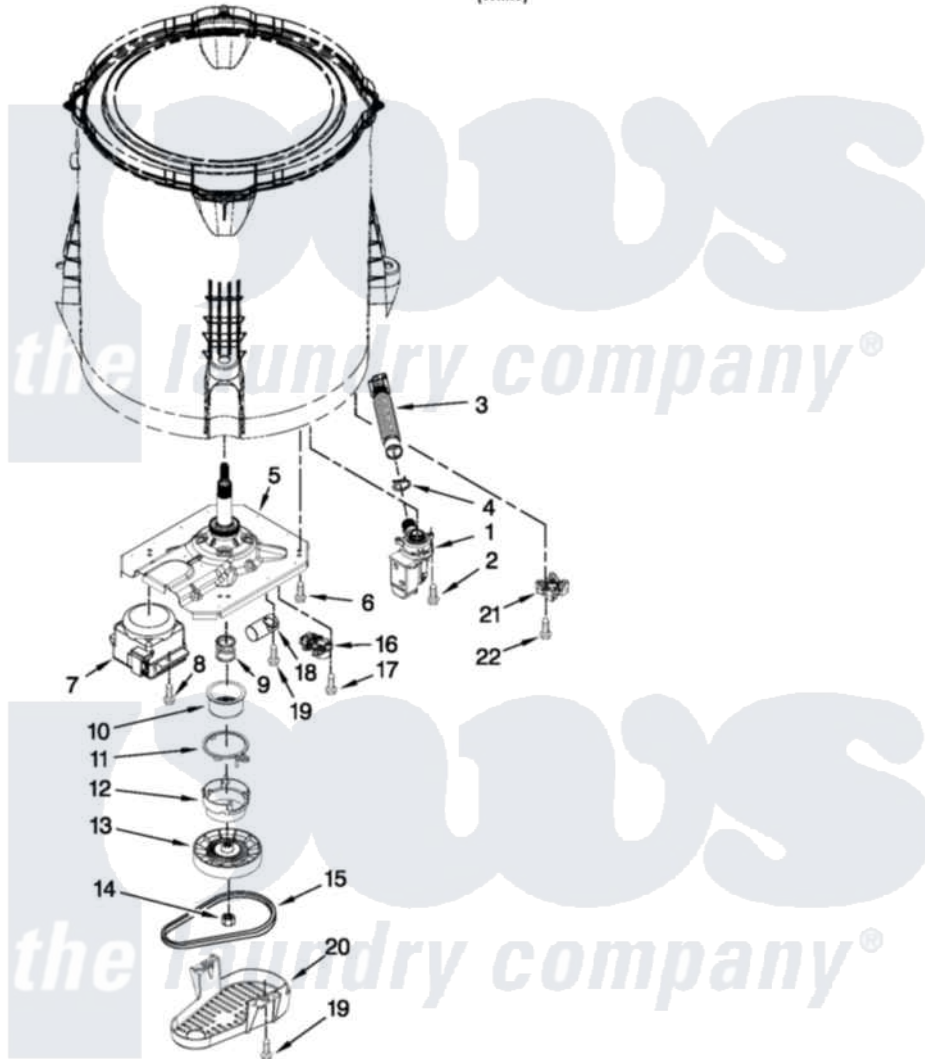

# Whirlpool 2DWTW4840YW0 04 - GEARCASE, MOTOR AND PUMP PARTS

## GEARCASE, MOTOR AND PUMP PARTS

For Model: 2DWTW4840YW0  
(White)

FOR ORDERING INFORMATION REFER TO PARTS PRICE LIST

7

W10451919

Whirlpool [Residential Whirlpool 2DWTW4840YW0 Washer Parts](#) Parts Diagram 04 - GEARCASE, MOTOR AND PUMP PARTS

[Click on the part number to view part](#)

Item	Original Part Number	Replaced By	Status	Part Description
1	<a href="#">W10297342</a>			Pump Assembly, Drain
2	<a href="#">W10004910</a>			Screw, 12-16 X 1-1/4
3	W10444123	<a href="#">W10215091</a>		Hose, Inner Drain Assembly
4	8317496	<a href="#">285655</a>		Clamp, Hose
5	W10006378	<a href="#">W10473144</a>		Gearcase Assembly
6	<a href="#">W10249633</a>			Screw, 7.2-1.6 X 30
7	<a href="#">W10249625</a>			Motor, Drive
8	W10094780	<a href="#">W10182109</a>		Screw-Kit
9	W10006382	<a href="#">W10315818</a>		Cam
10	W10006352	<a href="#">W10315818</a>		Cam
11	W10006353	<a href="#">W10315818</a>		Cam
12	W10006354	<a href="#">W10315818</a>		Cam
13	<a href="#">W10246453</a>			Pulley
14	<a href="#">W10163336</a>			Nut, Pulley
15	<a href="#">W10006388</a>			Belt, Drive
16	<a href="#">W10006355</a>			Actuator, Shift

17	<a href="#">9741052</a>	Screw, 6-32 X 1.00
18	<a href="#">W10006418</a>	Capacitor, Motor Run
19	<a href="#">357640</a>	Screw And Washer
20	<a href="#">W10006383</a>	Shield, Pulley Cover
21	<a href="#">W10238318</a>	Counterweight
22	<a href="#">W10238319</a>	Screw, 8-18 X 1.00