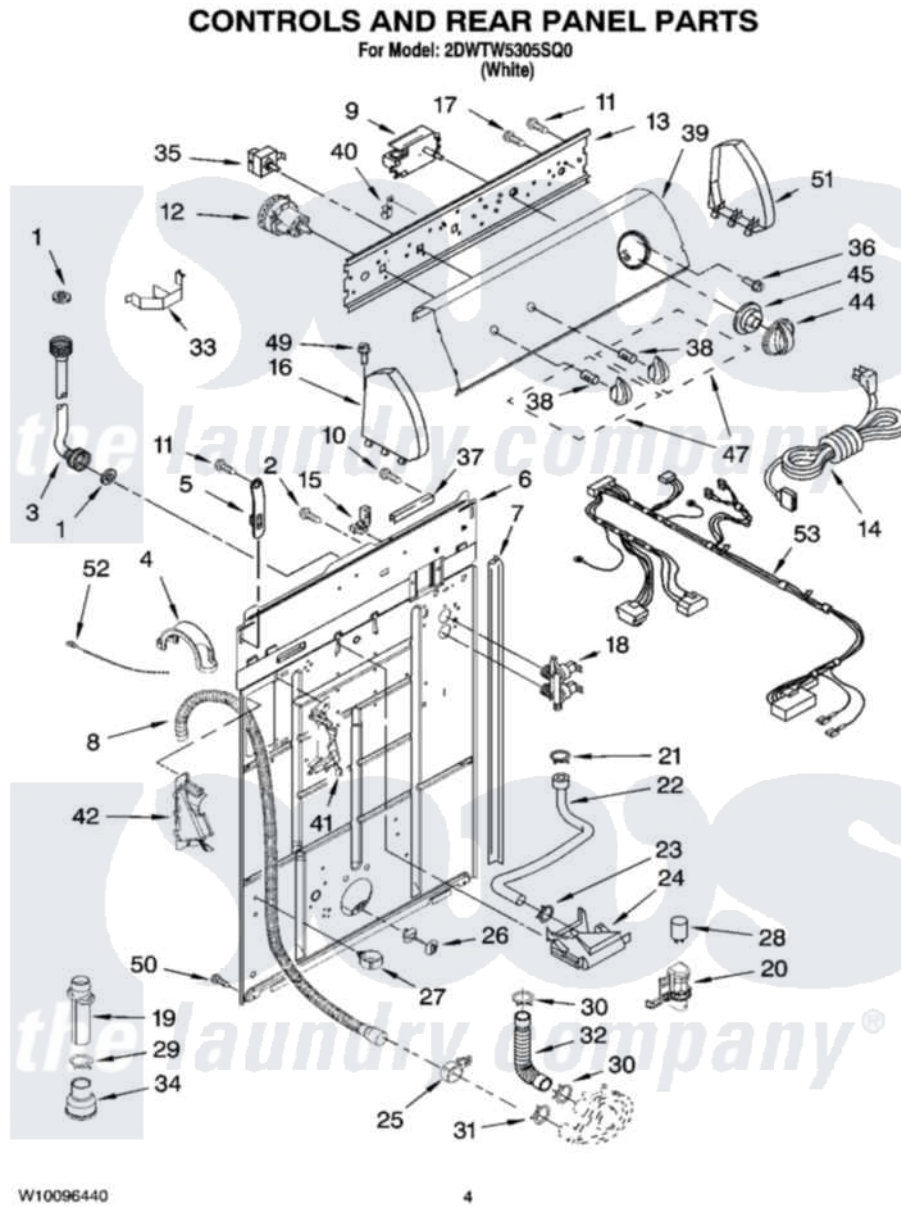

Whirlpool 2DWTW5305SQ0 02 - CONTROLS AND REAR PANEL PARTS

Whirlpool Residential Whirlpool 2DWTW5305SQ0 Washer Parts Parts Diagram 02 - CONTROLS AND REAR PANEL PARTS

Click on the part number to view part

Item	Original Part Number	Replaced By	Status	Part Description
1	3976300	16123		Washer Inlet-Hose Miscellaneous Parts Must be Ordered Separately.
2	9740848			Screw, Mixing Valve Mounting
3	8571377	89503		Hose-Inlet
"	8571378	89503		Hose-Inlet
4	8577378			U-Bend, Drain Hose
5	8568314			Strap, Console
6	8318015			Panel, Rear
7	62747			Pad, Rear Panel
8	8559374	W10096921		Drain Hose Assembly
9	3956203			Timer, Control
10	3351614			Screw, Gearcase Cover Mounting
11	90767			Screw, 8A X 3/8 HeX Washer Head Tapping
12	3366847	W10337780		Switch-WL

13	8544893		Bracket, Control
14	3956162	285800	Cord-Power
15	3952821	285777	Relief-Str
16	8271365	279962	Endcap
17	3400073		Screw, Ground
18	3952164	285805	Valve-Inlet
19	3363920	3363920A	Adapter
20	8318046		Clip, Capacitor
21	301958	596669	Clamp, Manifold
22	8541607	3357328	Hose, Vacuum Break
23	370450	596669	Clamp, Manifold
24	3347034		Break, Vacuum
25	8541668		Clamp, Hose
26	8519200		Support, Rear Panel
27	8541667		Clamp, Hose
28	8572717		Capacitor, Motor Start
29	285655		Clamp, Hose
30	3363366	616099	Clamp
31	8317496	285655	Clamp, Hose
32	3951449	285871	Hose
33	8055003		Clip, Harness And Pressure Switch
34	8577375		Coupling, Drain Hose
35	661614		Switch, Water Temperature
36	3400818		Screw, Timer Mounting
37	303294	3367669	Protector, Edge
38	8536939		Clip, Knob
39	W10086270		Panel, Console
40	8317975		Restraint, Harness
41	8541669		Bucket, Drain Hose
42	8541658		Bucket, Drain Hose
44	8566022		Knob, Timer
45	8566018		Dial,
47	8565944		Knob, Control
49	388326		Screw, 8-18 X 1.25
50	62863	3390631	Screw, 10-16 X 3/8
51	8271359	279962	Endcap
52	3347868	W10339879	Tie, Cable
53	3956701		Harness, Wiring