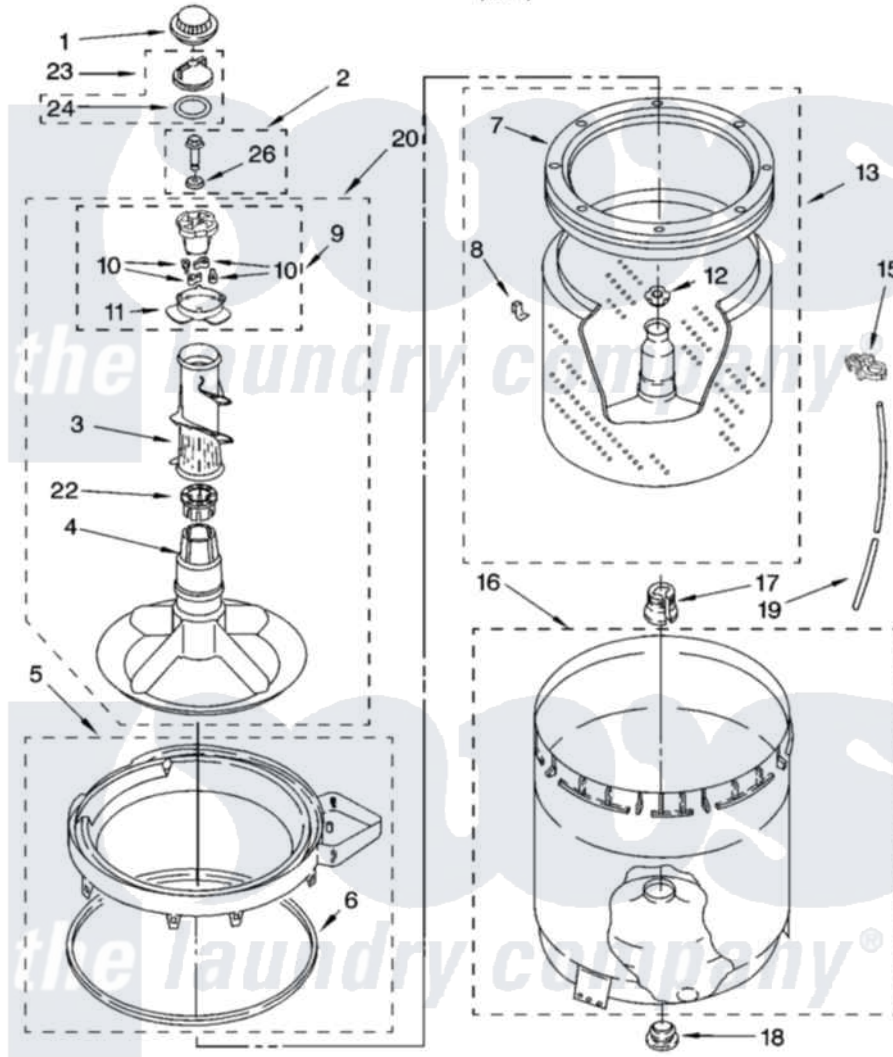

Whirlpool 2DWTW5305SQ0 03 - AGITATOR, BASKET AND TUB PARTS

AGITATOR, BASKET AND TUB PARTS

For Model: 2DWTW5305SQ0
(White)

W10096440

6

Whirlpool [Residential Whirlpool 2DWTW5305SQ0 Washer Parts](#) Parts Diagram 03 - AGITATOR, BASKET AND TUB PARTS

[Click on the part number to view part](#)

Item	Original Part Number	Replaced By	Status	Part Description
1	3355758			Cap, Agitator
2	358237			Screw And Washer
3	3349019			Auger, Agitator
4	3350830			Agitator
5	3360611			Tub Ring And Gasket Assembly
6	3359586			Gasket, Tub Ring
7	3956205			Balance Ring
8	8519815			Clip, Balance Ring
9	3363663	285811		Cam-Agitator
10	3366877	80040		Dog-Agitator
11	3363661			Bearing, Driven Cam
12	21366			Nut, Spanner
13	3956206	3956207		Basket And Balance Ring
15	2219077			Clip, Pressure Switch Hose
16	63125			Tub

17	389140		Tub Block, Basket Drive
18	383727		Gasket, Centerpodt
19	3347780	353244	Hose, Pressure Switch
20	3350829	285574	Large Ring
22	3350389	285587	Washer
23	3354733	W10074580	Cap, Barrier
24	3348855	W10072840	Fabric Softener
26	3949550		Washer