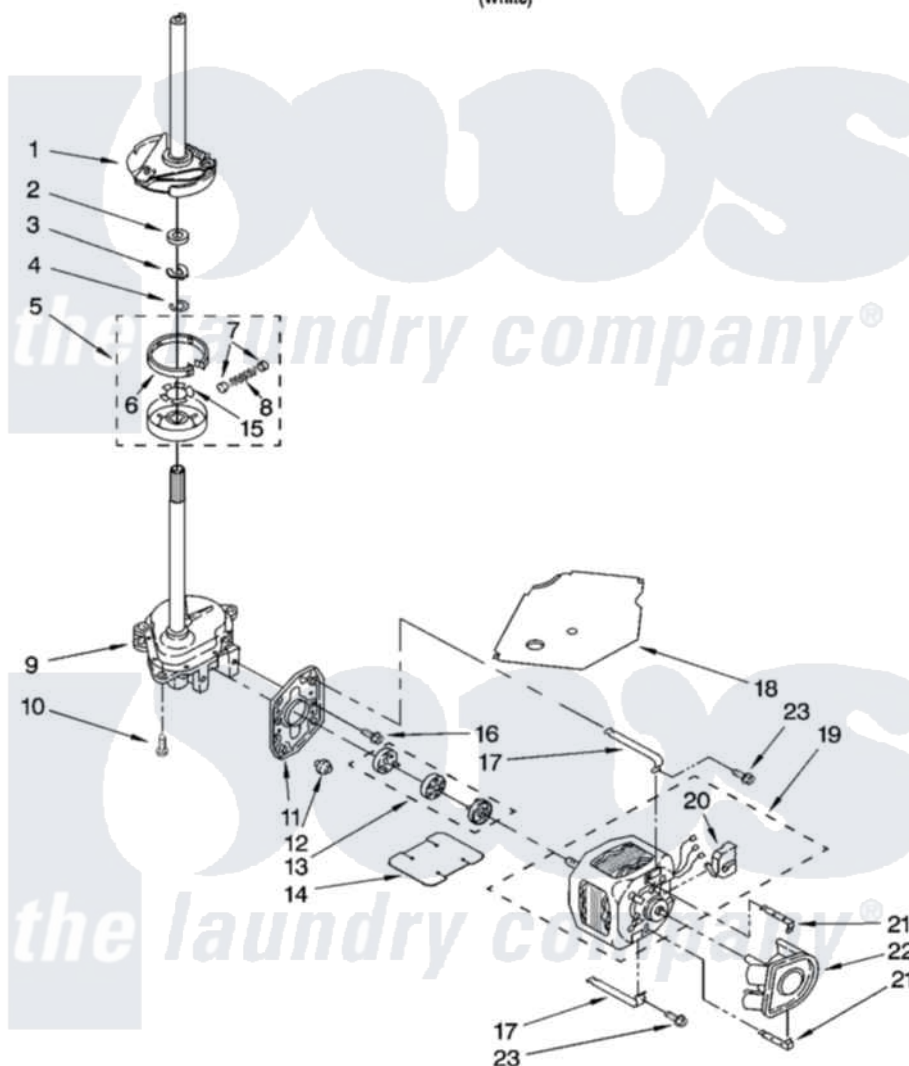

Whirlpool 2DWTW5305SQ0 04 - BRAKE, CLUTCH, GEARCASE, MOTOR AND PUMP PARTS

BRAKE, CLUTCH, GEARCASE, MOTOR AND PUMP PARTS

For Model: 2DWTW5305SQ0
(White)

W10096440

8

Whirlpool [Residential Whirlpool 2DWTW5305SQ0 Washer Parts](#) Parts Diagram 04 - BRAKE, CLUTCH, GEARCASE, MOTOR AND PUMP PARTS
Click on the part number to view part

Item	Original Part Number	Replaced By	Status	Part Description
1	388951	285792		Basketdrive
2	63292			Washer, Spin Tube Thrust
3	62697	W10080230		Ring, Spin Tube Support
4	63283	285353		Ring
5	3951311	285785		Clutch
6	3951308	285790		Lining
7	62646			Cap, Clutch Spring
8	3946792			Spring And Damper Assembly
9	3363361	3363395		Gearcase
10	3357334	3400516		Screw Anti-Rattle
11	62611			Plate, Motor Mount To Gearcase
12	62691			Grommet, Motor
13	285753	285753A		Coupling
14	3946532			Shield, Motor

15	3355454		Clip, Main Drive
16	3400516		Screw Anti-Rattle
17	3349637	W10086010	Retainer, Motor
18	3362089		Shield, Tub To Motor
19	3946896		Motor, Main Drive
20	8529896		Switch, Main Drive Motor
21	8546127		Retainer, Pump
22	3363394		Pump
23	3387485	273556	Screw, 10-16 X 5/8