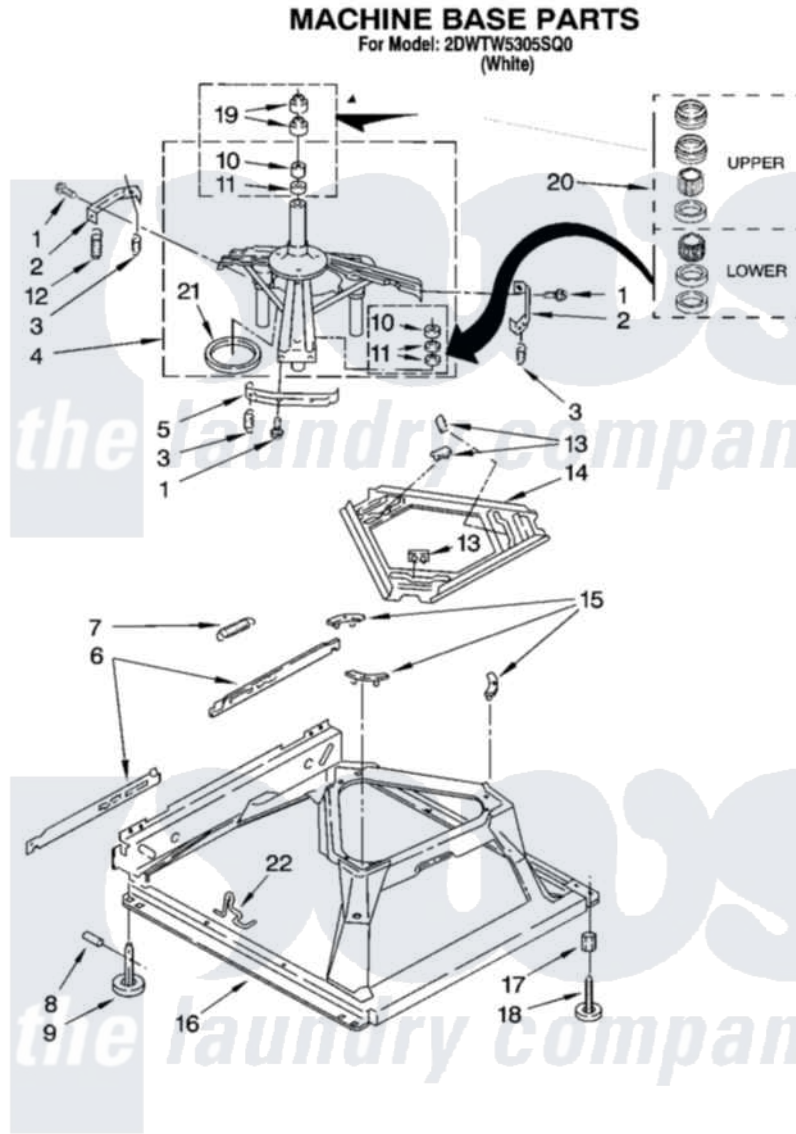

Whirlpool 2DWTW5305SQ0 05 - MACHINE BASE PARTS

9

W10096440

Whirlpool [Residential Whirlpool 2DWTW5305SQ0 Washer Parts](#) Parts Diagram 05 - MACHINE BASE PARTS
Click on the part number to view part

Item	Original Part Number	Replaced By	Status	Part Description
1	3400076			Screw, Bracket Mounting
2	64067			Bracket, Spring Outer
3	63907			Spring, Suspension
4	8575214	280184		Support
5	64065			Bracket, Spring Outer
6	63466			Link, Leveling Mechanism
7	62597	8316845		Spring
8	62837			Pin, Knurled
9	62596	285244		Feet-Leveling
10	8546455			Bearing, Centerpost
11	357409	359449		Seal, Agitator Shaft
12	388492	W10250667		Spring, Counterweight
13	62568	285219		Pad
14	3946509			Plate, Suspension
15	3363660	285744		Pad
16	3946512	285771		Base

17	3359452		Nut, Lock
18	W10001130		Foot, Leveling
19	356934	8577376	Seal, Centerpost
20	285203		Centerpost Bearing Kit
21	63134		Ring, Sound Deadening
22	63806	W10145155	Retainer, Suspension Spring