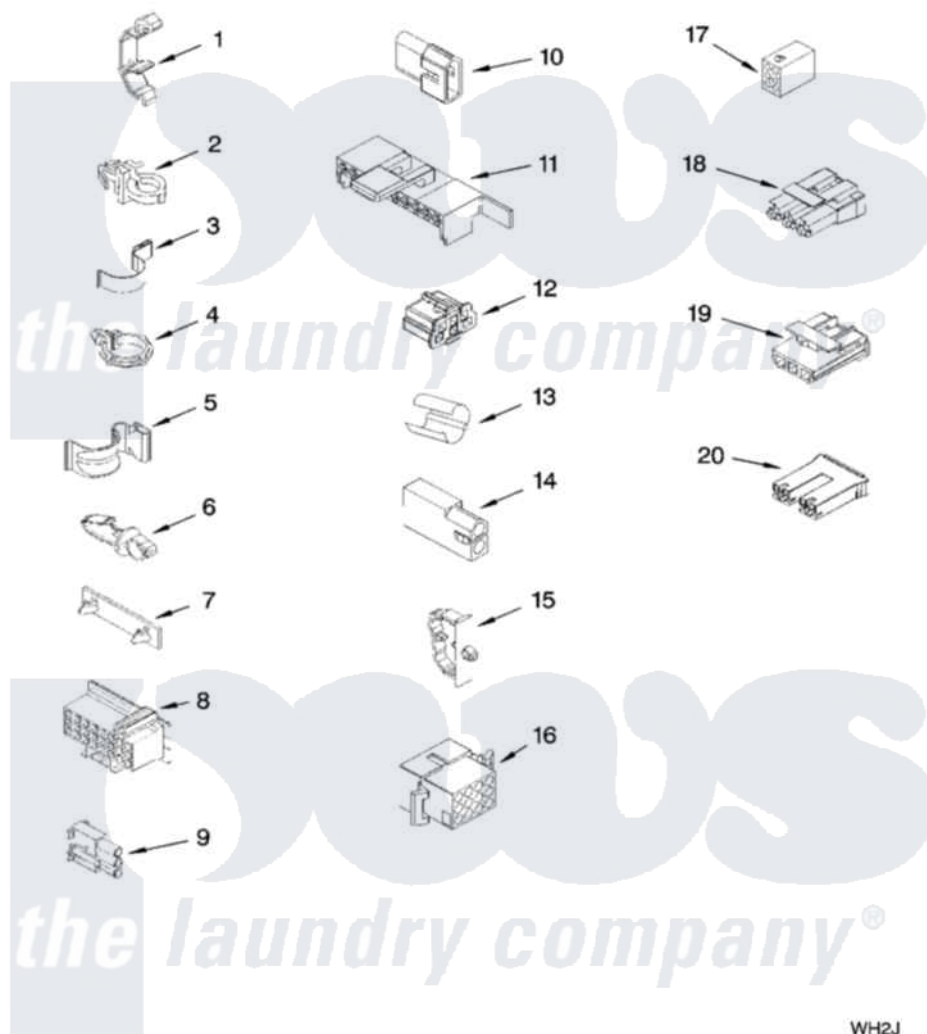

Whirlpool 2DWTW5305SQ0 06 - WIRING HARNESS PARTS

WIRING HARNESS PARTS

For Model: 2DWTW5305SQ0
(White)

W10096440

10

WH2J

Whirlpool [Residential Whirlpool 2DWTW5305SQ0 Washer Parts](#) Parts Diagram 06 - WIRING HARNESS PARTS
Click on the part number to view part

Item	Original Part Number	Replaced By	Status	Part Description
1	3349557			Retainer, Harness
2	388498		Not Available	Clip, Harness
3	3347812	8528351		Clip
4	3352501	8559320		Restraint, Hose
5	90016			Clip, Pressure Switch Hose
6	3390496	8281256		Clip, Harness
7	389379			Retainer, Side To Feature Panel
8	3948614			Disconnect Block
"	352089			Timer, Block Disconnect
9	62889			Receptacle, Terminal
10	353424			Plug, Terminal
11	62505			Block, Disconnect
12	3347243			Block, Disconnect
13	63523			Harness, Protector
14	717252			Receptacle, Terminal
15	3352944			Clip, Harness

16	3390423		Not Available	Block, Disconnect (12-Way) (Timer) (Use Term. 94613)
17	3347730		Not Available	Receptacle, (6-Way) (Use Term. 94613)
18	3948617	2172937		Connector
19	3360056			Connector
20	3354925			Block, Connector
"	3354926			Block, Connector