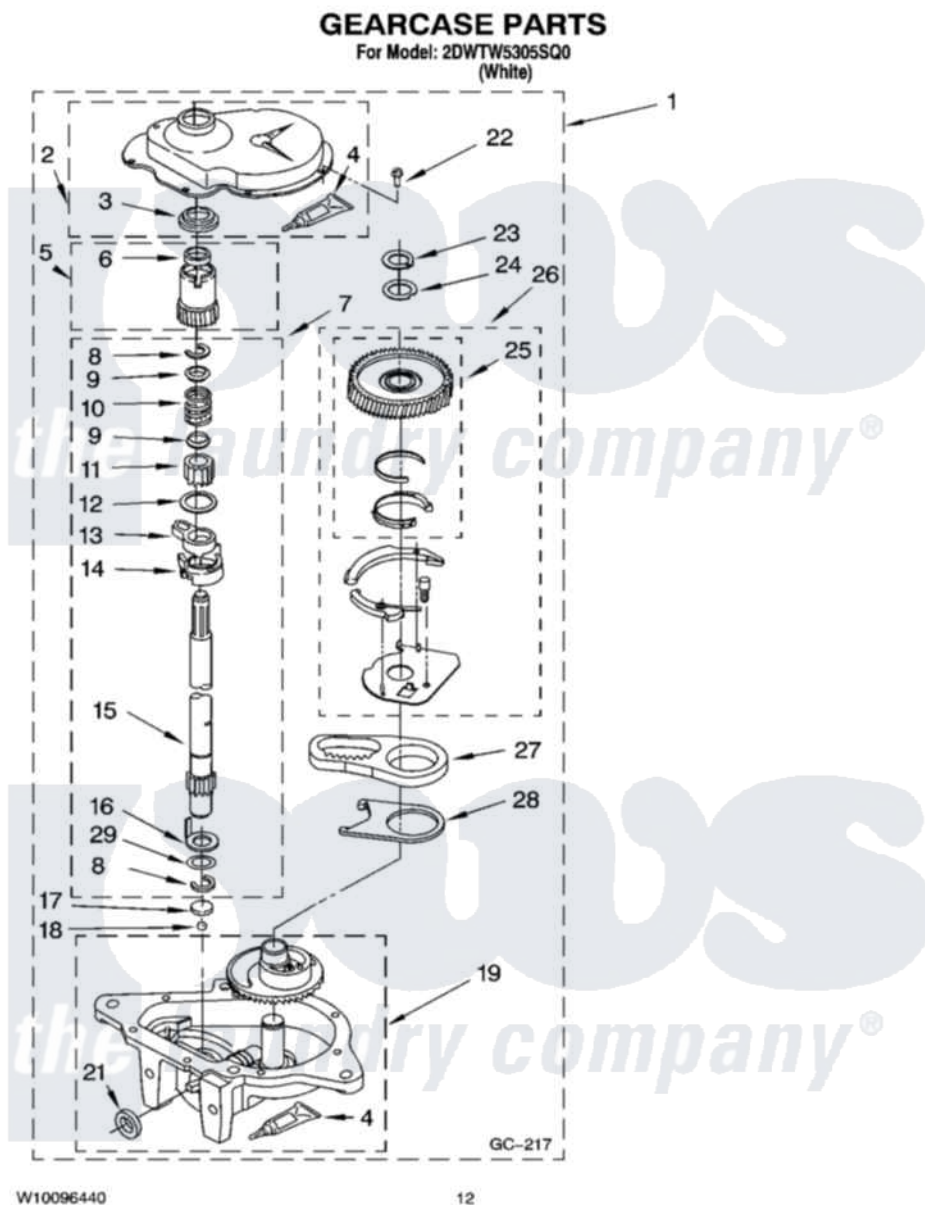

Whirlpool 2DWTW5305SQ0 07 - GEARCASE PARTS

Whirlpool [Residential Whirlpool 2DWTW5305SQ0 Washer Parts](#) Parts Diagram 07 - GEARCASE PARTS
Click on the part number to view part

Item	Original Part Number	Replaced By	Status	Part Description
1	3363361	3363395		Gearcase
2	285202			Cover, Gearcase
3	3349985			Seal, Gearcase Cover
4	285195			Sealer Sealer, Gasket
5	63320	285362		Gear and Pinion
6	356427			Seal, Spin Pinion
7	389387			Shaft, Agitator
8	90369		Not Available	Ring, Retaining (2)
9	62677			Retainer, Spring
10	62676			Spring, Agitator
11	63273	285509		Shaft, Agitator
12	62619			Washer, Agitator Gear
13	62580	285206		Cam-Agitator
14	62581	285206		Cam-Agitator
15	285509			Shaft, Agitator
16	62618			Washer, Cam Thrust

17	16018	285205	Bearing
18	85529	285205	Bearing
19	3366851	3363395	Gearcase
21	285352		Seal Kit, Thrust Plug
22	3351614		Screw, Gearcase Cover Mounting
23	3362552	285765	Ring-Retr
24	285735	285766	Washer Kit, Thrust
25	3348567	W102333584	Gear-Spin
26	285595		Neutral Assembly
27	3349296	8546456	Rack, Connecting
28	62621		Actuator, Shift
29	388815		Washer, Intermediate 1 3976263 Miscellaneous Parts Bag 2 3976300 Washer, Inlet Hose 3 3366913 Clamp, Hose