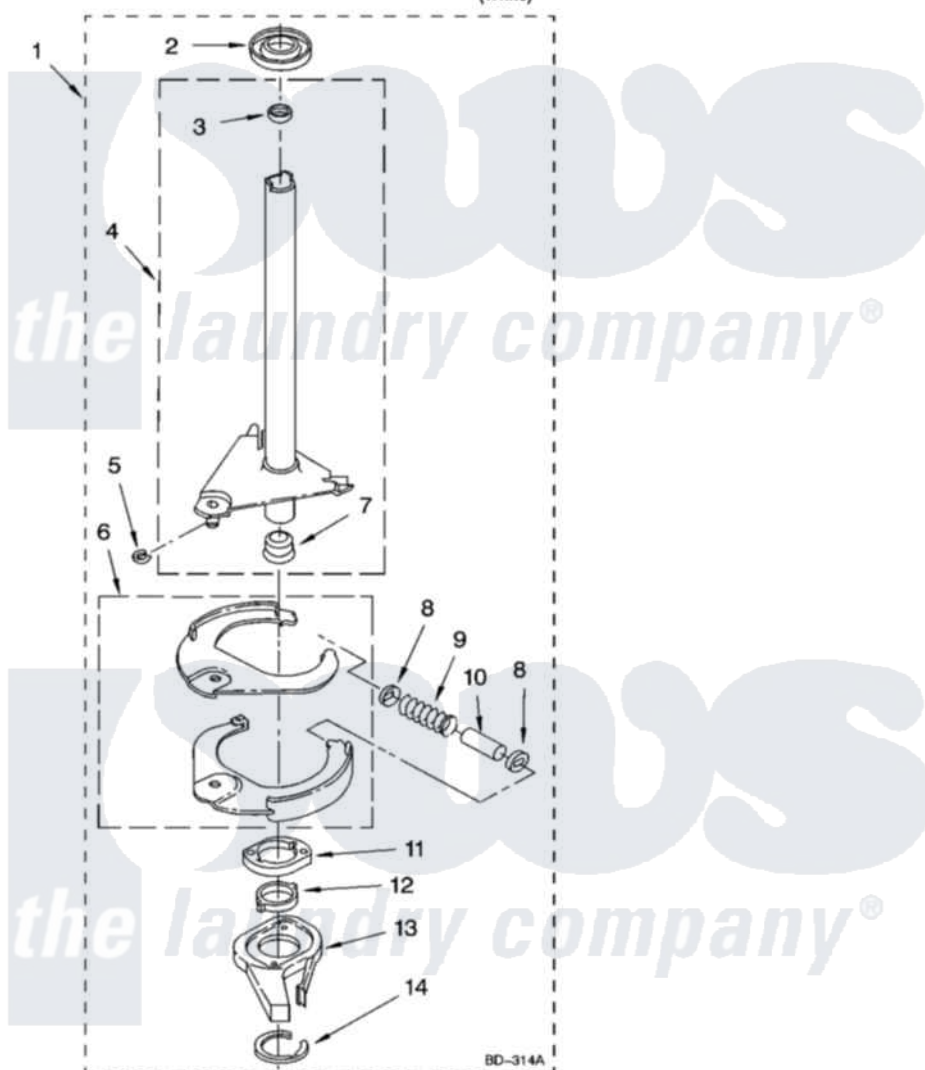

Whirlpool 2DWTW5305SQ0 08 - BRAKE AND DRIVE TUBE PARTS,
OPTIONAL PARTS (NOT INCLUDED)

BRAKE AND DRIVE TUBE PARTS

For Model: 2DWTW5305SQ0
(White)

13

W10096440

Whirlpool [Residential Whirlpool 2DWTW5305SQ0 Washer Parts](#) Parts Diagram 08 - BRAKE AND DRIVE TUBE PARTS, OPTIONAL PARTS (NOT INCLUDED)

[Click on the part number to view part](#)

Item	Original Part Number	Replaced By	Status	Part Description
1	388951	285792		Basketdrive
2	62658			Ring, Thrust
3	356427			Seal, Spin Pinion
4	64027	64208		Tube-Spin
5	64035	W10083190		Ring, Retaining
6	64232	285438		Shoe-Brake
7	62703	8546462		"T" Bearing, Spin Tube
8	3353956	285658		Sleeve
9	62647		Not Available	Spring, Brake
10	3355360	285658		Sleeve
11	661516	8546461		Cam, Brake Release
12	63022			Sleeve, Cam
13	64194	285790		Lining
14	90368	W10083200		Ring, Retaining
"	BLANK		Not Available	Following Parts Not Illustrated

"	285208		Lubricant
	72017		Paint, Touch-Up
"	350938		Paint, Pressurized Spray B
"	350930		Paint, Pressurized Spray B
"	799344		Paint, Touch-Up)
"	BLANK	Not Available	OIL
"	350572		Oil
"	BLANK	Not Available	LUBRICANT
"	285208		Lubricant
"	BLANK	Not Available	SEALER
"	285195		Sealer Sealer, Gasket
"	BLANK	Not Available	ACCESSORY PARTS
"	63580		Dispenser, Fabric Softener
"	367031		Water System Parts
"	280129	280129A	Break-Sphn
"	280130	280130A	Adapter
"	280131	40922	Hose