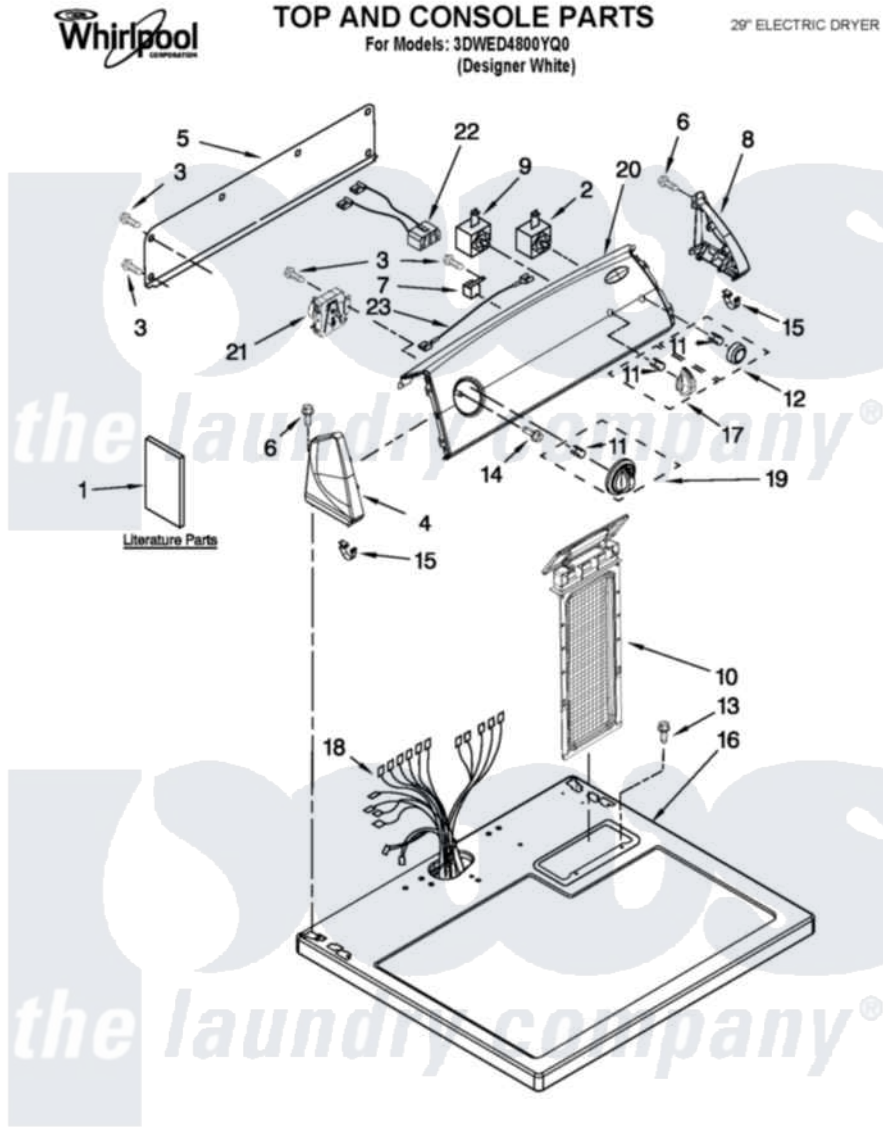

Whirlpool 3DWED4800YQ0 01 - TOP AND CONSOLE PARTS

FOR ORDERING INFORMATION REFER TO PARTS PRICE LIST

2-12 Litho in U.S.A. (LT) (psw)

1

Part No. W10481537 Rev. A

Whirlpool [Residential Whirlpool 3DWED4800YQ0 Dryer Parts](#) Parts Diagram 01 - TOP AND CONSOLE PARTS
 Click on the part number to view part

Item	Original Part Number	Replaced By	Status	Part Description
1	W10454268		Not Available	INSTRUCTIONS, INSTALLATION
"	W10454267		Not Available	USE & CARE GUIDE
"	W10185985		Not Available	Wiring Diagram
2	W10112668			Switch, Push-To-Start
3	693995			Screw, Hex Head
4	8566035	8565957		Cap, End
5	W10103406			Panel, Rear Console
6	3348629	90767		Screw, 8A X 3/8 HeX Washer Head Tapping
7	3952439			Buzzer, Mini
8	8566032	8565954		Cap, End
9	3399639			Switch, Rotary Temperature
10	8557857			Screen, Lint
11	8536939			Clip, Knob
12	W10034790			Knob, Push-To-Start
13	688082	487210		Screw, For Mtg. Service

13	000903	407440	Capacitor
14	8533974	4331106	Screw, No.10-32 X 7/16
15	8312709		Clip-Console
16	8559800	8563663	Top
17	W10034380		Knob, Control
18	W10386312		Harness, Wiring
19	W10034750		Timer Knob Assembly
20	W10464658		Control Panel And Bracket Assembly
21	W10463293		Timer Assembly
22	8539893		Wire, Jumper
23	3401684		Jumper, Wire