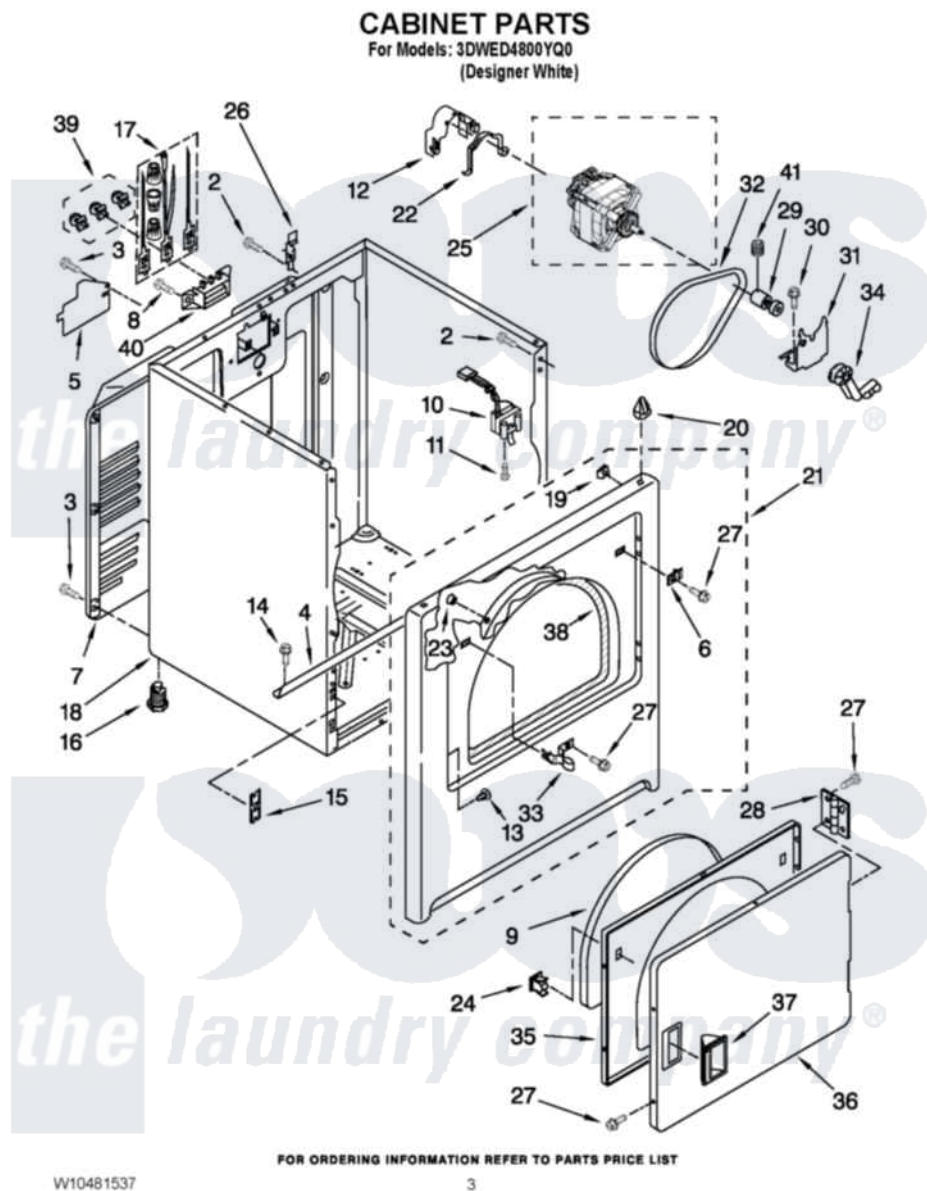

Whirlpool 3DWED4800YQ0 02 - CABINET PARTS

Whirlpool Residential Whirlpool 3DWED4800YQ0 Dryer Parts Parts Diagram 02 - CABINET PARTS
Click on the part number to view part

Item	Original Part Number	Replaced By	Status	Part Description
2	343641	681414		Screw, 10AB X 1/2
3	693995			Screw, Hex Head
4	W10236073			Bracket, Cabinet
5	3396795			Cover, Terminal Block
6	3403630			Plug, Strike Hole
7	3396805	280043		Panel-Rear
8	3393008	308685		Side Trim)
9	3405246			Seal, Door Push-To-Start
10	3406109	3406107		Door Switch Assembly
11	697773	3395530		Screw
12	3404162			Clamp, Motor
13	3404413			Plug, Hinge Hole
14	3390631			Screw, 10-16 X 3/8
15	3394083			Clip, Front Panel
16	3392100	49621		Feet-Leveling
NI	279810			Foot-Optional

17	279318		Terminal Tinned And Brass Panel
18	8530603	8533643	Cabinet
19	98234		Clip, U-Bend
20	8066092		Lock, Front Top
21	W10224853		Front Panel Assembly
22	W10121316		Plug, Multivent
23	685203	279220	Clip
24	3389441		Door Catch Assembly
25	W10289660	W10416572	Motor-Drve
26	8066217		Hinge, Top
27	342055	488627	Screw
28	W10362431		Hinge And Pin Assembly
29	685064		Pulley, 50 Hz
30	3400500		Bolt, 3405245 5/16-18 X 3/4
31	348780		Base, Motor
32	W10131364	341241	Belt
33	3403431		Strike, Panel
34	691366		Idler And Pulley Assembly
35	3402341		Door, Inner
36	3402335		Door, Front
37	8566059		Handle, Door
38	3406129		Seal And Bearing Assembly
39	279393		Terminal Block Screw Kit
40	3397659		Block, Terminal
41	690046	Not Available	SCREW, SET 1/4 - 28 X 3/8