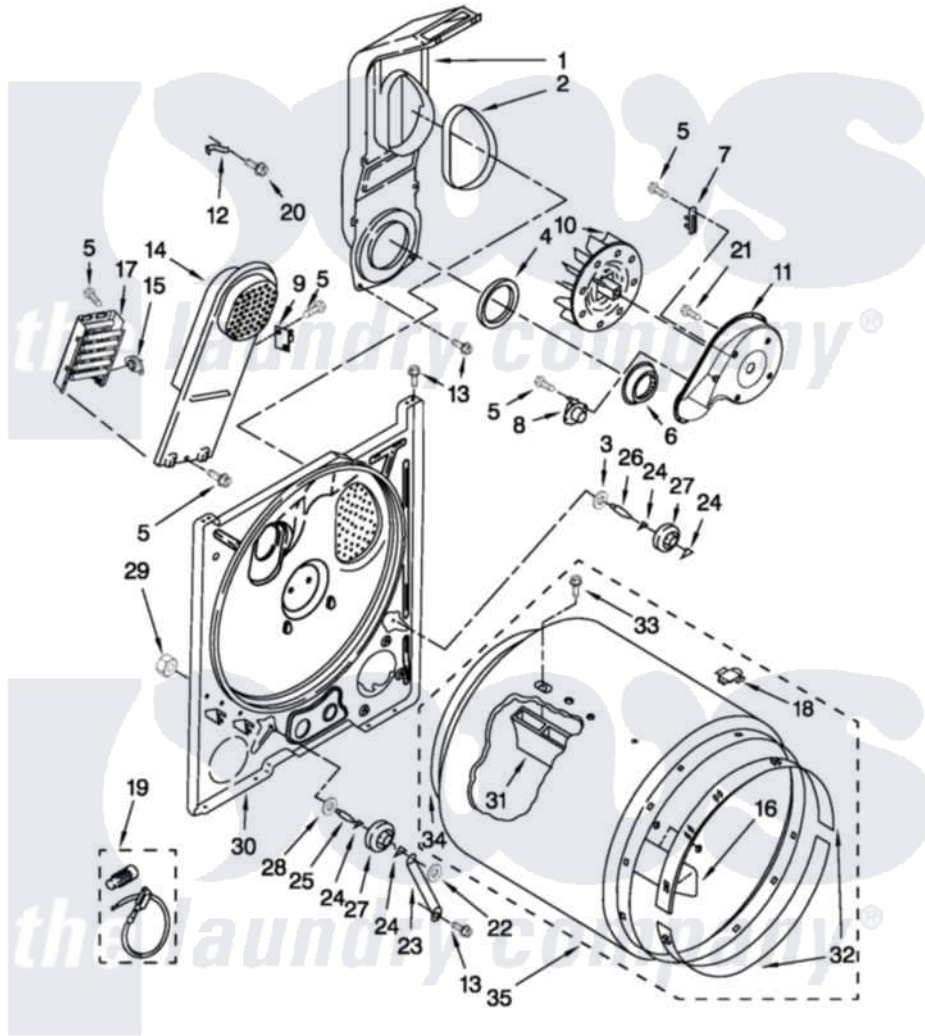

# Whirlpool 3DWED4800YQ0 03 - BULKHEAD PARTS

## BULKHEAD PARTS

For Models: 3DWED4800YQ0  
(Designer White)

FOR ORDERING INFORMATION REFER TO PARTS PRICE LIST

W10481537

5

Whirlpool [Residential Whirlpool 3DWED4800YQ0 Dryer Parts](#) Parts Diagram 03 - BULKHEAD PARTS  
Click on the part number to view part

Item	Original Part Number	Replaced By	Status	Part Description
1	<a href="#">348368</a>			Lint Chute Assembly
2	<a href="#">339956</a>			Seal, Air Duct To Bulkhead
3	<a href="#">3388703</a>			Washer, Support
4	<a href="#">347139</a>			Seal, Lint Chute
5	<a href="#">90767</a>			Screw, 8A X 3/8 HeX Washer Head Tapping
6	<a href="#">696302</a>			Shield, Exhaust
7	<a href="#">3392519</a>			Thermal Limiter
8	<a href="#">3387137</a>			Thermostat, Internal-Bias
9	3977393	<a href="#">279816</a>		Cutoff-Tml
10	<a href="#">694089</a>			Wheel, Blower
11	<a href="#">8577230</a>			Housing, Blower
12	3398161			CLIP
13	343641	<a href="#">681414</a>		Screw, 10AB X 1/2
14	<a href="#">8541818</a>			Box, Heater
15	<a href="#">3977767</a>			Thermostat, High Limit 250 F
16	<a href="#">3403636</a>			Baffle, Drum

17	3403585	<a href="#">279838</a>	Element
18	<a href="#">8066086</a>		Plug, Drum Hole
19	<a href="#">279457</a>		Wire Kit, Terminal
20	<a href="#">489463</a>		Screw, 8-18 X 1/16
21	3390647	<a href="#">488729</a>	Screw
22	<a href="#">90296</a>		Nut, Push On
23	<a href="#">3976434</a>		Bracket, Support Shaft
24	<a href="#">690997</a>		Washer, Thrust
25	<a href="#">W10359270</a>		Shaft, Drum Roller Threads
26	<a href="#">W10359269</a>		Shaft, Drum Roller Threads
27	3397590	<a href="#">349241T</a>	Support
28	<a href="#">348197</a>		Washer, Support
29	<a href="#">W10298789</a>		Nut, Push-In
30	<a href="#">3403410</a>		Bulkhead
31	<a href="#">692490</a>		Baffle, Drum
32	692526	<a href="#">279441</a>	BeaRng-Rng
33	<a href="#">W10219342</a>		Screw, Baffle Mounting
34	W10352407	<a href="#">279857</a>	Seal
35	<a href="#">695587</a>		Drum Assembly