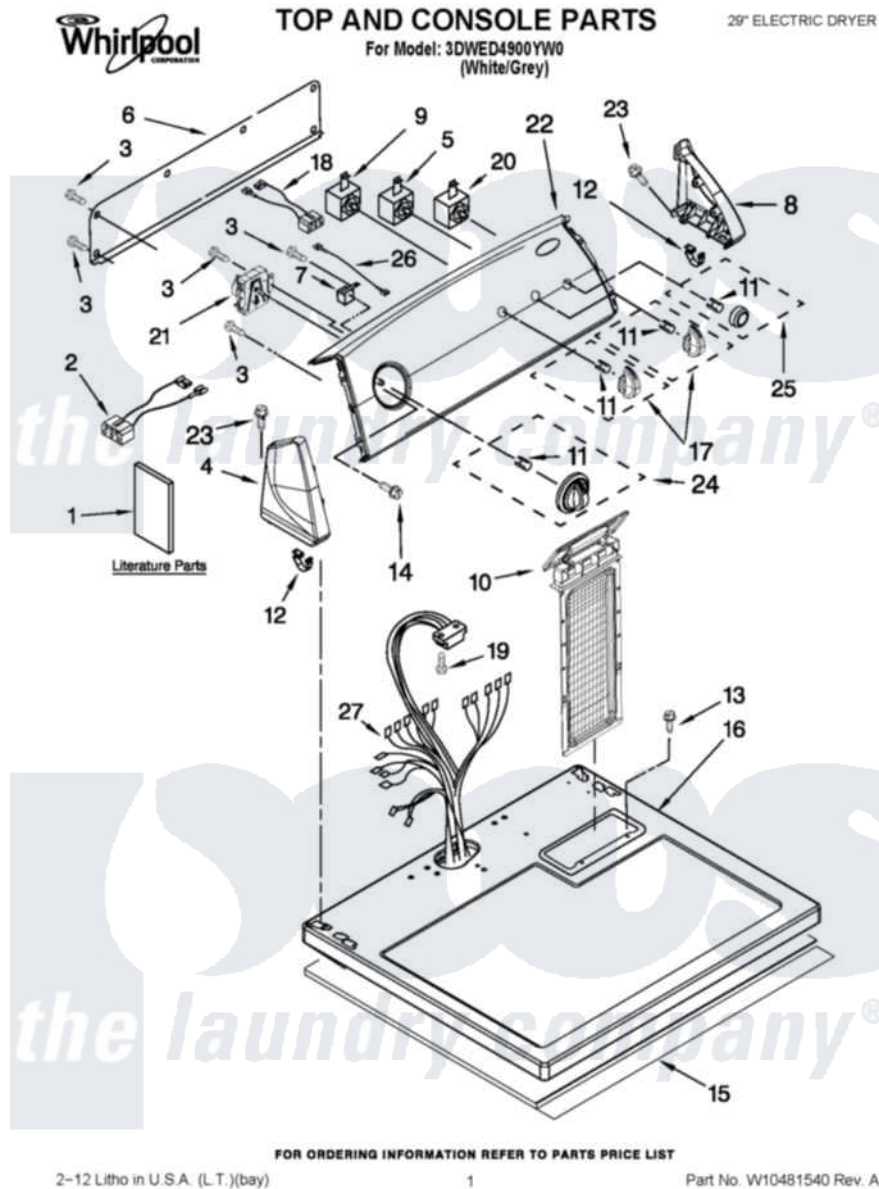

Whirlpool 3DWED4900YW0 01 - TOP AND CONSOLE PARTS

Whirlpool [Residential Whirlpool 3DWED4900YW0 Dryer Parts](#) Parts Diagram 01 - TOP AND CONSOLE PARTS
 Click on the part number to view part

Item	Original Part Number	Replaced By	Status	Part Description
1	W10454268		Not Available	INSTRUCTIONS, INSTALLATION
"	W10454267		Not Available	USE & CARE GUIDE
"	8578889		Not Available	Wiring Diagram
2	W10113080			Wire, Jumper
3	693995			Screw, Hex Head
4	8566035	8565957		Cap, End
5	3405156			Switch, Rotary
6	W10103406			Panel, Rear Console
7	3952439			Buzzer, Mini
8	8566032	8565954		Cap, End
9	3399639			Switch, Rotary Temperature
10	8557857			Screen, Lint
11	8536939			Clip, Knob
12	8312709			Clip-Console
13	688983	487240		Screw, For Mtg. Service Capacitor

14	8533974	4331106	Screw, No.10-32 X 7/16
15	W10123956		Dampening Panel
16	8559800	8563663	Top
17	W10034380		Knob, Control
18	3396029	8539893	Wire, Jumper
19	343641	681414	Screw, 10AB X 1/2
20	W10112668		Switch, Push-To-Start
21	8299769	W10116281	Timer
22	W10464677		Control Panel And Bracket Assembly
23	3348629	90767	Screw, 8A X 3/8 HeX Washer Head Tapping
24	W10034750		Timer Knob Assembly
25	W10034790		Knob, Push-To-Start
26	3397695		Wire, Jumper
27	W10386312		Harness, Wiring