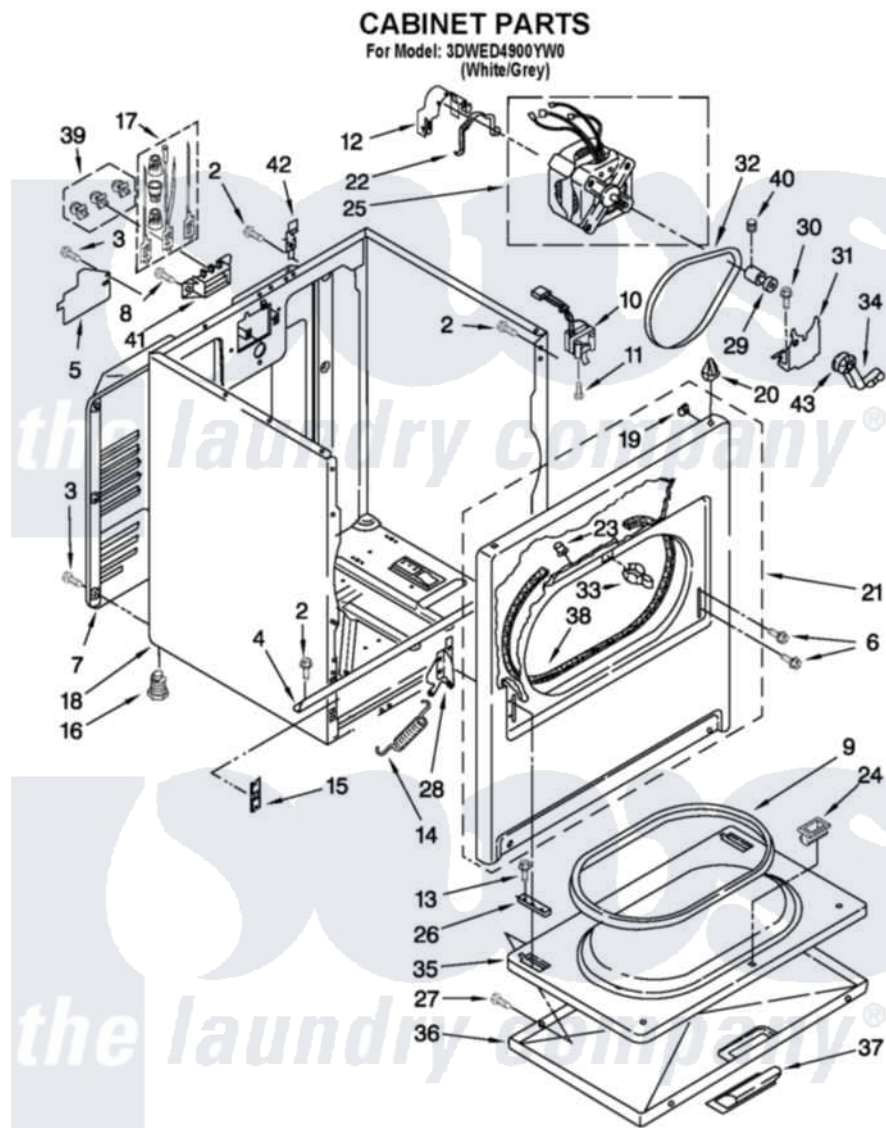

Whirlpool 3DWED4900YW0 02 - CABINET PARTS

FOR ORDERING INFORMATION REFER TO PARTS PRICE LIST

W10481540

3

Whirlpool [Residential Whirlpool 3DWED4900YW0 Dryer Parts](#) Parts Diagram 02 - CABINET PARTS
Click on the part number to view part

Item	Original Part Number	Replaced By	Status	Part Description
2	3390631			Screw, 10-16 X 3/8
3	693995			Screw, Hex Head
4	W10236073			Bracket, Cabinet
5	3396795			Cover, Terminal Block
6	342043	486146		Screw
7	3396805	280043		Panel-Rear
8	3390631			Screw, 10-16 X 3/8
9	3390731			Seal, Door
10	3406109	3406107		Door Switch Assembly
11	697773	3395530		Screw
12	3404162			Clamp, Motor
13	3357011	308685		Side Trim)
14	W10041960			Spring, Door
15	3394083			Clip, Front Panel
16	3392100	49621		Feet-Leveling
NI	279810			Foot-Optional

17	279318		Terminal Tinned And Brass Panel
18	8530603	8533643	Cabinet
19	98234		Clip, U-Bend
20	8066092		Lock, Front Top
21	695620	279443	Panel
22	W10121316		Plug, Multivent
23	685203	279220	Clip
24	3389441		Door Catch Assembly
25	W10289660	W10416572	Motor-Drve
26	337189		Clip, Hinge
27	342055	488627	Screw
28	8066056		Hinge, Door
"	8066057		Hinge, Door
29	685064		Pulley, 50 Hz
30	3400500		Bolt, 3405245 5/16-18 X 3/4
31	348780		Base, Motor
32	W10131364	341241	Belt
33	696144	279570	Latch
34	691366		Idler And Pulley Assembly
35	695737		Door, Rear
36	3393549		Door, Front
37	W10095180		Handle, Door
38	3406129		Seal And Bearing Assembly
39	279393		Terminal Block Screw Kit
40	690046	Not Available	SCREW, SET 1/4 - 28 X 3/8
41	3397659		Block, Terminal
42	8066217		Hinge, Top
43	691362		Idler Pulley And Bearing Assembly