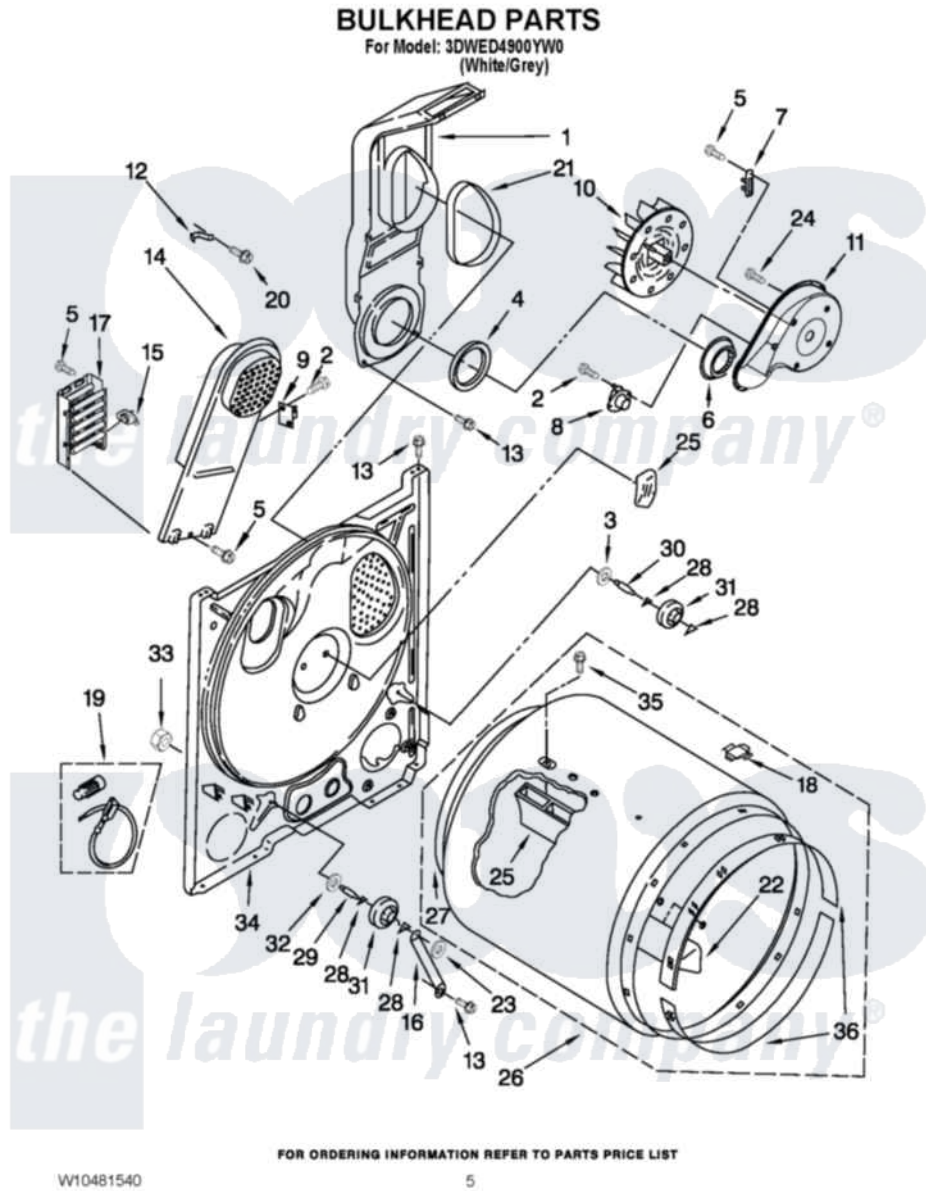

Whirlpool 3DWED4900YW0 03 - BULKHEAD PARTS

Whirlpool [Residential Whirlpool 3DWED4900YW0 Dryer Parts](#) Parts Diagram 03 - BULKHEAD PARTS
Click on the part number to view part

Item	Original Part Number	Replaced By	Status	Part Description
1	348368			Lint Chute Assembly
2	90767			Screw, 8A X 3/8 HeX Washer Head Tapping
3	3388703			Washer, Support
4	347139			Seal, Lint Chute
5	3348629	90767		Screw, 8A X 3/8 HeX Washer Head Tapping
6	696302			Shield, Exhaust
7	3392519			Thermal Limiter
8	3387137			Thermostat, Internal-Bias
9	3977393	279816		Cutoff-Tml
10	694089			Wheel, Blower
11	8577230			Housing, Blower
12	3398161			CLIP
13	343641	681414		Screw, 10AB X 1/2
14	8541818			Box, Heater
15	3977767			Thermostat, High Limit 250 F

16	3976434		Bracket, Support Shaft
17	3403585	279838	Element
18	8066086		Plug, Drum Hole
19	279457		Wire Kit, Terminal
20	489463		Screw, 8-18 X 1/16
21	339956		Seal, Air Duct To Bulkhead
22	3403636		Baffle, Drum
23	90296		Nut, Push On
24	3390647	488729	Screw
25	692490		Baffle, Drum
26	695587		Drum Assembly
27	W10352407	279857	Seal
28	690997		Washer, Thrust
29	W10359270		Shaft, Drum Roller Threads
30	W10359269		Shaft, Drum Roller Threads
31	3397590	349241T	Support
32	348197		Washer, Support
33	W10298789		Nut, Push-In
34	3403410		Bulkhead
35	W10219342		Screw, Baffle Mounting
36	692526	279441	BeaRng-Rng