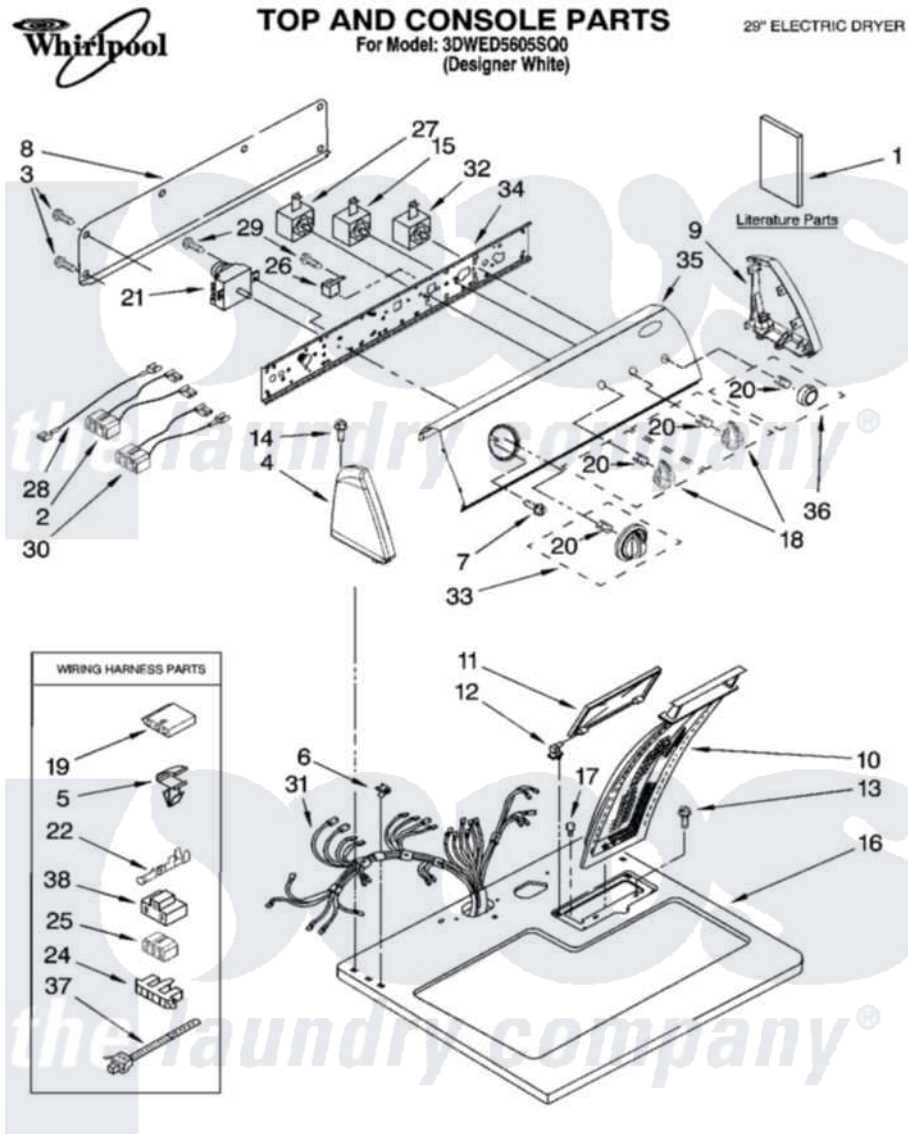

Whirlpool 3DWED5605SQ0 01 - TOP AND CONSOLE PARTS

9-06 Litho in U.S.A. (ebk)

1

Part No. W10114524

Whirlpool [Residential Whirlpool 3DWED5605SQ0 Dryer Parts](#) Parts Diagram 01 - TOP AND CONSOLE PARTS
 Click on the part number to view part

Item	Original Part Number	Replaced By	Status	Part Description
1	W10112128		Not Available	Use & Care Guide
"	3397626		Not Available	Installation Instructions (Spanish)
"	3397627		Not Available	Installation Instructions (English)
"	8533211		Not Available	Wiring Diagram
"	BLANK		Not Available	Following May Be Purchased DO-IT-YOURSELF REPAIR MANUALS
"	677818		Not Available	Manual, Do-It- Yourself Repair (Dryer)
2	3396029	8539893		Wire, Jumper
3	693995			Screw, Hex Head
4	8271369	279962		Endcap
5	3394427			Clip-Harness
6	357213			Nut, Push-In
7	8533951	3400859		Screw, Grounding
8	8274261			Do-It-Yourself Repair Manuals

9	8271363	279962	Endcap
10	349639		HAndle And Lint Screen Assembly
11	8283378		Cover, Lint Screen
12	3978605	W10044470	Hinge, RH
"	3978606		Hinge, Lint Lid
13	688983	487240	Screw, For Mtg. Service Capacitor
14	388326		Screw, 8-18 X 1.25
15	8316076	W10168170	Switch, Rotary
16	8271390	8521918	Top
17	297535	17258	Bumper
18	8565944		Knob, Control
19	3936144		Do-It-Yourself Repair Manuals
20	8536939		Clip, Knob
21	3406282		Timer Assembly
22	94614		Terminal
24	3397269		Connector, Timer
25	3347243		Block, Disconnect
26	3952439		Buzzer, Mini
27	3399642	W10168169	Switch, Wrinkle Guard
28	3401684		Jumper, Wire
29	8533971	90767	Screw, 8A X 3/8 HeX Washer Head Tapping
30	3397695		Wire, Jumper
31	8529855		Harness, Wiring
32	8318447	W10112633	Switch, Push-To-Start
33	8566061		Timer Knob Assembly
34	8544895		Bracket, Control
35	8566078	Not Available	Panel, Control
36	8566065		Knob, Push-To-Start
37	3391249		Cable Tie, Push Mount
38	3401144		Connector