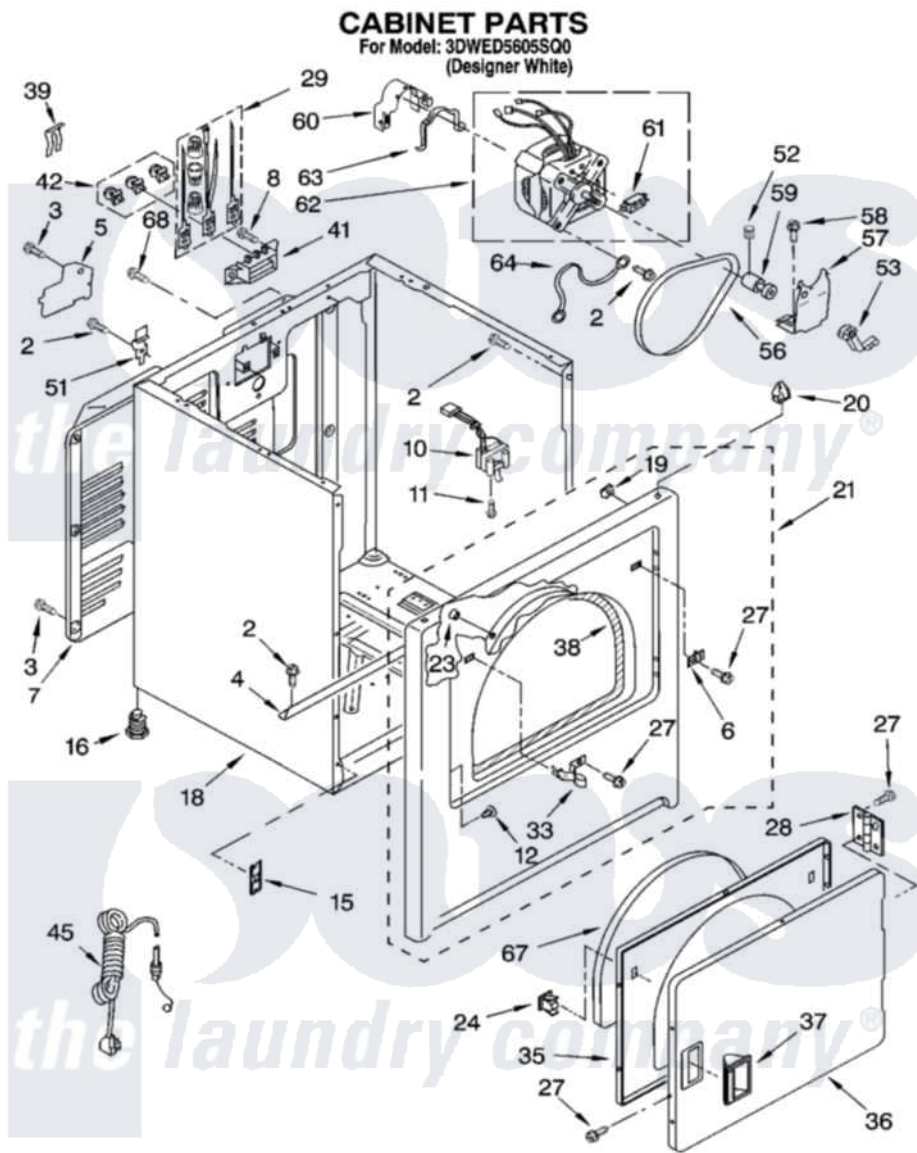

# Whirlpool 3DWED5605SQ0 02 - CABINET PARTS

W10114524

3

Whirlpool Residential Whirlpool 3DWED5605SQ0 Dryer Parts Parts Diagram 02 - CABINET PARTS  
 Click on the part number to view part

Item	Original Part Number	Replaced By	Status	Part Description
2	343641	<a href="#">681414</a>		Screw, 10AB X 1/2
3	<a href="#">693995</a>			Screw, Hex Head
4	<a href="#">8541400</a>			Bracket, Cabinet
5	<a href="#">3396795</a>			Cover, Terminal Block
6	<a href="#">3403630</a>			Plug, Strike Hole
7	3396805	<a href="#">280043</a>		Panel-Rear
8	3393008	<a href="#">308685</a>		Side Trim )
10	3406109	<a href="#">3406107</a>		Door Switch Assembly
11	697773	<a href="#">3395530</a>		Screw
12	<a href="#">3404413</a>			Plug, Hinge Hole
15	<a href="#">3394083</a>			Clip, Front Panel
16	3392100	<a href="#">49621</a>		Feet-Leveling
18	8530603	<a href="#">8533643</a>		Cabinet
19	<a href="#">98234</a>			Clip, U-Bend
20	690363	<a href="#">18776</a>		Lock, Front Top
21	3403444	<a href="#">279852</a>		Panel