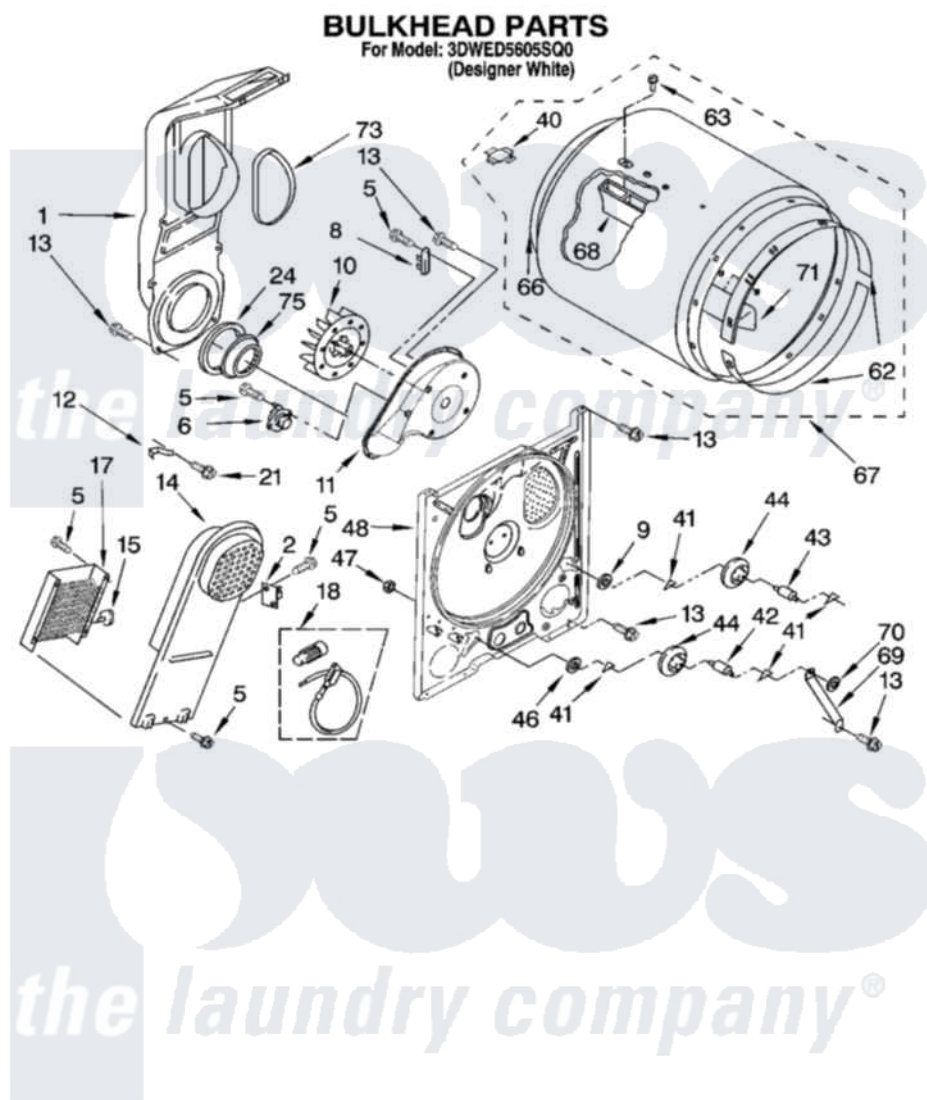

**Whirlpool 3DWED5605SQ0 03 - BULKHEAD PARTS, OPTIONAL PARTS
(NOT INCLUDED)**

W10114524

5

Whirlpool [Residential Whirlpool 3DWED5605SQ0 Dryer Parts](#) Parts Diagram 03 - BULKHEAD PARTS, OPTIONAL PARTS (NOT INCLUDED)

[Click on the part number to view part](#)

Item	Original Part Number	Replaced By	Status	Part Description
1	348368			Lint Chute Assembly
2	3977393	279816		Cutoff-Tml
5	90767			Screw, 8A X 3/8 HeX Washer Head Tapping
6	3387137			Thermostat, Internal-Bias
8	3392519			Thermal Limiter
9	3388703			Washer, Support
10	694089			Wheel, Blower
11	8577230			Housing, Blower
12	3398161			CLIP
13	343641	681414		Screw, 10AB X 1/2
14	3397566	8541818		Box, Heater
15	3977749			Thermostat, 200/120F
17	3403586	279843		Element
18	279457			Wire Kit, Terminal